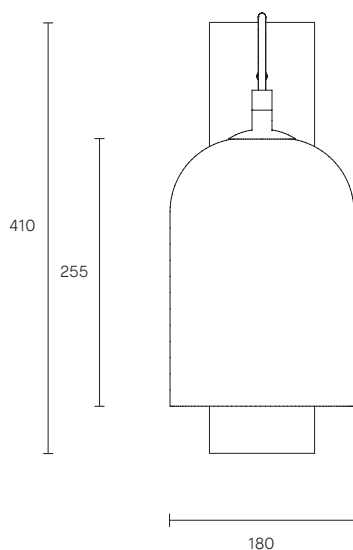

MONI COLLECTION

WALL SCONCE

SPECIFICATION SHEET

AUSTRALIA / INTERNATIONAL

MO_WS_S_AU_20V1

ABOUT MONI

Moni is an innovative yet astute collection, its monochromatic palette softened by a gentle, fluid form that is perfectly complemented in proportion and balance.

The black and white dipped coloured shades add further dynamic, pairing the weightlessness of artisanal mouthblown glass with an opaque quality.

Moni shade is removable for easy cleaning.

Moni available in table lamp, floor lamp, wall sconce and pendant.

LEAD TIME

6 - 8 weeks

LIGHT SOURCE

240V E14 Fancy Round 4W LED

2700K warm white

400 lumens

Dimmable

Globe included

CUSTOMISATION

Brass arm detail available upon request

WEIGHT

4kg

FITTING FINISHES

Articolo Black (shown)

Matte White

SHADE COLOURS

Clear and White (shown)

FLEX CORD COLOURS

Black (shown)

White

Natural Linen

Mid Grey

Black and White

CERTIFICATION

CE/AU

WARRANTY

3 years