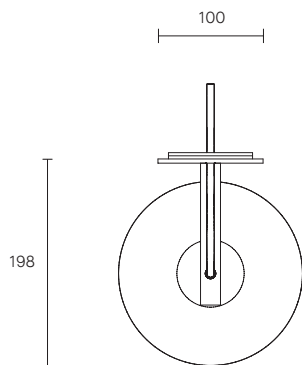

MONI COLLECTION

WALL SCONCE

SPECIFICATION SHEET

AUSTRALIA / INTERNATIONAL

MO_WS_S_AU_20V1

ABOUT MONI

Moni is an innovative yet astute collection, its monochromatic palette softened by a gentle, fluid form that is perfectly complemented in proportion and balance.

The black and white dipped coloured shades add further dynamic, pairing the weightlessness of artisanal mouthblown glass with an opaque quality.

Moni shade is removable for easy cleaning.

Moni available in table lamp, floor lamp, wall sconce and pendant.

LEAD TIME

6 - 8 weeks

LIGHT SOURCE

240V E14 Fancy Round 4W LED

2700K warm white

400 lumens

Dimmable

Globe included

CUSTOMISATION

Brass arm detail available upon request

WEIGHT

4kg

FITTING FINISHES

Articolo Black (shown)

Matte White

SHADE COLOURS

Clear and White (shown)

FLEX CORD COLOURS

Black (shown)

White

Natural Linen

Mid Grey

Black and White

CERTIFICATION

CE/AU

WARRANTY

3 years