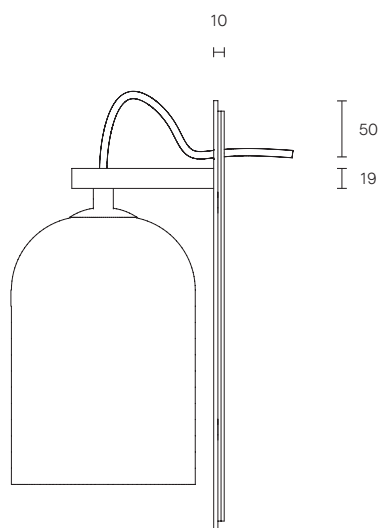

MONI COLLECTION

WALL SCONCE

SPECIFICATION SHEET

AUSTRALIA / INTERNATIONAL

MO_WS_S_AU_20V1

ABOUT MONI

Moni is an innovative yet astute collection, its monochromatic palette softened by a gentle, fluid form that is perfectly complemented in proportion and balance.

The black and white dipped coloured shades add further dynamic, pairing the weightlessness of artisanal mouthblown glass with an opaque quality.

Moni shade is removable for easy cleaning.

Moni available in table lamp, floor lamp, wall sconce and pendant.

LEAD TIME

6 - 8 weeks

LIGHT SOURCE

240V E14 Fancy Round 4W LED

2700K warm white

400 lumens

Dimmable

Globe included

CUSTOMISATION

Brass arm detail available upon request

WEIGHT

4kg

FITTING FINISHES

Articolo Black (shown)

Matte White

SHADE COLOURS

Clear and White (shown)

FLEX CORD COLOURS

Black (shown)

White

Natural Linen

Mid Grey

Black and White

CERTIFICATION

CE/AU

WARRANTY

3 years