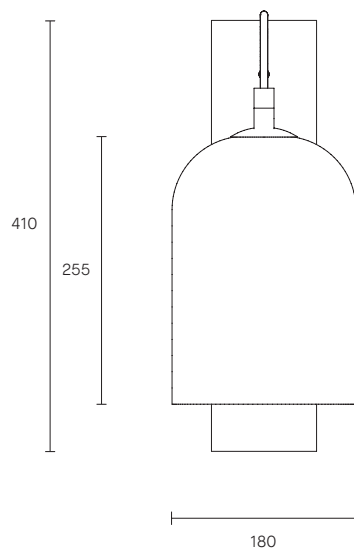

MONI COLLECTION

WALL SCONCE

SPECIFICATION SHEET

AUSTRALIA / INTERNATIONAL

MO_WS_S_AU_20V3

ABOUT MONI

Moni is an innovative yet astute collection, its monochromatic palette softened by a gentle, fluid form that is perfectly complemented in proportion and balance. The white dipped coloured shades add further dynamic, pairing the weightlessness of artisanal mouthblown glass with an opaque quality.

The Moni shade is removable for easy cleaning.

Moni is available in table lamp, floor lamp, wall sconce and pendant.

LEAD TIME

6 - 8 weeks

LIGHT SOURCE

240V E14 Fancy Round 4W LED
2700K warm white
400 lumens
Dimmable
Globe included

CUSTOMISATION

Brass arm detail available upon request

WEIGHT

4kg

FITTING FINISHES

Articolo Black (shown)
Matte White

SHADE COLOURS

Clear and White (shown)

FLEX CORD COLOURS

Black (shown)
White

Natural Linen
Light Grey Linen
Black and White

CERTIFICATION

CE/AU

WARRANTY

3 years