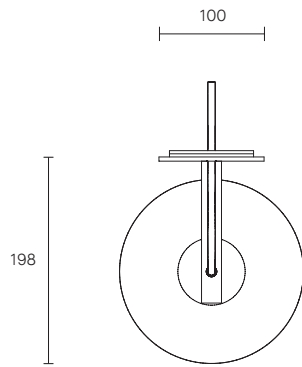

MONI COLLECTION

WALL SCONCE

SPECIFICATION SHEET

AUSTRALIA / INTERNATIONAL

MO_WS_S_AU_20V3

ABOUT MONI

Moni is an innovative yet astute collection, its monochromatic palette softened by a gentle, fluid form that is perfectly complemented in proportion and balance. The white dipped coloured shades add further dynamic, pairing the weightlessness of artisanal mouthblown glass with an opaque quality.

The Moni shade is removable for easy cleaning.

Moni is available in table lamp, floor lamp, wall sconce and pendant.

LEAD TIME

6 - 8 weeks

LIGHT SOURCE

240V E14 Fancy Round 4W LED
2700K warm white
400 lumens
Dimmable
Globe included

CUSTOMISATION

Brass arm detail available upon request

WEIGHT

4kg

FITTING FINISHES

Articolo Black (shown)
Matte White

SHADE COLOURS

Clear and White (shown)