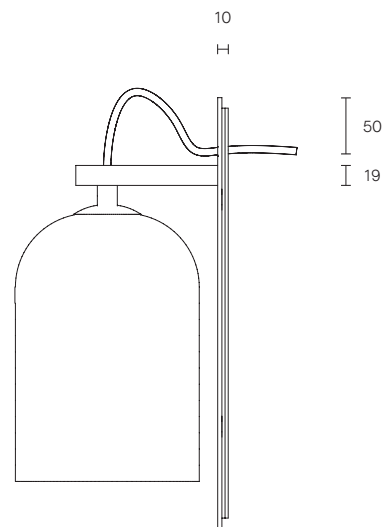

MONI COLLECTION

WALL SCONCE

SPECIFICATION SHEET

AUSTRALIA / INTERNATIONAL

MO_WS_S_AU_20V3

ABOUT MONI

Moni is an innovative yet astute collection, its monochromatic palette softened by a gentle, fluid form that is perfectly complemented in proportion and balance. The white dipped coloured shades add further dynamic, pairing the weightlessness of artisanal mouthblown glass with an opaque quality.

The Moni shade is removable for easy cleaning.

Moni is available in table lamp, floor lamp, wall sconce and pendant.

LEAD TIME

6 - 8 weeks

LIGHT SOURCE

240V E14 Fancy Round 4W LED
2700K warm white
400 lumens
Dimmable
Globe included

CUSTOMISATION

Brass arm detail available upon request

WEIGHT

4kg

FITTING FINISHES

Articolo Black (shown)
Matte White

SHADE COLOURS

Clear and White (shown)

FLEX CORD COLOURS

Black (shown)
White

Natural Linen
Light Grey Linen
Black and White

CERTIFICATION

CE/AU

WARRANTY

3 years