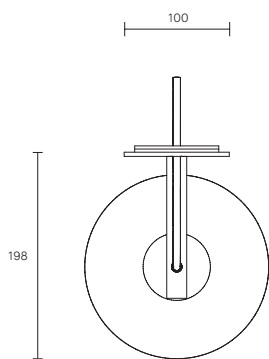

MONI COLLECTION

WALL SCONCE

SPECIFICATION SHEET

AUSTRALIA / INTERNATIONAL

MO_WS_S_AU_19V2

ABOUT MONI

Moni is an innovative yet astute collection, its monochromatic palette softened by a gentle, fluid form that is perfectly complemented in proportion and balance.

The black and white dipped coloured shades add further dynamic, pairing the weightlessness of artisanal mouthblown glass with an opaque quality.

Moni shade is removable for easy cleaning.

Moni available in table lamp, floor lamp, wall sconce and pendant.

LEAD TIME

6 - 8 weeks

LIGHT SOURCE

240V E14 Fancy Round 30W

2700K warm white

405 lumens

Dimmable

Globe included

CUSTOMISATION

Brass arm detail available upon request

WEIGHT

4kg

FITTING FINISHES

Articolo Black (shown)

Matte White

SHADE COLOURS

White with Clear (shown)

FLEX CORD COLOURS

Black (shown)

White

Natural Linen

Mid Grey

Black and White

CERTIFICATION

CE/AU

WARRANTY

3 years