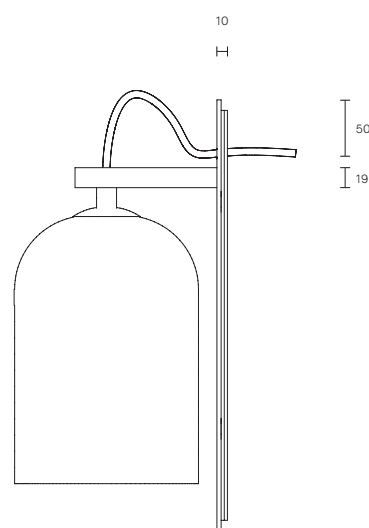

MONI COLLECTION

WALL SCONCE

SPECIFICATION SHEET

AUSTRALIA / INTERNATIONAL

MO_WS_S_AU_19V2

ABOUT MONI

Moni is an innovative yet astute collection, its monochromatic palette softened by a gentle, fluid form that is perfectly complemented in proportion and balance.

The black and white dipped coloured shades add further dynamic, pairing the weightlessness of artisanal mouthblown glass with an opaque quality.

Moni shade is removable for easy cleaning.

Moni available in table lamp, floor lamp, wall sconce and pendant.

LEAD TIME

6 - 8 weeks

LIGHT SOURCE

240V E14 Fancy Round 30W

2700K warm white

405 lumens

Dimmable

Globe included

CUSTOMISATION

Brass arm detail available upon request

WEIGHT

4kg

FITTING FINISHES

Articolo Black (shown)

Matte White

SHADE COLOURS

White with Clear (shown)

FLEX CORD COLOURS

Black (shown)

White

Natural Linen

Mid Grey

Black and White

CERTIFICATION

CE/AU

WARRANTY

3 years