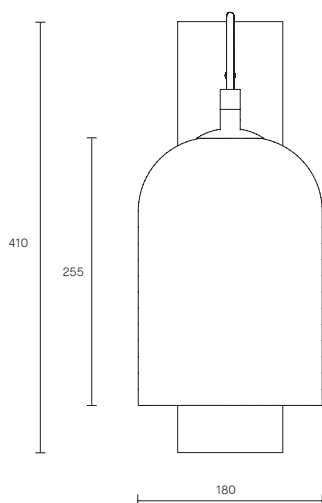

MONI COLLECTION

WALL SCONCE

SPECIFICATION SHEET

AUSTRALIA / INTERNATIONAL

MO_WS_S_AU_19V2

ABOUT MONI

Moni is an innovative yet astute collection, its monochromatic palette softened by a gentle, fluid form that is perfectly complemented in proportion and balance.

The black and white dipped coloured shades add further dynamic, pairing the weightlessness of artisanal mouthblown glass with an opaque quality.

Moni shade is removable for easy cleaning.

Moni available in table lamp, floor lamp, wall sconce and pendant.

LEAD TIME

6 - 8 weeks

LIGHT SOURCE

240V E14 Fancy Round 30W

2700K warm white

405 lumens

Dimmable

Globe included

CUSTOMISATION

Brass arm detail available upon request

WEIGHT

4kg

FITTING FINISHES

Articolo Black (shown)

Matte White

SHADE COLOURS

White with Clear (shown)

FLEX CORD COLOURS

Black (shown)

White

Natural Linen

Mid Grey

Black and White

CERTIFICATION

CE/AU

WARRANTY

3 years