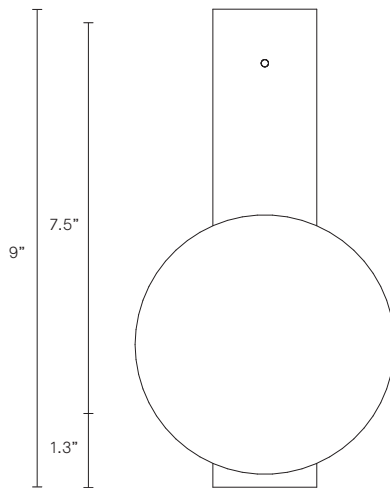

SCANDI COLLECTION

FLAT WALL SCONCE

UL SPECIFICATION SHEET

NORTH AMERICA

SC_FWS_UL_20V3

ABOUT SCANDI

Simplistic in its Scandinavian-inspired design with its spiralling pinpoint bubble detailing, Scandi Ball's glass orb evokes a sophisticated sensibility, enhanced by the handcrafted materiality.

The piece really comes alive when lit, casting bubble patterns onto walls that exude an ethereal beauty.

Scandi ball is removable for easy cleaning.

LEAD TIME

8 - 10 weeks

LIGHT SOURCE

12V G4 LED Bi-Pin 2.5W
2700k warm white
250 lumens
Dimmable
Globe included

INSTALLATION

Supplied with external driver and mounting plate to fit 4.0/3.5 Jbox
Escutcheons may be ordered to conceal Jbox openings where needed

WEIGHT

4 lb

FITTING DESIGN

Flat (shown)
Kick
Round

FITTING FINISH