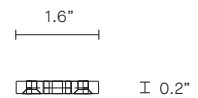

SCANDI COLLECTION

FLAT WALL SCONCE

UL SPECIFICATION SHEET

NORTH AMERICA

SC_FWS_UL_20V3

ABOUT SCANDI

Simplistic in its Scandinavian-inspired design with its spiralling pinpoint bubble detailing, Scandi Ball's glass orb evokes a sophisticated sensibility, enhanced by the handcrafted materiality.

The piece really comes alive when lit, casting bubble patterns onto walls that exude an ethereal beauty.

Scandi ball is removable for easy cleaning.

LEAD TIME

8 - 10 weeks

LIGHT SOURCE

12V G4 LED Bi-Pin 2.5W
2700k warm white
250 lumens
Dimmable
Globe included

INSTALLATION

Supplied with external driver and mounting plate to fit 4.0/3.5 Jbox
Escutcheons may be ordered to conceal Jbox openings where needed

WEIGHT

4 lb

FITTING DESIGN

Flat (shown)
Kick
Round

FITTING FINISH

Brass (shown)
Mid Bronze
Satin Nickel
Articolo Black
Matte White

SHADE COLOURS

Clear (shown)
Smoke

CERTIFICATION

US/ETL/CA

WARRANTY

3 years