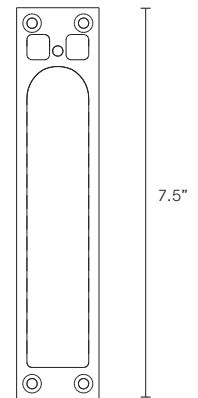

SCANDI COLLECTION

FLAT WALL SCONCE

UL SPECIFICATION SHEET

NORTH AMERICA

SC_FWS_UL_20V3

ABOUT SCANDI

Simplistic in its Scandinavian-inspired design with its spiralling pinpoint bubble detailing, Scandi Ball's glass orb evokes a sophisticated sensibility, enhanced by the handcrafted materiality.

The piece really comes alive when lit, casting bubble patterns onto walls that exude an ethereal beauty.

Scandi ball is removable for easy cleaning.

LEAD TIME

8 - 10 weeks

LIGHT SOURCE

12V G4 LED Bi-Pin 2.5W
2700k warm white
250 lumens
Dimmable
Globe included

INSTALLATION

Supplied with external driver and mounting plate to fit 4.0/3.5 Jbox
Escutcheons may be ordered to conceal Jbox openings where needed

WEIGHT

4 lb

FITTING DESIGN

Flat (shown)
Kick
Round

FITTING FINISH