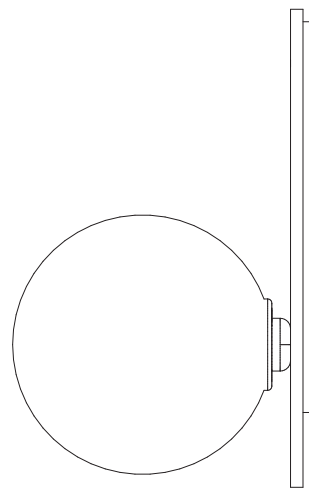

SCANDI COLLECTION

FLAT WALL SCONCE

UL SPECIFICATION SHEET

NORTH AMERICA

SC_FWS_UL_20V3

ABOUT SCANDI

Simplistic in its Scandinavian-inspired design with its spiralling pinpoint bubble detailing, Scandi Ball's glass orb evokes a sophisticated sensibility, enhanced by the handcrafted materiality.

The piece really comes alive when lit, casting bubble patterns onto walls that exude an ethereal beauty.

Scandi ball is removable for easy cleaning.

LEAD TIME

8 - 10 weeks

LIGHT SOURCE

12V G4 LED Bi-Pin 2.5W
2700k warm white
250 lumens
Dimmable
Globe included

INSTALLATION

Supplied with external driver and mounting plate to fit 4.0/3.5 Jbox
Escutcheons may be ordered to conceal Jbox openings where needed

WEIGHT

4 lb

FITTING DESIGN

Flat (shown)
Kick
Round

FITTING FINISH