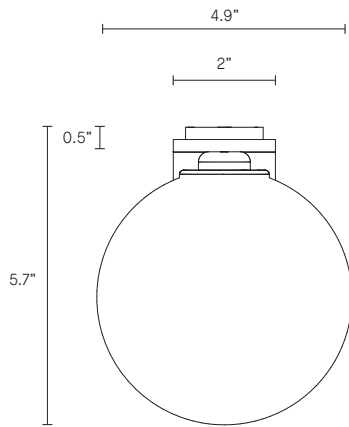

SCANDI COLLECTION

FLAT WALL SCONCE

UL SPECIFICATION SHEET

NORTH AMERICA

SC_FWS_UL_20V3

ABOUT SCANDI

Simplistic in its Scandinavian-inspired design with its spiralling pinpoint bubble detailing, Scandi Ball's glass orb evokes a sophisticated sensibility, enhanced by the handcrafted materiality.

The piece really comes alive when lit, casting bubble patterns onto walls that exude an ethereal beauty.

Scandi ball is removable for easy cleaning.

LEAD TIME

8 - 10 weeks

LIGHT SOURCE

12V G4 LED Bi-Pin 2.5W
2700k warm white
250 lumens
Dimmable
Globe included

INSTALLATION

Supplied with external driver and mounting plate to fit 4.0/3.5 Jbox
Escutcheons may be ordered to conceal Jbox openings where needed

WEIGHT

4 lb

FITTING DESIGN

Flat (shown)
Kick
Round

FITTING FINISH