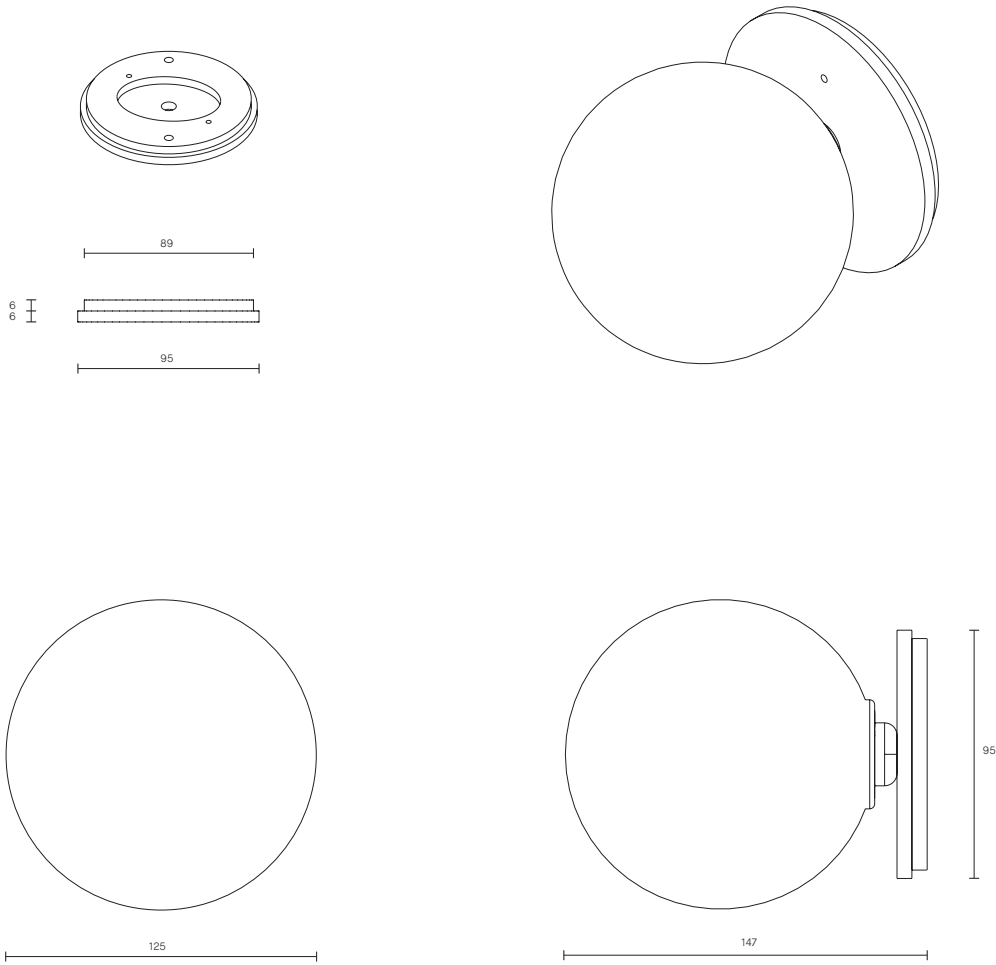

SCANDI COLLECTION

WALL SCONCE WITH ROUND

SPECIFICATION SHEET

AUSTRALIA / INTERNATIONAL

SC_WSR_S_AU_19V2

ABOUT SCANDI

Simplistic in its Scandinavian-inspired design with its spiralling pinpoint bubble detailing, Scandi Ball's glass orb evokes a sophisticated sensibility, enhanced by the handcrafted materiality.

The piece really comes alive when lit, casting bubble patterns onto walls that exude an ethereal beauty.

Scandi ball is removable for easy cleaning.

LEAD TIME

6 - 8 weeks

LIGHT SOURCE

12V G4 2W LED
2700k warm white
200 lumens
Dimmable
Globe included

INSTALLATION

Supplied with external driver

WEIGHT

2kg

FITTING DESIGN

Flat
Round (shown)
Kick

FITTING FINISH

Brass (shown)
Matte White
Articolo Black
Mid Bronze
Satin Nickel