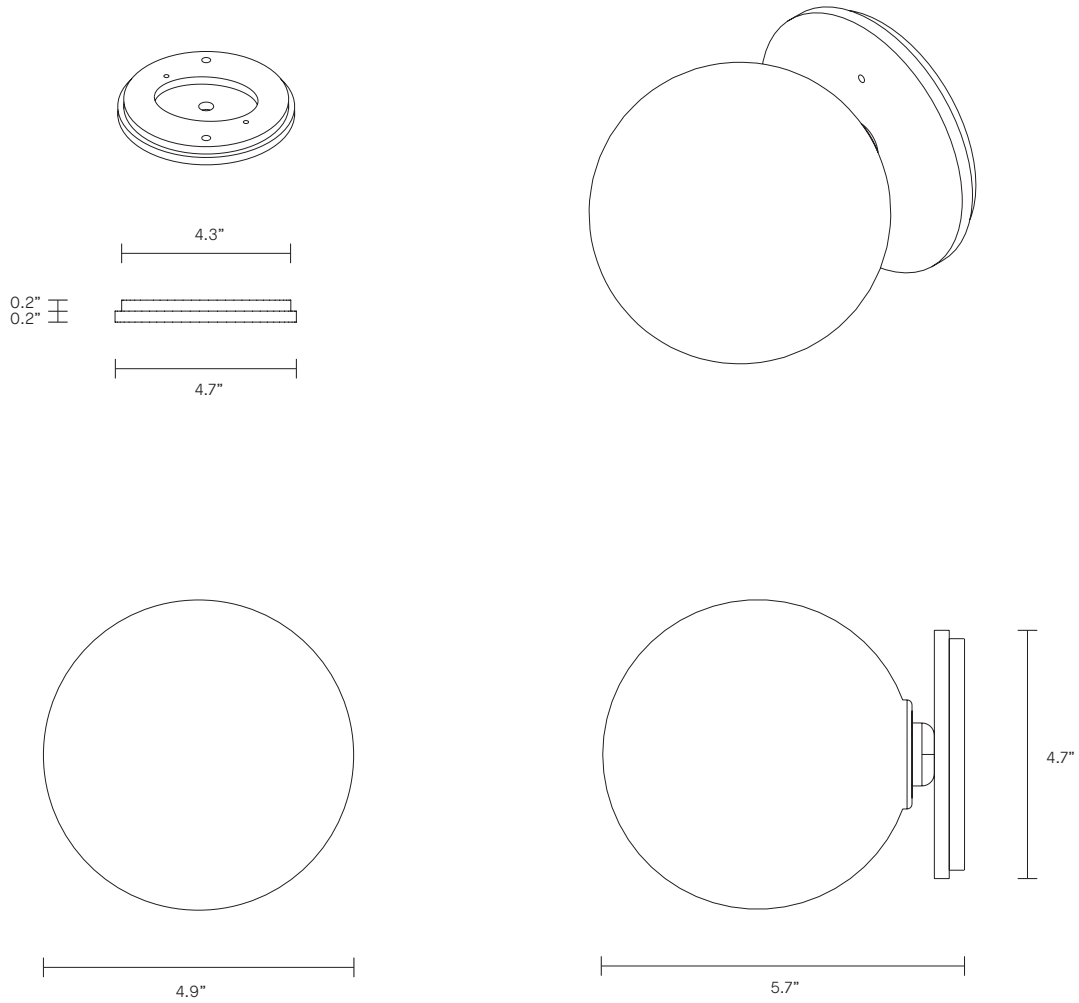

SCANDI COLLECTION

FLAT WALL SCONCE

UL SPECIFICATION SHEET

NORTH AMERICA

SC_RWS_S_UL_20V2

ABOUT SCANDI

Simplistic in its Scandinavian-inspired design with its spiralling pinpoint bubble detailing, Scandi Ball's glass orb evokes a sophisticated sensibility, enhanced by the handcrafted materiality.

The piece really comes alive when lit, casting bubble patterns onto walls that exude an ethereal beauty.

Scandi ball is removable for easy cleaning.

LEAD TIME

8 - 10 weeks

LIGHT SOURCE

12V G4 LED Bi-Pin 2.5W

2700k warm white

250 lumens

Dimmable

Globe included

INSTALLATION

Supplied with external driver

WEIGHT

4 lb