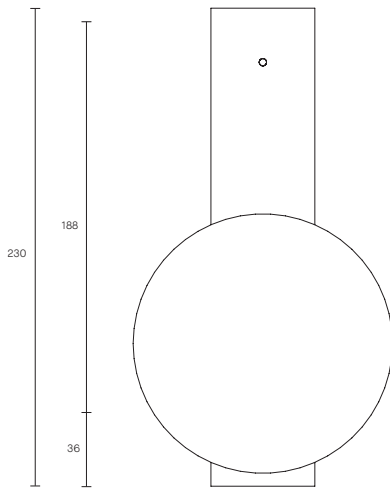

SCANDI COLLECTION

WALL SCONCE WITH FLAT

SPECIFICATION SHEET

AUSTRALIA / INTERNATIONAL

SC_WSF_S_AU_19V2

ABOUT SCANDI

Simplistic in its Scandinavian-inspired design with its spiralling pinpoint bubble detailing, Scandi Ball's glass orb evokes a sophisticated sensibility, enhanced by the handcrafted materiality.

The piece really comes alive when lit, casting bubble patterns onto walls that exude an ethereal beauty.

Scandi ball is removable for easy cleaning.

LEAD TIME

6 - 8 weeks

LIGHT SOURCE

12V G4 2W LED
2700k warm white
200 lumens
Dimmable
Globe included

INSTALLATION

Supplied with external driver

WEIGHT

2kg

FITTING DESIGN

Flat (shown)
Round
Kick

FITTING FINISH

Brass (shown)
Matte White
Articolo Black
Mid Bronze
Satin Nickel