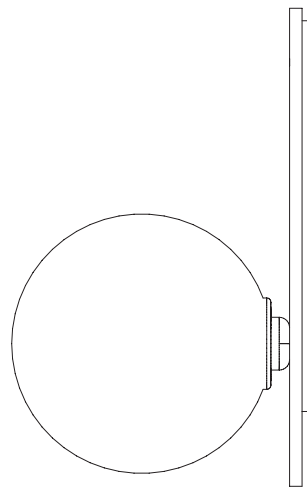

SCANDI COLLECTION

WALL SCONCE WITH FLAT

SPECIFICATION SHEET

AUSTRALIA / INTERNATIONAL

SC_WSF_S_AU_19V2

ABOUT SCANDI

Simplistic in its Scandinavian-inspired design with its spiralling pinpoint bubble detailing, Scandi Ball's glass orb evokes a sophisticated sensibility, enhanced by the handcrafted materiality.

The piece really comes alive when lit, casting bubble patterns onto walls that exude an ethereal beauty.

Scandi ball is removable for easy cleaning.

LEAD TIME

6 - 8 weeks

LIGHT SOURCE

12V G4 2W LED
2700k warm white
200 lumens
Dimmable
Globe included

INSTALLATION

Supplied with external driver

WEIGHT

2kg

FITTING DESIGN

Flat (shown)
Round
Kick

FITTING FINISH

Brass (shown)
Matte White
Articolo Black
Mid Bronze
Satin Nickel