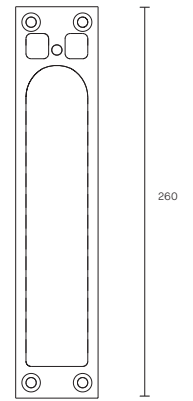

SCANDI COLLECTION

WALL SCONCE WITH FLAT

SPECIFICATION SHEET

AUSTRALIA / INTERNATIONAL

SC_WSF_S_AU_19V2

ABOUT SCANDI

Simplistic in its Scandinavian-inspired design with its spiralling pinpoint bubble detailing, Scandi Ball's glass orb evokes a sophisticated sensibility, enhanced by the handcrafted materiality.

The piece really comes alive when lit, casting bubble patterns onto walls that exude an ethereal beauty.

Scandi ball is removable for easy cleaning.

LEAD TIME

6 - 8 weeks

LIGHT SOURCE

12V G4 2W LED
2700k warm white
200 lumens
Dimmable
Globe included

INSTALLATION

Supplied with external driver

WEIGHT

2kg

FITTING DESIGN

Flat (shown)
Round
Kick

FITTING FINISH

Brass (shown)
Matte White
Articolo Black
Mid Bronze
Satin Nickel