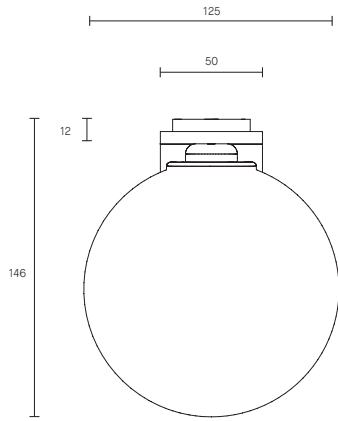

SCANDI COLLECTION

WALL SCONCE WITH FLAT

SPECIFICATION SHEET

AUSTRALIA / INTERNATIONAL

SC_WSF_S_AU_19V2

ABOUT SCANDI

Simplistic in its Scandinavian-inspired design with its spiralling pinpoint bubble detailing, Scandi Ball's glass orb evokes a sophisticated sensibility, enhanced by the handcrafted materiality.

The piece really comes alive when lit, casting bubble patterns onto walls that exude an ethereal beauty.

Scandi ball is removable for easy cleaning.

LEAD TIME

6 - 8 weeks

LIGHT SOURCE

12V G4 2W LED
2700k warm white
200 lumens
Dimmable
Globe included

INSTALLATION

Supplied with external driver

WEIGHT

2kg

FITTING DESIGN

Flat (shown)
Round
Kick

FITTING FINISH

Brass (shown)
Matte White
Articolo Black
Mid Bronze
Satin Nickel