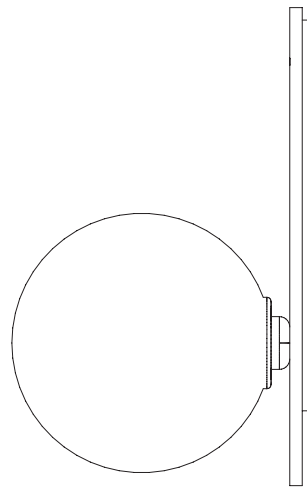

SCANDI COLLECTION

WALL SCONCE WITH FLAT

UL SPECIFICATION SHEET

NORTH AMERICA

SC_WSF_S_AU_19V2

ABOUT SCANDI

Simplistic in its Scandinavian-inspired design with its spiralling pinpoint bubble detailing, Scandi Ball's glass orb evokes a sophisticated sensibility, enhanced by the handcrafted materiality.

The piece really comes alive when lit, casting bubble patterns onto walls that exude an ethereal beauty.

Scandi ball is removable for easy cleaning.

LEAD TIME

8 - 10 weeks

LIGHT SOURCE

12V G4 2W LED
2700k warm white
200 lumens
Dimmable
Globe included

INSTALLATION

Supplied with external driver and mounting plate to fit 4.0/3.5 Jbox

Escutcheons may be ordered to conceal Jbox openings where needed

WEIGHT

4lb

FITTING DESIGN

Flat (shown)
Round
Kick

FITTING FINISH