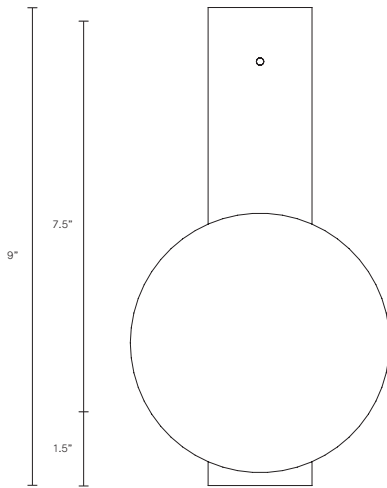

SCANDI COLLECTION

WALL SCONCE WITH FLAT

UL SPECIFICATION SHEET

NORTH AMERICA

SC_WSF_S_AU_19V2

ABOUT SCANDI

Simplistic in its Scandinavian-inspired design with its spiralling pinpoint bubble detailing, Scandi Ball's glass orb evokes a sophisticated sensibility, enhanced by the handcrafted materiality.

The piece really comes alive when lit, casting bubble patterns onto walls that exude an ethereal beauty.

Scandi ball is removable for easy cleaning.

LEAD TIME

8 - 10 weeks

LIGHT SOURCE

12V G4 2W LED
2700k warm white
200 lumens
Dimmable
Globe included