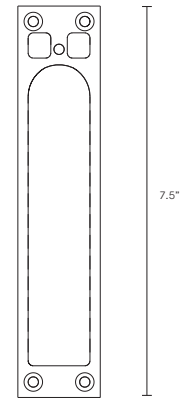

SCANDI COLLECTION

WALL SCONCE WITH FLAT

UL SPECIFICATION SHEET

NORTH AMERICA

SC_WSF_S_AU_19V2

ABOUT SCANDI

Simplistic in its Scandinavian-inspired design with its spiralling pinpoint bubble detailing, Scandi Ball's glass orb evokes a sophisticated sensibility, enhanced by the handcrafted materiality.

The piece really comes alive when lit, casting bubble patterns onto walls that exude an ethereal beauty.

Scandi ball is removable for easy cleaning.

LEAD TIME

8 - 10 weeks

LIGHT SOURCE

12V G4 2W LED
2700k warm white
200 lumens
Dimmable
Globe included

INSTALLATION

Supplied with external driver and mounting plate to fit 4.0/3.5 Jbox

Escutcheons may be ordered to conceal Jbox openings where needed

WEIGHT

4lb

FITTING DESIGN

Flat (shown)
Round
Kick

FITTING FINISH