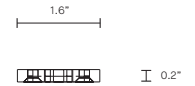

SCANDI COLLECTION

WALL SCONCE WITH FLAT

UL SPECIFICATION SHEET

NORTH AMERICA

SC_WSF_S_AU_19V2

ABOUT SCANDI

Simplistic in its Scandinavian-inspired design with its spiralling pinpoint bubble detailing, Scandi Ball's glass orb evokes a sophisticated sensibility, enhanced by the handcrafted materiality.

The piece really comes alive when lit, casting bubble patterns onto walls that exude an ethereal beauty.

Scandi ball is removable for easy cleaning.

LEAD TIME

8 - 10 weeks

LIGHT SOURCE

12V G4 2W LED
2700k warm white
200 lumens
Dimmable
Globe included

INSTALLATION

Supplied with external driver and mounting plate to fit 4.0/3.5 Jbox

Escutcheons may be ordered to conceal Jbox openings where needed

WEIGHT

4lb

FITTING DESIGN

Flat (shown)
Round
Kick

FITTING FINISH

Brass (shown)
Matte White
Articolo Black
Mid Bronze
Satin Nickel

SHADE COLOURS

Smoke
Clear (shown)

CERTIFICATION

US/ETL/CA

WARRANTY

3 years