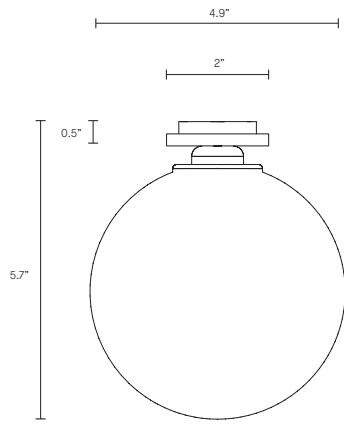

SCANDI COLLECTION

WALL SCONCE WITH FLAT

UL SPECIFICATION SHEET

NORTH AMERICA

SC_WSF_S_AU_19V2

ABOUT SCANDI

Simplistic in its Scandinavian-inspired design with its spiralling pinpoint bubble detailing, Scandi Ball's glass orb evokes a sophisticated sensibility, enhanced by the handcrafted materiality.

The piece really comes alive when lit, casting bubble patterns onto walls that exude an ethereal beauty.

Scandi ball is removable for easy cleaning.

LEAD TIME

8 - 10 weeks

LIGHT SOURCE

12V G4 2W LED
2700k warm white
200 lumens
Dimmable
Globe included

INSTALLATION

Supplied with external driver and mounting plate to fit 4.0/3.5 Jbox

Escutcheons may be ordered to conceal Jbox openings where needed

WEIGHT

4lb

FITTING DESIGN

Flat (shown)
Round
Kick

FITTING FINISH