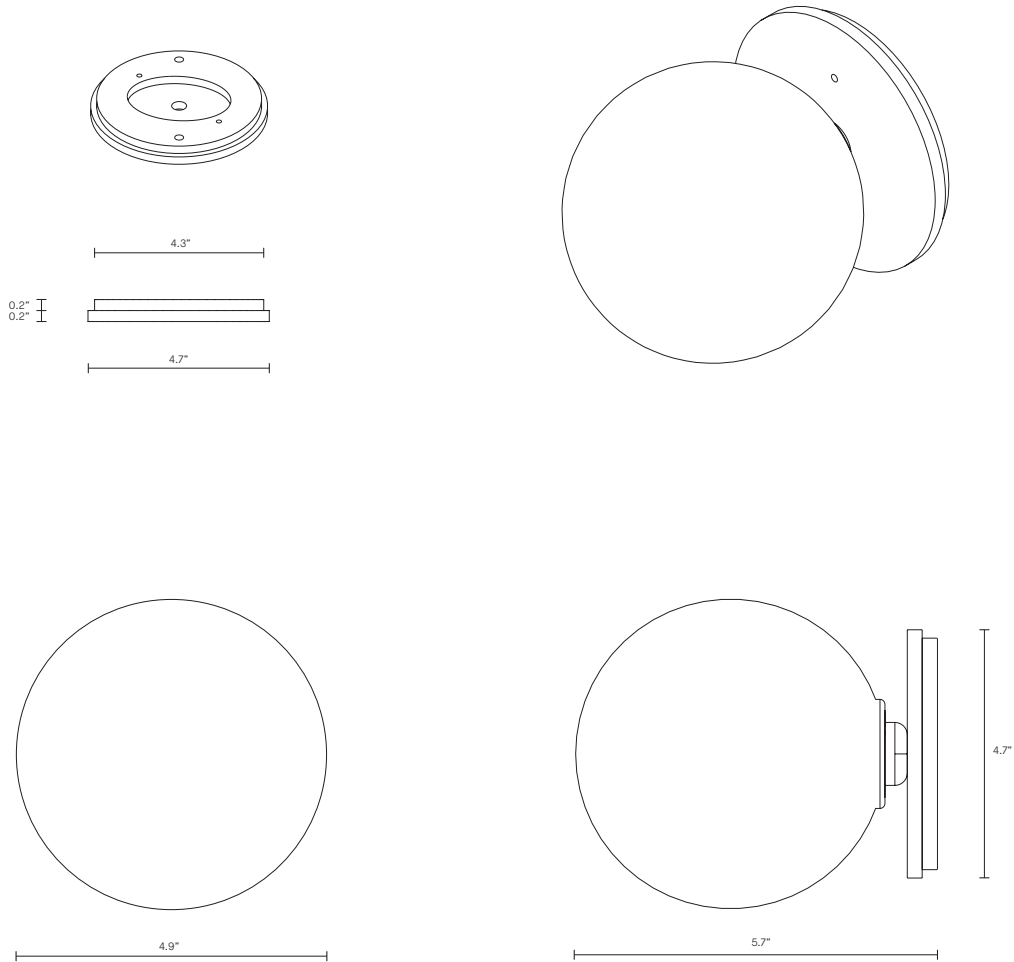

SCANDI COLLECTION
WALL SCONCE WITH ROUND

UL SPECIFICATION SHEET
NORTH AMERICA

ARTICOLO

SC_WSR_S_AU_19V2

ABOUT SCANDI

Simplistic in its Scandinavian-inspired design with its spiralling pinpoint bubble detailing, Scandi Ball's glass orb evokes a sophisticated sensibility, enhanced by the handcrafted materiality.

The piece really comes alive when lit, casting bubble patterns onto walls that exude an ethereal beauty.

Scandi ball is removable for easy cleaning.

LEAD TIME

8 - 10 weeks

LIGHT SOURCE

12V G4 2W LED
2700k warm white
200 lumens
Dimmable
Globe included

INSTALLATION

Supplied with external driver and mounting plate to fit 4.0/3.5 Jbox

Escutcheons may be ordered to conceal Jbox openings where needed

WEIGHT

4lb

FITTING DESIGN

Flat
Round (shown)
Kick

FITTING FINISH