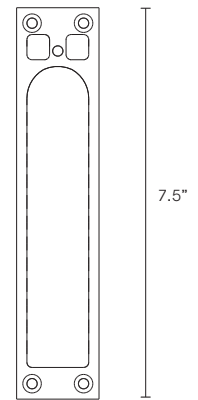

SCANDI COLLECTION
FLAT WALL SCONCE

UL SPECIFICATION SHEET
NORTH AMERICA

ARTICOLO

SCANDI COLLECTION

FLAT WALL SCONCE

UL SPECIFICATION SHEET

NORTH AMERICA

SC_FWS_UL_20V2

INSTALLATION

Supplied with external driver and mounting plate to fit 4.0/3.5 Jbox
Escutcheons may be ordered to conceal Jbox openings where needed

WEIGHT

4 lb

FITTING DESIGN

Flat (shown)
Kick
Round

FITTING FINISH