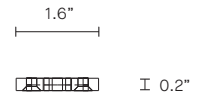

SCANDI COLLECTION

FLAT WALL SCONCE

UL SPECIFICATION SHEET

NORTH AMERICA

SC_FWS_UL_20V2

ABOUT SCANDI

Simplistic in its Scandinavian-inspired design with its spiralling pinpoint bubble detailing, Scandi Ball's glass orb evokes a sophisticated sensibility, enhanced by the handcrafted materiality.

The piece really comes alive when lit, casting bubble patterns onto walls that exude an ethereal beauty.

Scandi ball is removable for easy cleaning.

LEAD TIME

8 - 10 weeks

LIGHT SOURCE

12V G4 2W LED bipin
3000k warm white
210 lumens
Dimmable
Globe included

INSTALLATION

Supplied with external driver and mounting plate to fit 4.0/3.5 Jbox
Escutcheons may be ordered to conceal Jbox openings where needed

WEIGHT

4 lb

FITTING DESIGN

Flat (shown)
Kick
Round

FITTING FINISH

Brass (shown)
Mid Bronze
Satin Nickel
Articolo Black
Matte White

SHADE COLOURS

Clear (shown)
Smoke

CERTIFICATION

US/ETL/CA

WARRANTY

3 years