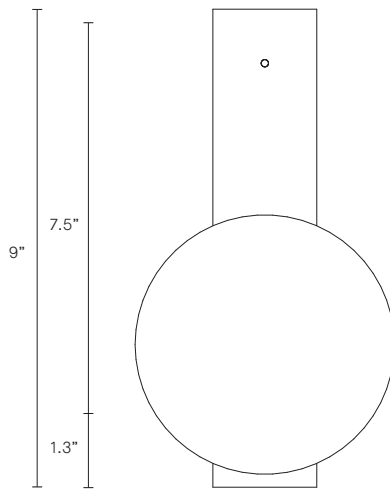

SCANDI COLLECTION
FLAT WALL SCONCE

UL SPECIFICATION SHEET
NORTH AMERICA

ARTICOLO

SCANDI COLLECTION

FLAT WALL SCONCE

UL SPECIFICATION SHEET

NORTH AMERICA

SC_FWS_UL_20V2