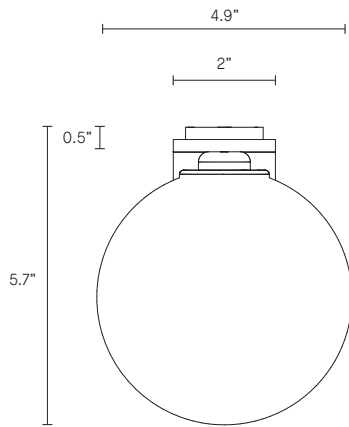

SCANDI COLLECTION
FLAT WALL SCONCE

UL SPECIFICATION SHEET
NORTH AMERICA

ARTICOLO

SCANDI COLLECTION

FLAT WALL SCONCE

UL SPECIFICATION SHEET

NORTH AMERICA

SC_FWS_UL_20V2

INSTALLATION

Supplied with external driver and mounting plate to fit 4.0/3.5 Jbox
Escutcheons may be ordered to conceal Jbox openings where needed

WEIGHT

4 lb

FITTING DESIGN

Flat (shown)
Kick
Round

FITTING FINISH