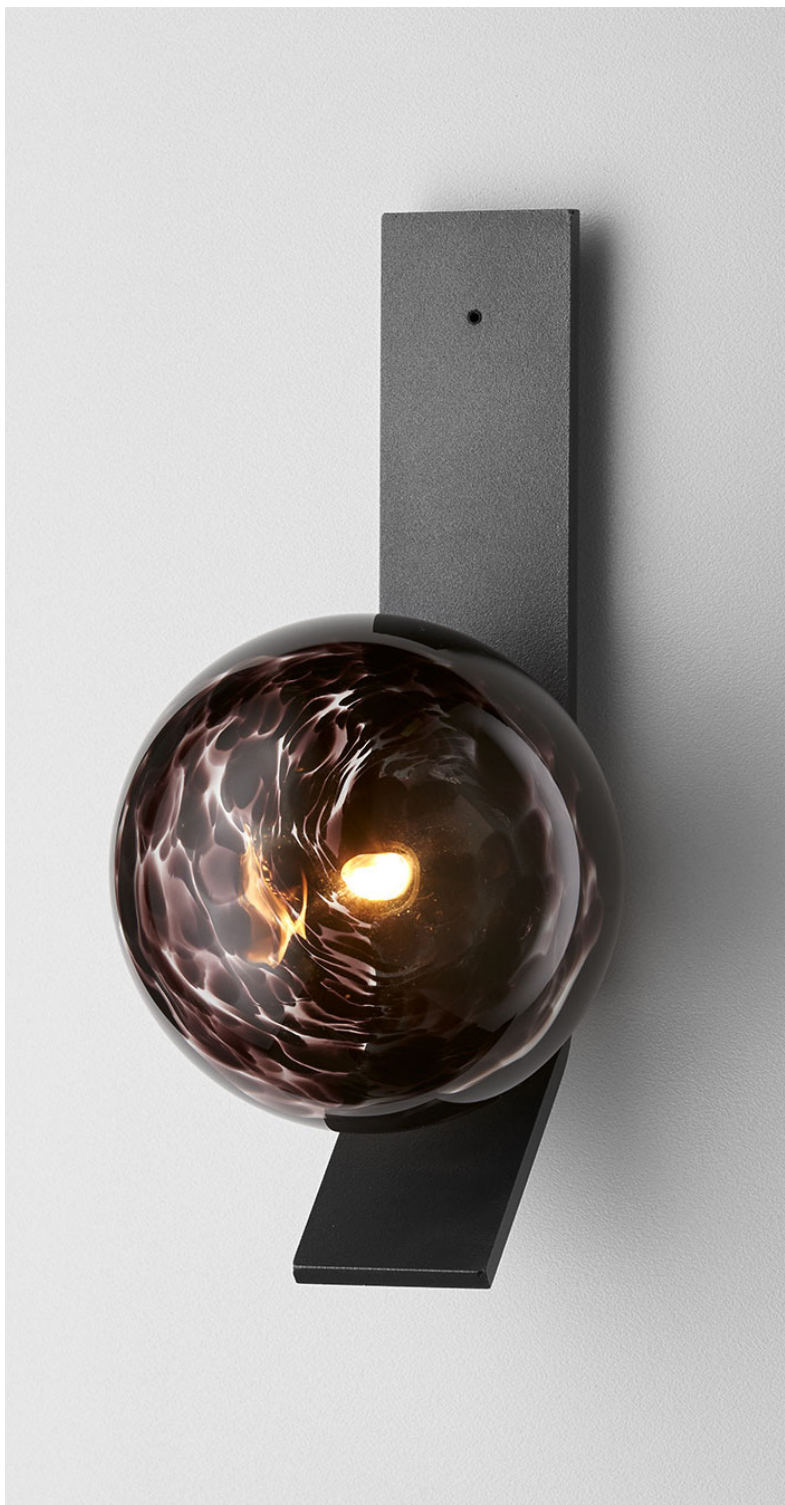

SPOTI COLLECTION
WALL SCONCE WITH KICK

SPECIFICATION SHEET
AUSTRALIA / INTERNATIONAL

ARTICOLO

SPOTI COLLECTION

WALL SCONCE WITH KICK

SPECIFICATION SHEET

AUSTRALIA / INTERNATIONAL

SP_WSK_S_AU_18V3

ABOUT SPOTI

Individual in form and materiality, the Spoti Ball Wall Sconce is a playful, innovative and graceful at once. Carefully brought to life by artisan hands, the attention to detail in the craftsmanship of Spoti makes each light an enduring work of art.

The elegant orbs are made from mouthblown glass with either black or white spots that throw intriguing ocelot patterns across a wall when the Spoti ball is lit.

Spoti ball is removable for easy cleaning

Matte White

Brass

Mid Bronze

SHADE COMBINATIONS

Black (cover)

White