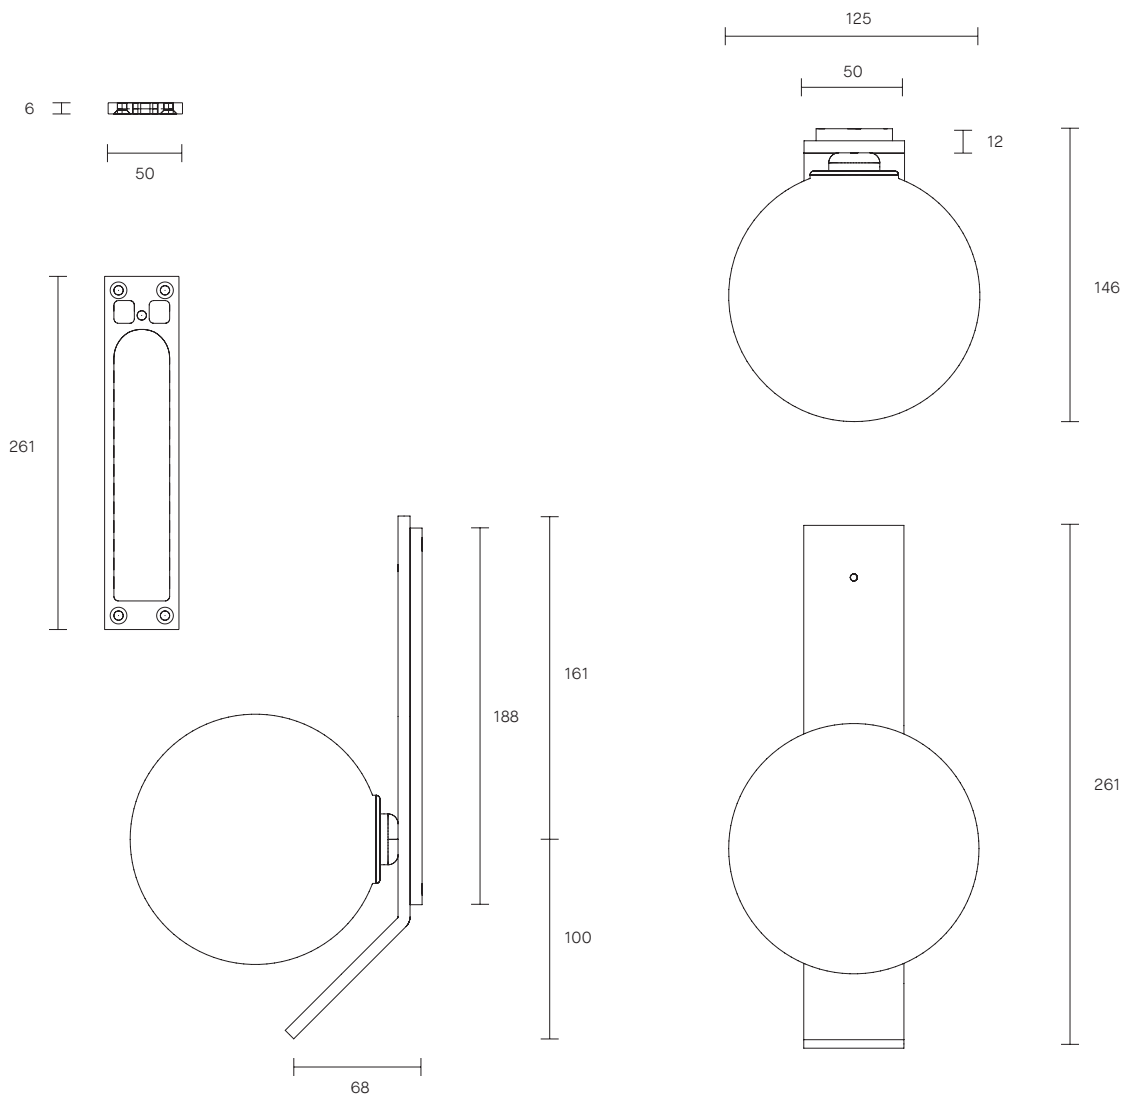

SPOTI COLLECTION
WALL SCONCE WITH KICK

SPECIFICATION SHEET
AUSTRALIA / INTERNATIONAL

ARTICOLO

SPOTI COLLECTION

WALL SCONCE WITH KICK

SPECIFICATION SHEET

AUSTRALIA / INTERNATIONAL

SP_WSK_S_AU_18V3

ABOUT SPOTI

Individual in form and materiality, the Spoti Ball Wall Sconce is a playful, innovative and graceful at once. Carefully brought to life by artisan hands, the attention to detail in the craftsmanship of Spoti makes each light an enduring work of art.

LEAD TIME

6 -8 weeks

LIGHT SOURCE

12V, G4 2W LED bipin
2700K

INSTALLATION

Supplied with external driver

Requires driver/transformer installation

Dimmable upon request

WEIGHT

5 kg

FITTING DESIGN

Kick (cover)

Round

Flat

FITTING FINISH

Articolo Black (cover)