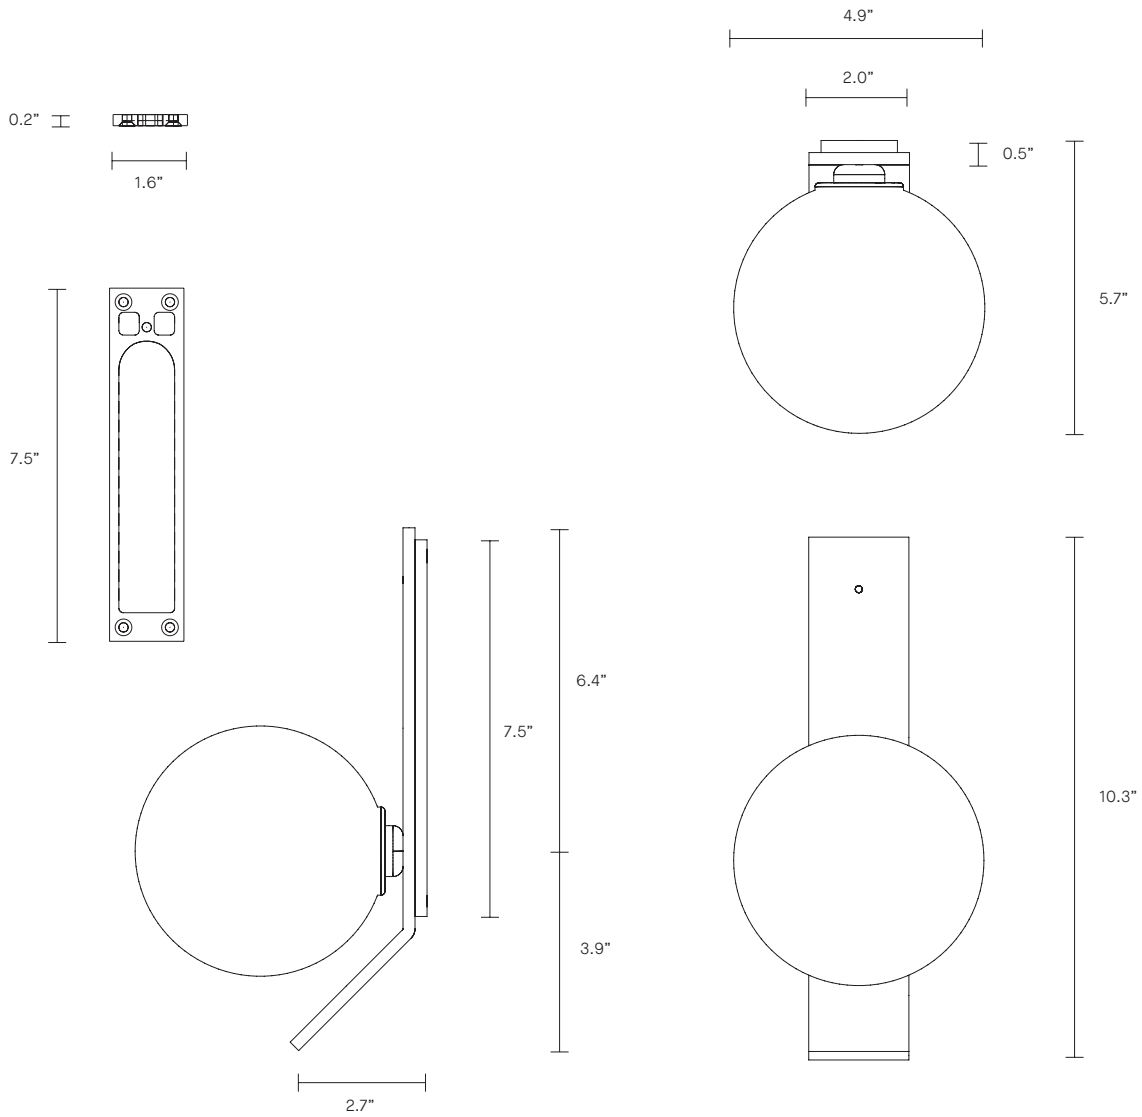

SPOTI COLLECTION
WALL SCONCE WITH KICK

UL SPECIFICATION SHEET
NORTH AMERICA

ARTICOLO

SPOTI COLLECTION

WALL SCONCE WITH KICK

UL SPECIFICATION SHEET

NORTH AMERICA

SP_WSK_S_L_18V3

ABOUT SPOTI

Individual in form and materiality, the Spoti Ball Wall Sconce is playful, innovative and graceful at once. Carefully brought to life by artisan hands, the attention to detail in the craftsmanship of Spoti makes each light an enduring work of art.

LEAD TIME

8 - 10 weeks

LIGHT SOURCE

12V, G4 2W LED (2700k)
280 lumens

Supplied with external driver
(Hatch RS12-15M-LED
2.25x1.25x0.75)

Dimmable (Luxtron/Diva/CL)

INSTALLATION

Supplied with mounting plate to fit 4.0/3.5 Jbox