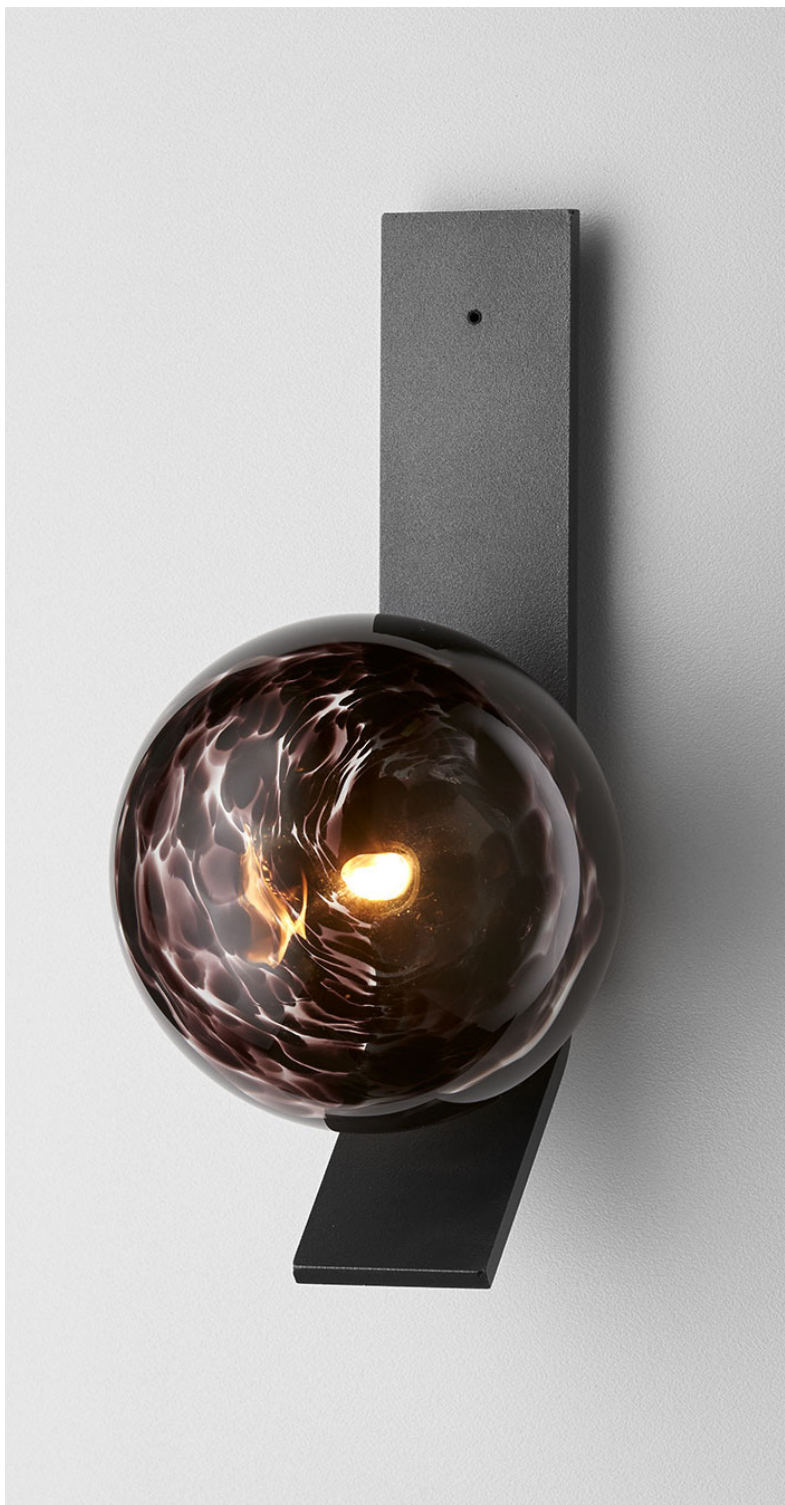

SPOTI COLLECTION
WALL SCONCE WITH KICK

UL SPECIFICATION SHEET
NORTH AMERICA

ARTICOLO

SPOTI COLLECTION

WALL SCONCE WITH KICK

UL SPECIFICATION SHEET

NORTH AMERICA

SP_WSK_S_L_18V3

ABOUT SPOTI

Individual in form and materiality, the Spoti Ball Wall Sconce is playful, innovative and graceful at once. Carefully brought to life by artisan hands, the attention to detail in the craftsmanship of Spoti makes each light an enduring work of art.

The elegant orbs are made from mouthblown glass with either black or white spots that throw intriguing ocelot patterns across a wall when the Spoti ball is lit.

Spoti ball is removable for easy cleaning