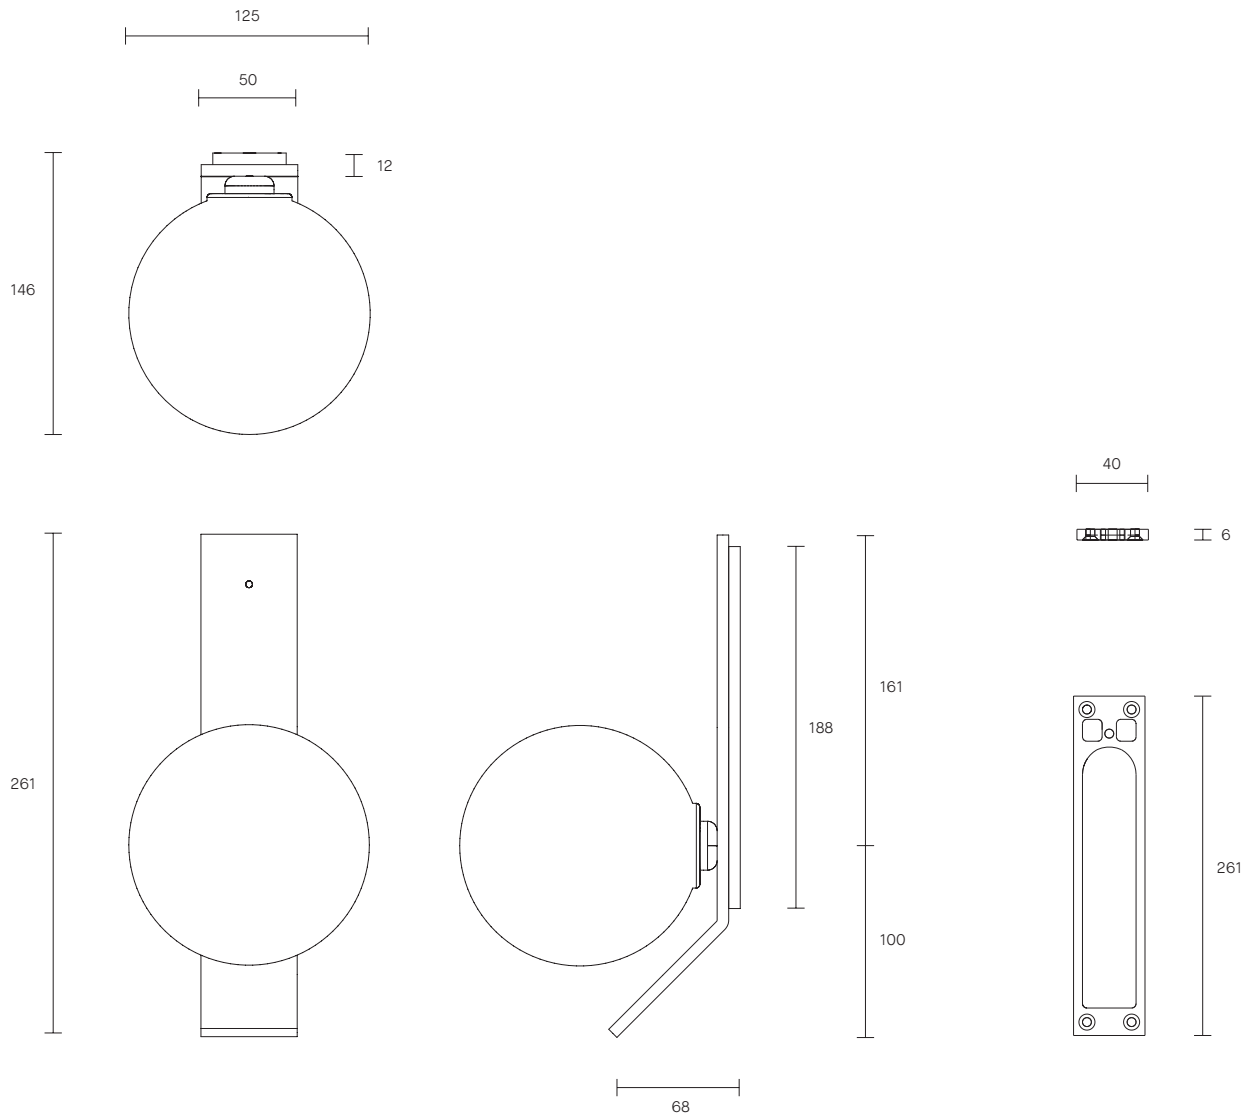

SPOTI COLLECTION

WALL SCONCE WITH KICK

SPECIFICATION SHEET

AUSTRALIA / INTERNATIONAL

SP_WSK_S_AU_19V1

ABOUT SPOTI

Individual in form and materiality, the Spoti Ball Wall Sconce is a playful, innovative and graceful at once. Carefully brought to life by artisan hands, the attention to detail in the craftsmanship of Spoti makes each light an enduring work of art.

The elegant orbs are made from mouthblown glass with either black or white spots that throw intriguing ocelot patterns across a wall when the Spoti ball is lit.

Spoti ball is removable for easy cleaning.

LEAD TIME

6 - 8 weeks

LIGHT SOURCE

12V G4 2W LED bipin
2700k warm white
200 lumens
Dimmable
Globe included

INSTALLATION

Supplied with external driver

WEIGHT

2kg

CERTIFICATION

CE/AU

WARRANTY

3 years

FITTING DESIGN

Kick (shown)
Flat
Round

FITTING FINISH

Brass
Mid Bronze
Satin Nickel
Articolo Black (shown)
Matte White

SHADE COLOURS

White
Black (shown)