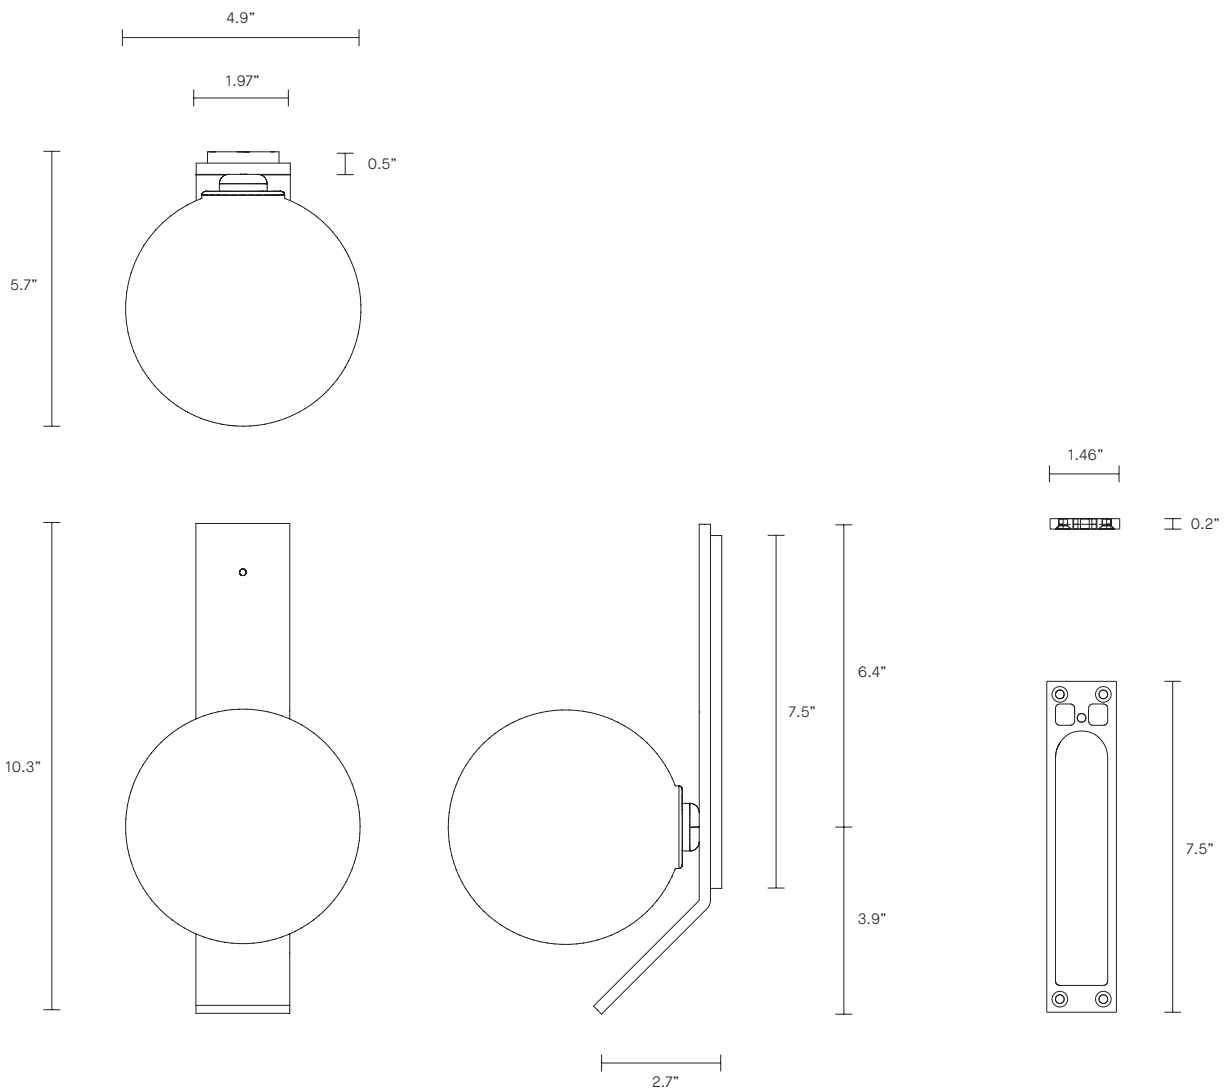

SPOTI COLLECTION
WALL SCONCE WITH KICK

UL SPECIFICATION SHEET
NORTH AMERICA

ARTICOLO

SPOTI COLLECTION

WALL SCONCE WITH KICK

UL SPECIFICATION SHEET

NORTH AMERICA

SP_WSK_S_UL_20V1

ABOUT SPOTI

Individual in form and materiality, the Spoti Ball Wall Sconce is a playful, innovative and graceful at once. Carefully brought to life by artisan hands, the attention to detail in the craftsmanship of Spoti makes each light an enduring work of art.

LEAD TIME

8 - 10 weeks

LIGHT SOURCE

12V G4 2W LED bipin
3000k warm white
210 lumens
Dimmable (Luxtron/Diva/CL)
Globe included

INSTALLATION

Supplied with external driver and mounting plate to fit 4.0/3.5 Jbox
Escutcheons may be ordered to conceal Jbox openings where needed

WEIGHT

4 lb

FITTING DESIGN

Kick (shown)
Flat
Round

FITTING FINISH

Brass
Mid Bronze
Satin Nickel
Articolo Black (shown)
Matte White

FITTING FINISH

White
Black (shown)