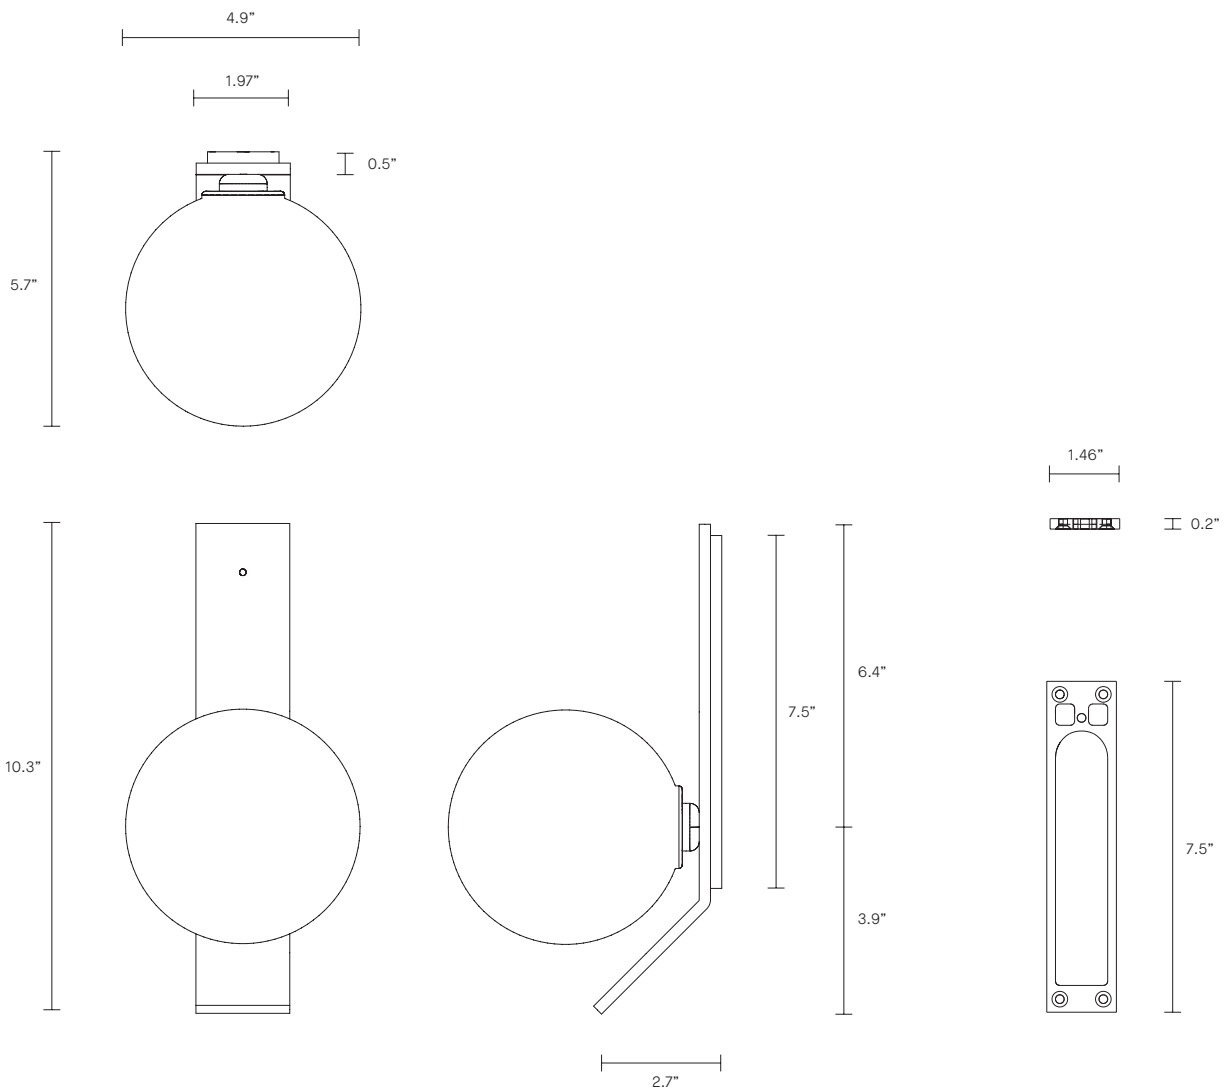

SPOTI COLLECTION

WALL SCONCE WITH KICK

UL SPECIFICATION SHEET

NORTH AMERICA

SP_WSK_S_UL_20V2

ABOUT SPOTI

Individual in form and materiality, the Spoti Ball Wall Sconce is a playful, innovative and graceful at once. Carefully brought to life by artisan hands, the attention to detail in the craftsmanship of Spoti makes each light an enduring work of art.

The elegant orbs are made from mouthblown glass with either black or white spots that throw intriguing ocelot patterns across a wall when the Spoti ball is lit.

Spoti ball is removable for easy cleaning.

LEAD TIME

8 - 10 weeks

LIGHT SOURCE

12V G4 LED Bi-Pin 2.5W

2700k warm white

250 lumens

Dimmable (Luxtron/Diva/CL)

Globe included

INSTALLATION

Supplied with external driver and mounting plate to fit 4.0/3.5 Jbox

Escutcheons may be ordered to conceal Jbox openings where needed

WEIGHT

4 lb

FITTING DESIGN

Kick (shown)

Flat

Round

FITTING FINISH

Brass

Mid Bronze

Satin Nickel

Articolo Black (shown)

Matte White

FITTING FINISH

White

Black (shown)

CERTIFICATION

US/ETL/CA

WARRANTY

3 years