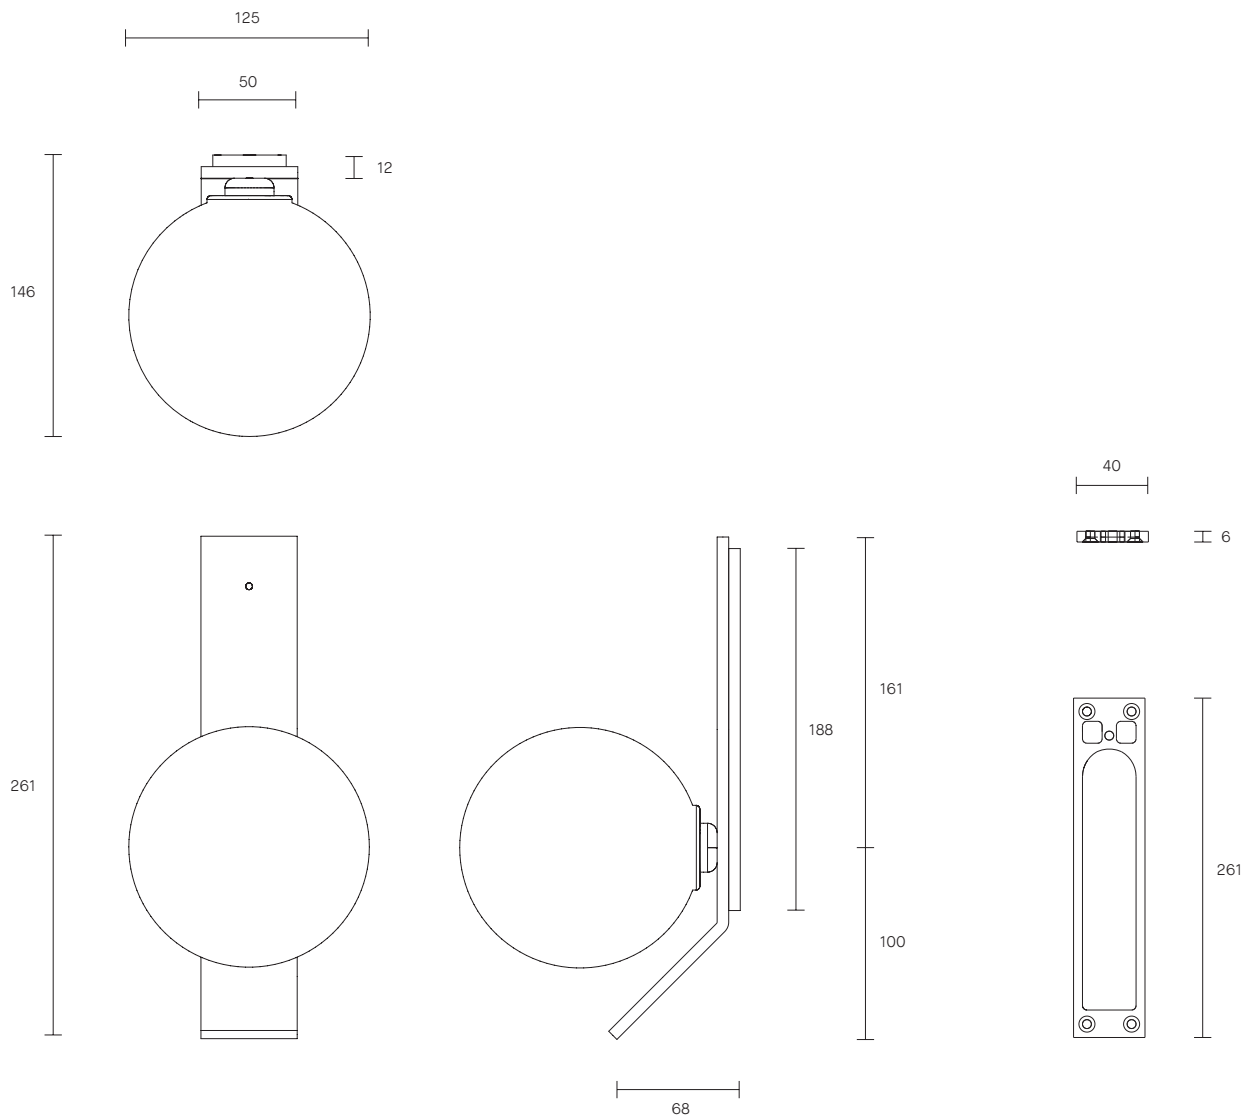

SPOTI COLLECTION

WALL SCONCE WITH KICK

SPECIFICATION SHEET

AUSTRALIA / INTERNATIONAL

SP_WSK_S_AU_19V1

ABOUT SPOTI

Individual in form and materiality, the Spoti Ball Wall Sconce is a playful, innovative and graceful at once. Carefully brought to life by artisan hands, the attention to detail in the craftsmanship of Spoti makes each light an enduring work of art.

The elegant orbs are made from mouthblown glass with either black or white spots that throw intriguing ocelot patterns across a wall when the Spoti ball is lit.

Spoti ball is removable for easy cleaning.

LEAD TIME

6 - 8 weeks

LIGHT SOURCE

12V G4 2W LED bipin
2700k warm white
200 lumens
Dimmable
Globe included

INSTALLATION

Supplied with external driver

WEIGHT

2kg

CERTIFICATION

CE/AU

WARRANTY

3 years

FITTING DESIGN

Kick (shown)
Flat
Round

FITTING FINISH

Brass
Mid Bronze
Satin Nickel
Articolo Black
Matte White (shown)

SHADE COLOURS

White (shown)
Black