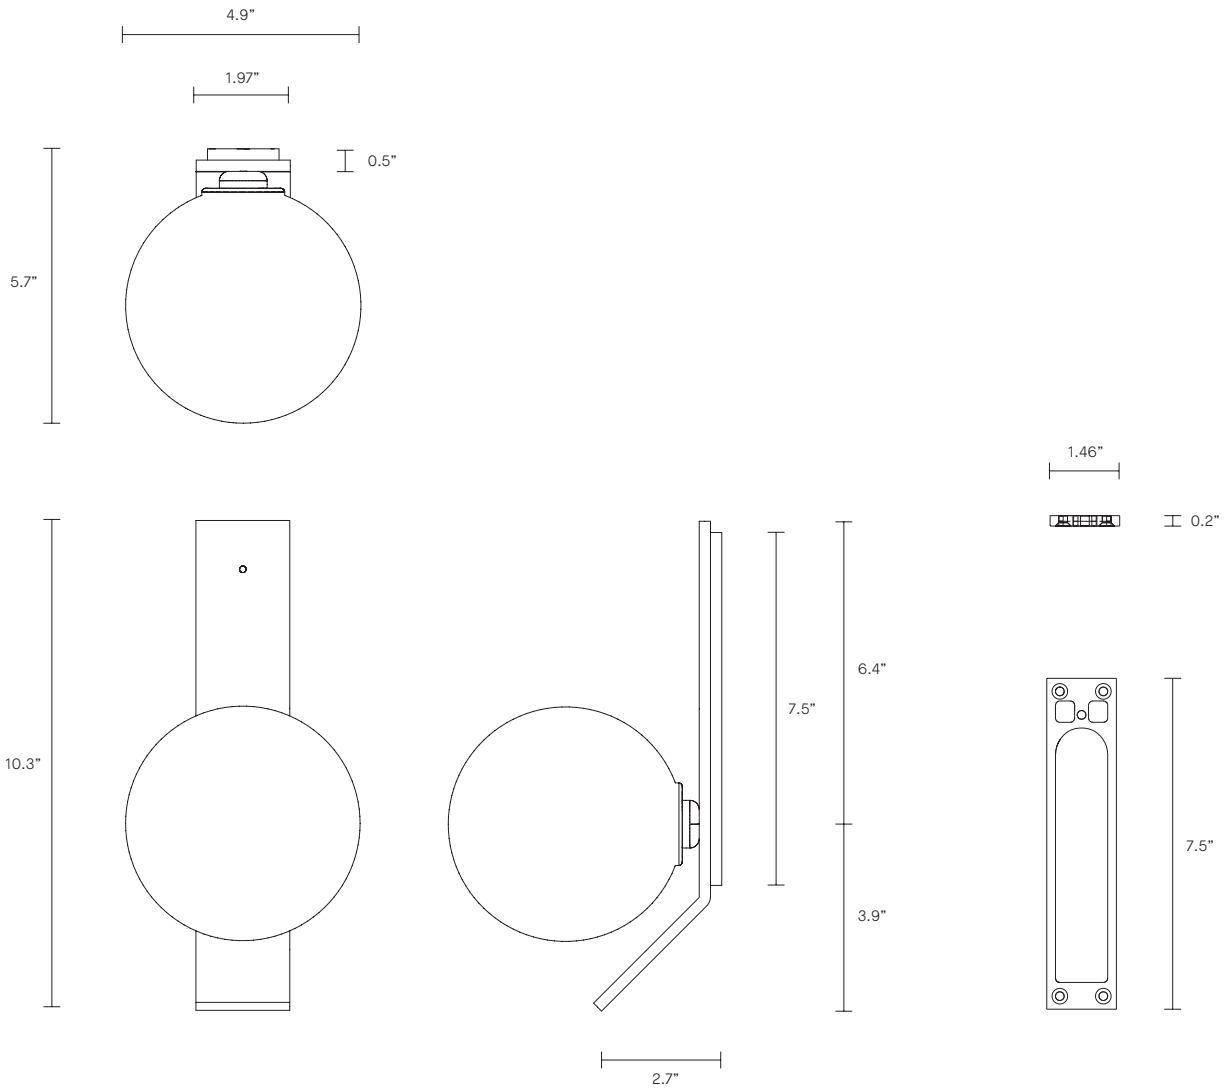

SPOTI COLLECTION
WALL SCONCE WITH KICK

UL SPECIFICATION SHEET
NORTH AMERICA

ARTICOLO

SPOTI COLLECTION

WALL SCONCE WITH KICK

UL SPECIFICATION SHEET

NORTH AMERICA

SP_WSK_S_UL_20V1

ABOUT SPOTI

Individual in form and materiality, the Spoti Ball Wall Sconce is a playful, innovative and graceful at once. Carefully brought to life by artisan hands, the attention to detail in the craftsmanship of Spoti makes each light an enduring work of art.

LEAD TIME

8 - 10 weeks

LIGHT SOURCE

12V G4 2W LED bipin
3000k warm white
210 lumens
Dimmable (Luxtron/Diva/CL)
Globe included

INSTALLATION

Supplied with external driver and mounting plate to fit 4.0/3.5 Jbox
Escutcheons may be ordered to conceal Jbox openings where needed

WEIGHT

4 lb

FITTING DESIGN

Kick (shown)
Flat
Round

FITTING FINISH

Brass
Mid Bronze
Satin Nickel
Articolo Black
Matte White (shown)

FITTING FINISH

White (shown)
Black