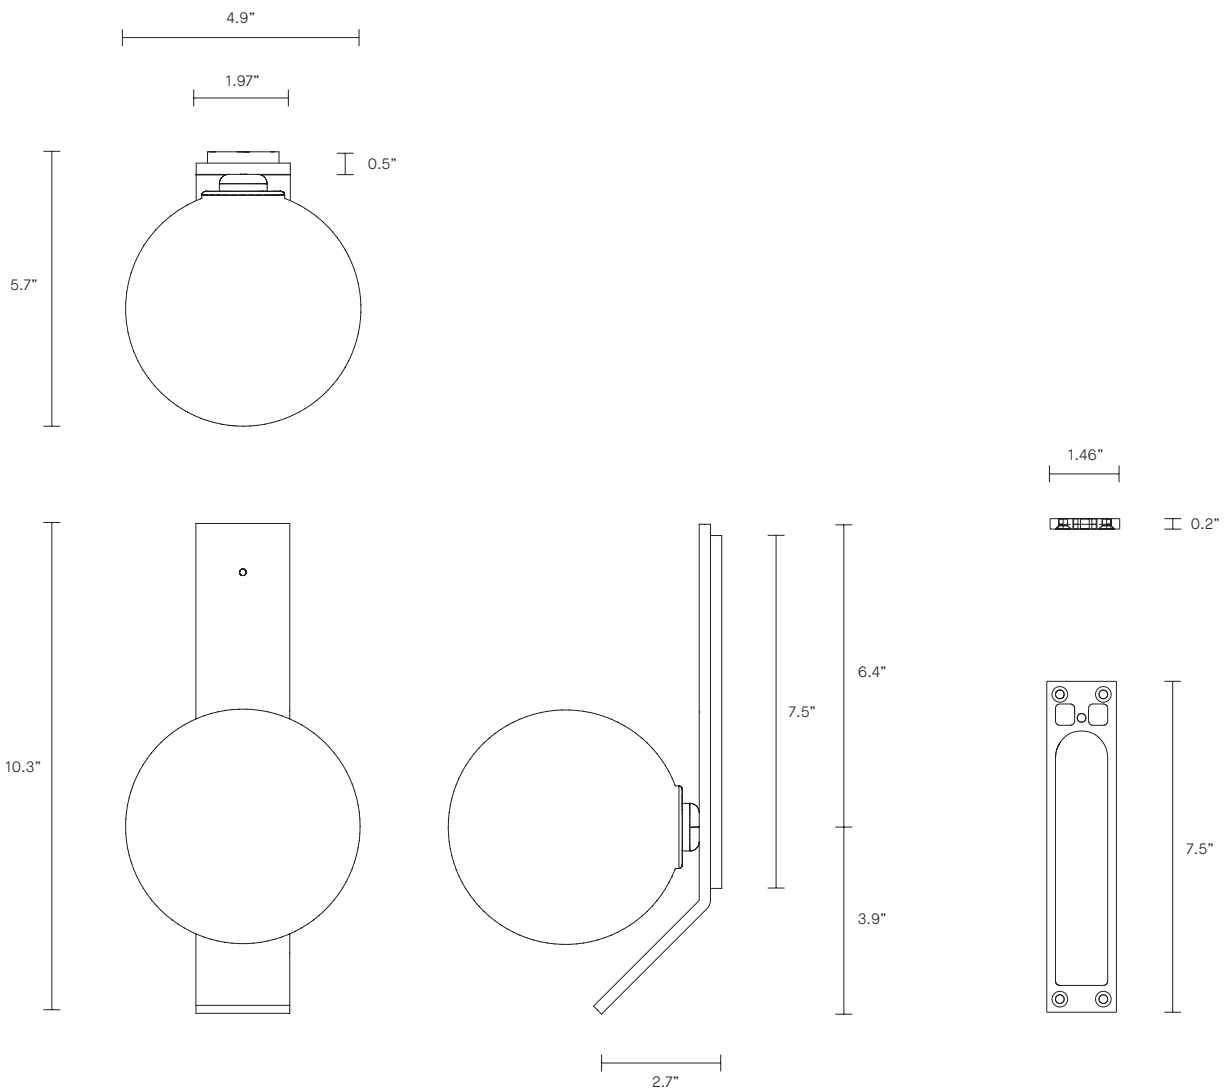

SPOTI COLLECTION
WALL SCONCE WITH KICK

UL SPECIFICATION SHEET
NORTH AMERICA

ARTICOLO

SPOTI COLLECTION

WALL SCONCE WITH KICK

UL SPECIFICATION SHEET

NORTH AMERICA

SP_WSK_S_UL_20V2

ABOUT SPOTI

Individual in form and materiality, the Spoti Ball Wall Sconce is a playful, innovative and graceful at once. Carefully brought to life by artisan hands, the attention to detail in the craftsmanship of Spoti makes each light an enduring work of art.

LEAD TIME

8 - 10 weeks

LIGHT SOURCE

12V G4 LED Bi-Pin 2.5W

2700k warm white

250 lumens

Dimmable (Luxtron/Diva/CL)

Globe included