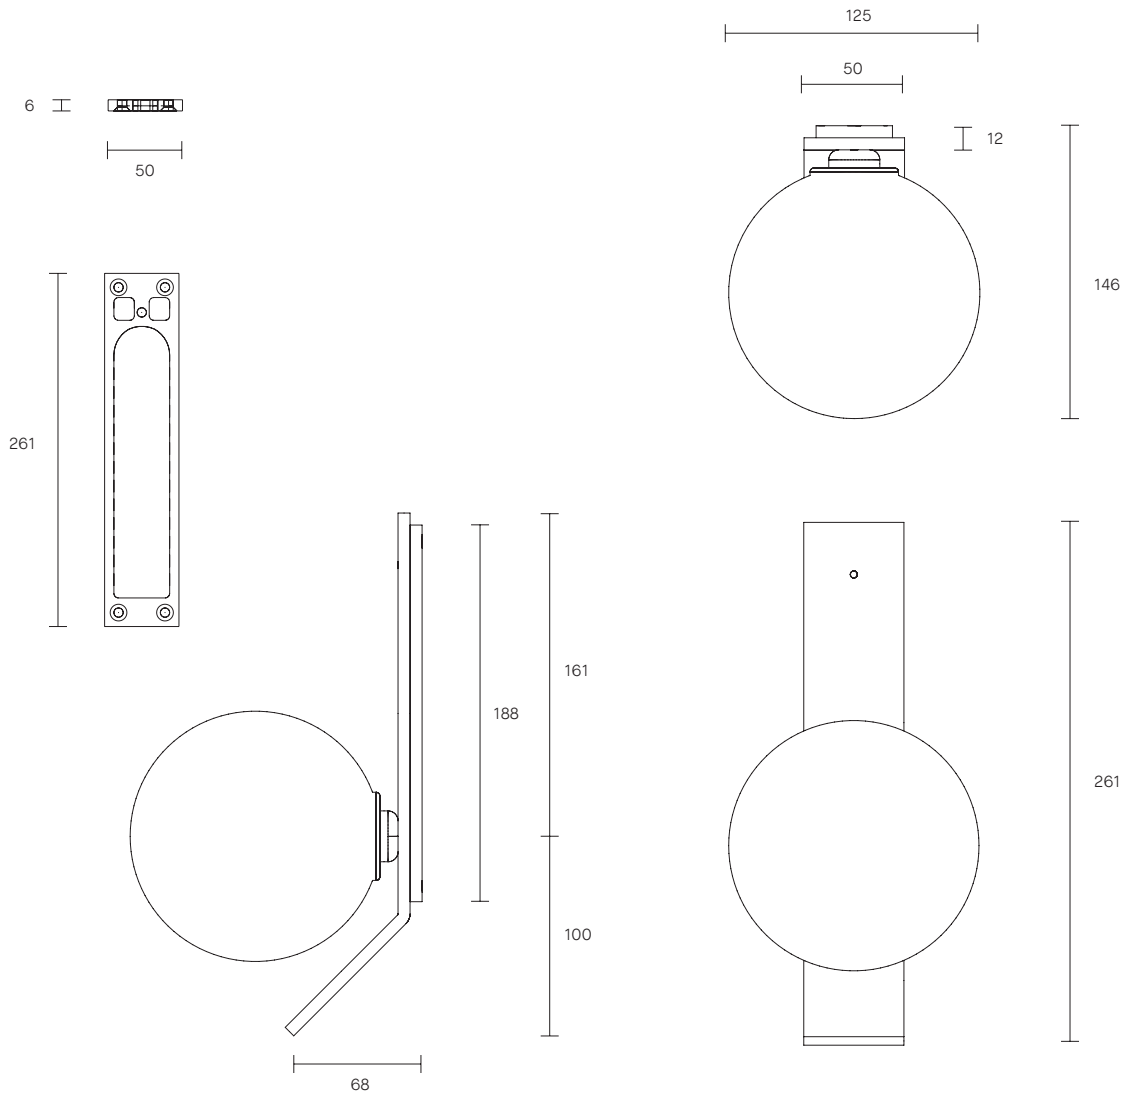

SPOTI COLLECTION
WALL SCONCE WITH KICK

SPECIFICATION SHEET
AUSTRALIA / INTERNATIONAL

ARTICOLO

SPOTI COLLECTION

WALL SCONCE WITH KICK

SPECIFICATION SHEET

AUSTRALIA / INTERNATIONAL

SP_WSK_S_AU_18V2

ABOUT SPOTI

Individual in form and materiality, the Spoti Ball Wall Sconce is a playful, innovative and graceful at once. Carefully brought to life by artisan hands, the attention to detail in the craftsmanship of Spoti makes each light an enduring work of art.

LEAD TIME

6 -8 weeks

LIGHT SOURCE

12V, G4 2W LED bipin
2700K

INSTALLATION

Supplied with external driver

Requires driver/transformer
installation

Dimmable upon request

WEIGHT

2 kg

FITTING DESIGN

Kick (cover)

Round

Flat

FITTING FINISH

Articolo Black