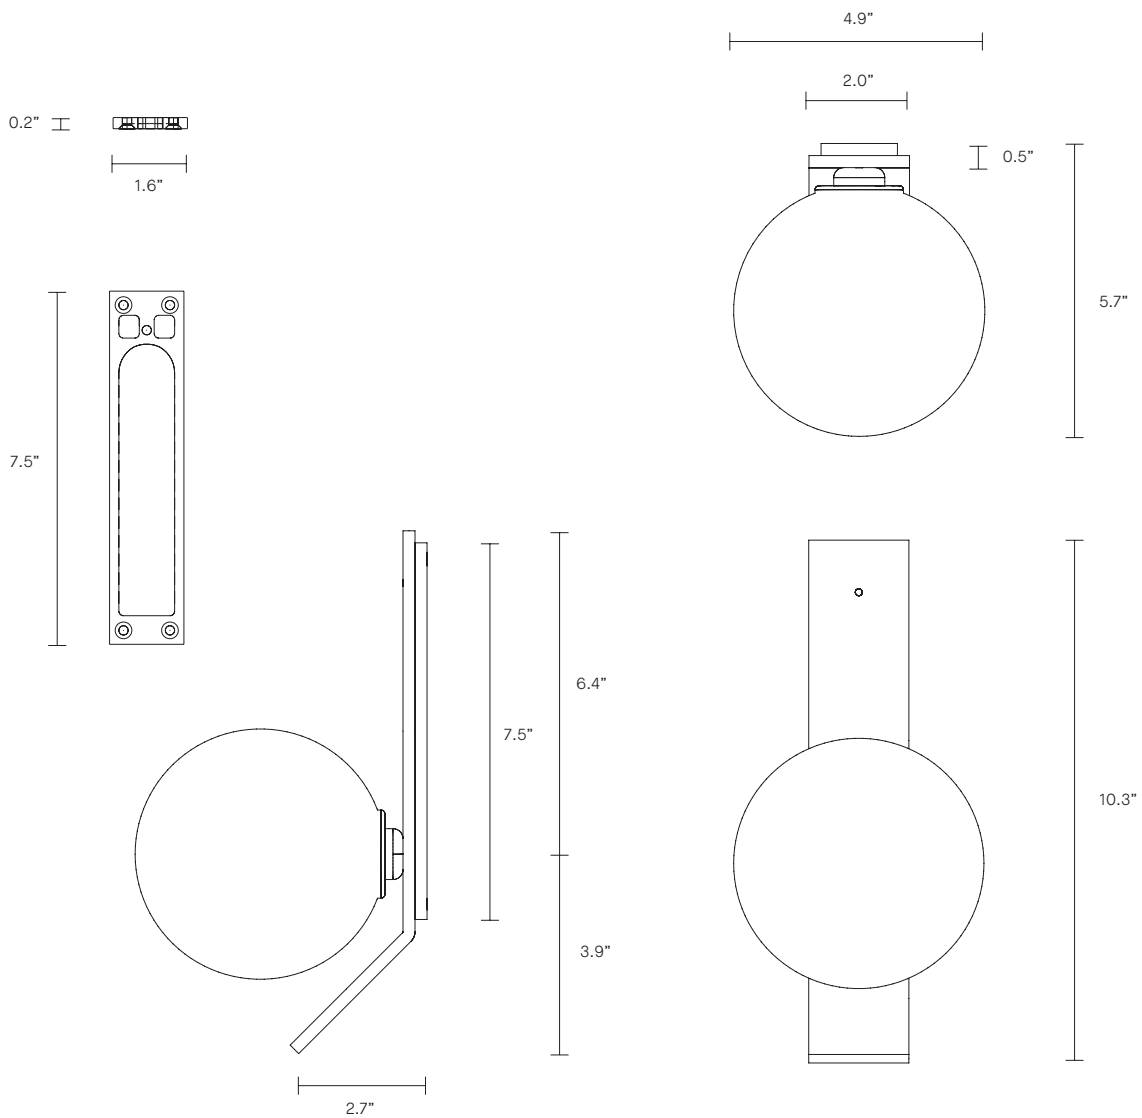

SPOTI COLLECTION  
WALL SCONCE WITH KICK

UL SPECIFICATION SHEET  
NORTH AMERICA

ARTICOLO

# SPOTI COLLECTION

WALL SCONCE WITH KICK

UL SPECIFICATION SHEET

NORTH AMERICA

SP\_WSK\_S\_L\_18V3

## WEIGHT

4lb