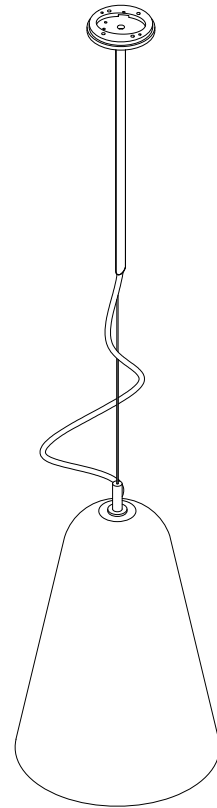

DOMI COLLECTION

PENDANT

SPECIFICATION SHEET

AUSTRALIA / INTERNATIONAL

DO_P_AU_21V1

ABOUT DOMI

The Domi Collection exemplifies exquisite grace through its weightless suspension. Domi is reflective of a contemporary elongated bell and complements any space with refined elegance.

LEAD TIME

6 - 8 weeks

LIGHT SOURCE

240V G9 4W LED (E14 SES Adaptor Base)
2700k warm white
350 lumens
Dimmable
Lamp included

CUSTOMISATION

Standard drop length up to 1200mm. Additional charge will apply for longer drop lengths, price upon request.

WEIGHT

4.5kg

CERTIFICATION

CE/AU

WARRANTY

3 years

FITTING FINISHES

Brass
Mid Bronze
Satin Nickel
Black Electroplate
White Powder Coat
Graphite Powder Coat

FLEX CORD COLOURS

White
Black
Natural Linen
Black / White Mix
Light Grey Linen

SHADE COLOURS

2/3 White Frost