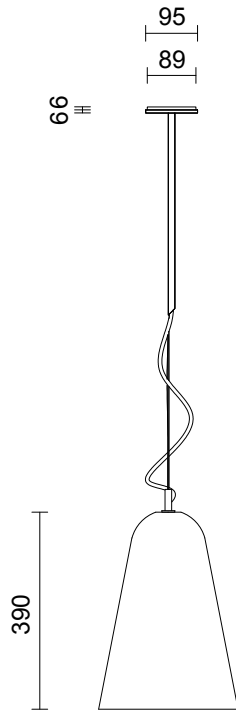

DOMI COLLECTION

PENDANT

SPECIFICATION SHEET

AUSTRALIA / INTERNATIONAL

DO_P_AU_21V1

ABOUT DOMI

The Domi Collection exemplifies exquisite grace through its weightless suspension. Domi is reflective of a contemporary elongated bell and complements any space with refined elegance.

LEAD TIME

6 - 8 weeks

LIGHT SOURCE

240V G9 4W LED (E14 SES Adaptor Base)
2700k warm white
350 lumens
Dimmable
Lamp included

CUSTOMISATION

Standard drop length up to 1200mm. Additional charge will apply for longer drop lengths, price upon request.

WEIGHT

4.5kg

CERTIFICATION

CE/AU

WARRANTY

3 years

FITTING FINISHES

Brass
Mid Bronze
Satin Nickel
Black Electroplate
White Powder Coat
Graphite Powder Coat

FLEX CORD COLOURS

White
Black
Natural Linen
Black / White Mix
Light Grey Linen

SHADE COLOURS

2/3 White Frost