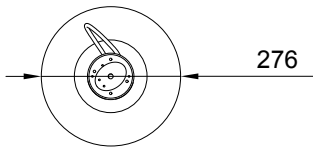

DOMI COLLECTION

PENDANT

SPECIFICATION SHEET

AUSTRALIA / INTERNATIONAL

DO_P_AU_21V1

ABOUT DOMI

The Domi Collection exemplifies exquisite grace through its weightless suspension. Domi is reflective of a contemporary elongated bell and complements any space with refined elegance.

LEAD TIME

6 - 8 weeks

LIGHT SOURCE

240V G9 4W LED (E14 SES Adaptor Base)
2700k warm white
350 lumens
Dimmable
Lamp included

CUSTOMISATION

Standard drop length up to 1200mm. Additional charge will apply for longer drop lengths, price upon request.

WEIGHT

4.5kg

CERTIFICATION

CE/AU

WARRANTY

3 years

FITTING FINISHES

Brass
Mid Bronze
Satin Nickel
Black Electroplate
White Powder Coat
Graphite Powder Coat

FLEX CORD COLOURS

White
Black
Natural Linen
Black / White Mix
Light Grey Linen

SHADE COLOURS

2/3 White Frost