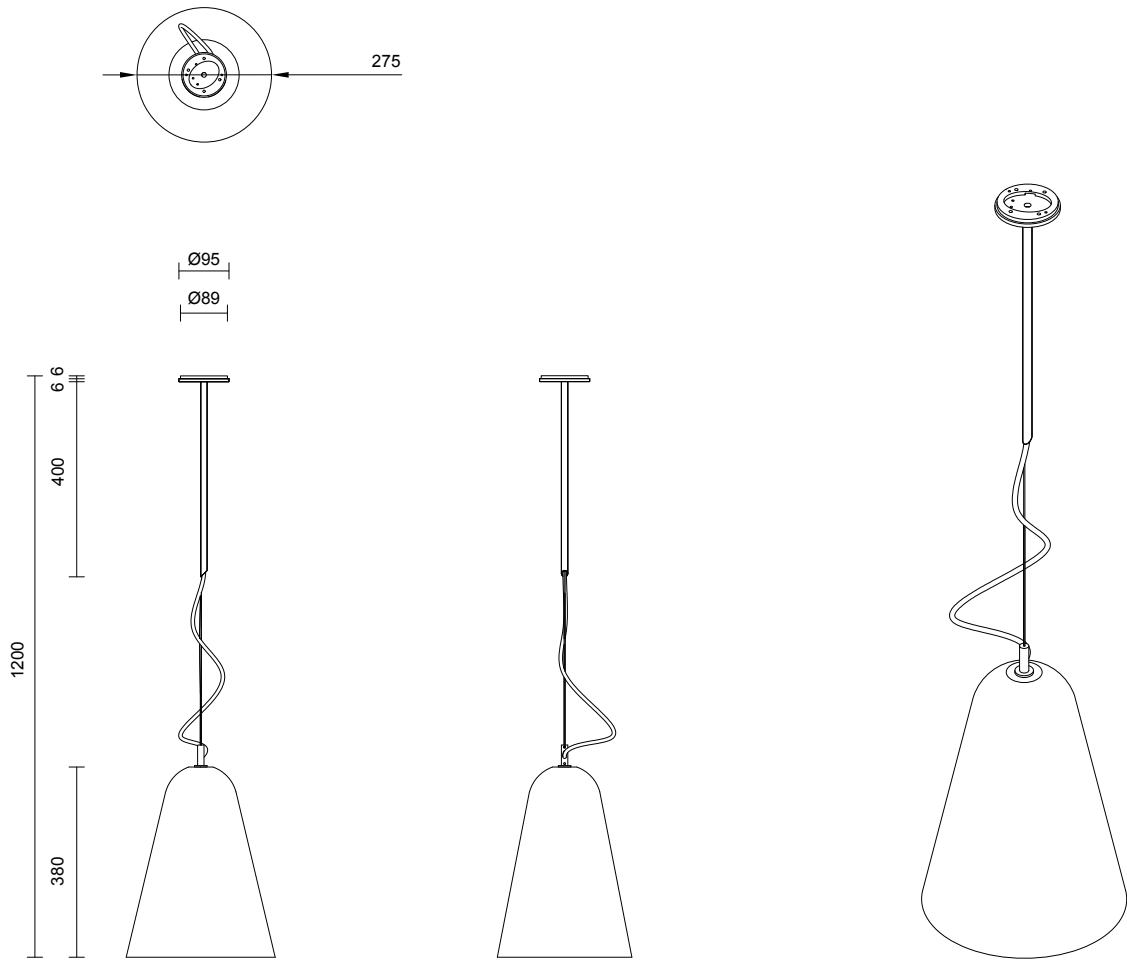

DOMI COLLECTION

PENDANT

SPECIFICATION SHEET

AUSTRALIA / INTERNATIONAL

DO_P_AU_21V3

ABOUT DOMI

The Domi Collection exemplifies exquisite grace through its weightless suspension. Domi is reflective of a contemporary elongated bell and complements any space with refined elegance.

LEAD TIME

6 - 8 weeks

LIGHT SOURCE

240V G9 4W LED (E14 SES
Adaptor Base)
2700k warm white
350 lumens
Dimmable
Lamp included

WEIGHT

4.5kg

CERTIFICATION

CE/AU

WARRANTY

3 years

FITTING FINISHES

Brass
Mid Bronze
Satin Nickel
Black Electroplate
White Powder Coat
Graphite Powder Coat

FLEX CORD COLOURS

White
Black
Natural Linen
Black / White Mix
Mid Grey Linen

SHADE COLOURS

2/3 Snow