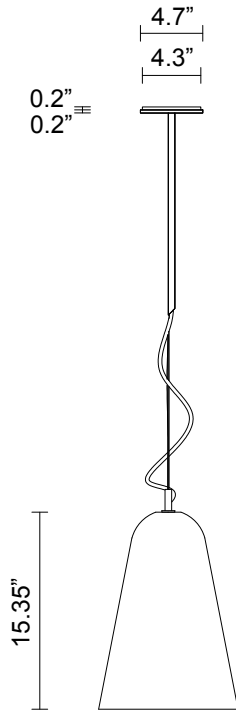

DOMI COLLECTION

PENDANT

SPECIFICATION SHEET

NORTH AMERICA

DO_P_UL_21V1

ABOUT DOMI

The Domi Collection exemplifies exquisite grace through its weightless suspension. Domi is reflective of a contemporary elongated bell and complements any space with refined elegance.

LEAD TIME

8 - 10 weeks

LIGHT SOURCE

120V E12 4W LED
2700k warm white
350 lumens
Dimmable
Lamp included

INSTALLATION

Supplied with mounting plate
to fit 4.0/3.5 Jbox

WEIGHT

10 lb

CERTIFICATION

US/ETL/CA

WARRANTY

3 years

FITTING FINISHES

Brass
Mid Bronze
Satin Nickel
Black Electroplate
White Powder Coat
Graphite Powder Coat

FLEX CORD COLOURS

White
Black
Ivory