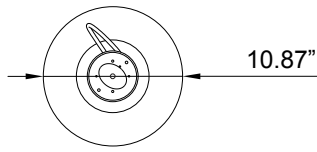

DOMI COLLECTION

PENDANT

SPECIFICATION SHEET

NORTH AMERICA

DO_P_UL_21V1

ABOUT DOMI

The Domi Collection exemplifies exquisite grace through its weightless suspension. Domi is reflective of a contemporary elongated bell and complements any space with refined elegance.

LEAD TIME

8 - 10 weeks

LIGHT SOURCE

120V E12 4W LED
2700k warm white
350 lumens
Dimmable
Lamp included

INSTALLATION

Supplied with mounting plate
to fit 4.0/3.5 Jbox

WEIGHT

10 lb

CERTIFICATION

US/ETL/CA

WARRANTY

3 years

FITTING FINISHES

Brass
Mid Bronze
Satin Nickel
Black Electroplate
White Powder Coat
Graphite Powder Coat

FLEX CORD COLOURS

White
Black
Ivory

SHADE COLOURS

2/3 White Frost