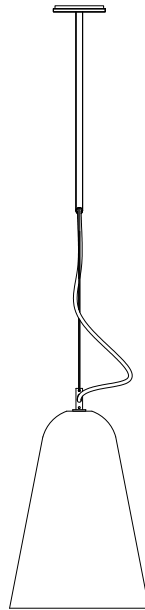

DOMI COLLECTION

PENDANT

SPECIFICATION SHEET

NORTH AMERICA

DO_P_UL_21V1

ABOUT DOMI

The Domi Collection exemplifies exquisite grace through its weightless suspension. Domi is reflective of a contemporary elongated bell and complements any space with refined elegance.

LEAD TIME

8 - 10 weeks

LIGHT SOURCE

120V E12 4W LED
2700k warm white
350 lumens
Dimmable
Lamp included

INSTALLATION

Supplied with mounting plate
to fit 4.0/3.5 Jbox

WEIGHT

10 lb

CERTIFICATION

US/ETL/CA

WARRANTY

3 years

FITTING FINISHES

Brass
Mid Bronze
Satin Nickel
Black Electroplate
White Powder Coat
Graphite Powder Coat

FLEX CORD COLOURS

White
Black
Ivory