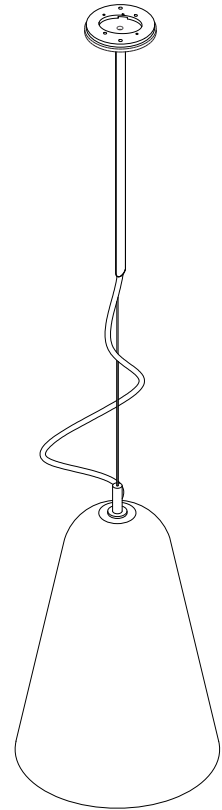

DOMI COLLECTION

PENDANT

SPECIFICATION SHEET

NORTH AMERICA

DO_P_UL_21V1

ABOUT DOMI

The Domi Collection exemplifies exquisite grace through its weightless suspension. Domi is reflective of a contemporary elongated bell and complements any space with refined elegance.

LEAD TIME

8 - 10 weeks

LIGHT SOURCE

120V E12 4W LED
2700k warm white
350 lumens
Dimmable
Lamp included

INSTALLATION

Supplied with mounting plate
to fit 4.0/3.5 Jbox

WEIGHT

10 lb

CERTIFICATION

US/ETL/CA

WARRANTY

3 years

FITTING FINISHES

Brass
Mid Bronze
Satin Nickel
Black Electroplate
White Powder Coat
Graphite Powder Coat

FLEX CORD COLOURS

White
Black
Ivory

SHADE COLOURS

2/3 White Frost