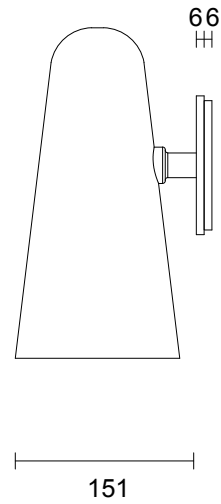

# DOMI COLLECTION

WALL SCONCE

SPECIFICATION SHEET

AUSTRALIA / INTERNATIONAL

DO\_WS\_AU\_21V1