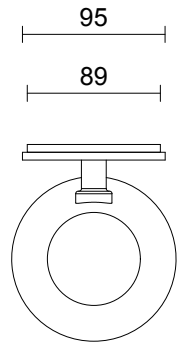

# DOMI COLLECTION

WALL SCONCE

SPECIFICATION SHEET

AUSTRALIA / INTERNATIONAL

DO\_WS\_AU\_21V1