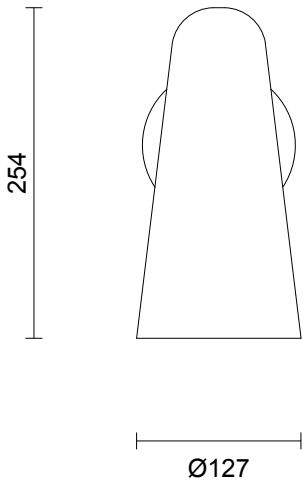

# DOMI COLLECTION

WALL SCONCE

SPECIFICATION SHEET

AUSTRALIA / INTERNATIONAL

DO\_WS\_AU\_21V1