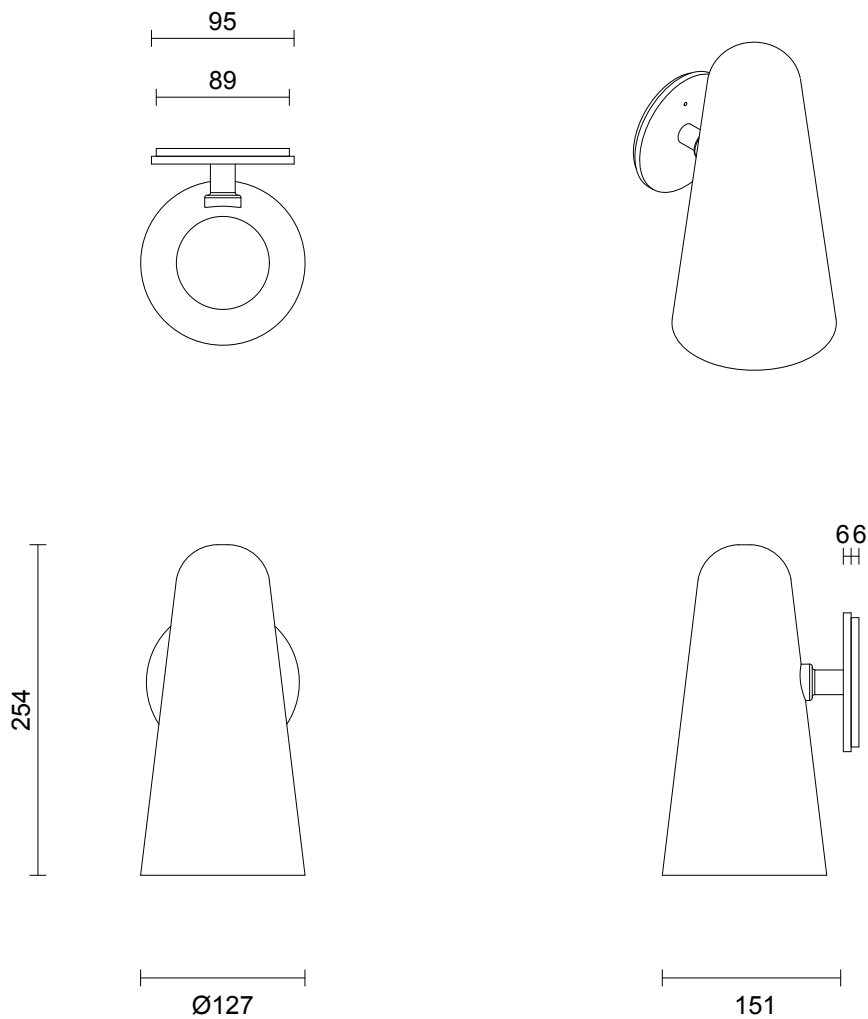

DOMI COLLECTION

WALL SCONCE

SPECIFICATION SHEET

AUSTRALIA / INTERNATIONAL

DO_WS_AU_21V1

ABOUT DOMI

The Domi Collection exemplifies exquisite grace through its weightless suspension. Domi is reflective of a contemporary elongated bell and complements any space with refined elegance.

LEAD TIME

6 - 8 weeks

LIGHT SOURCE

350mA 1W LED Board
3000K warm white
130 lumens

INSTALLATION

Supplied with external driver

WEIGHT

2kg