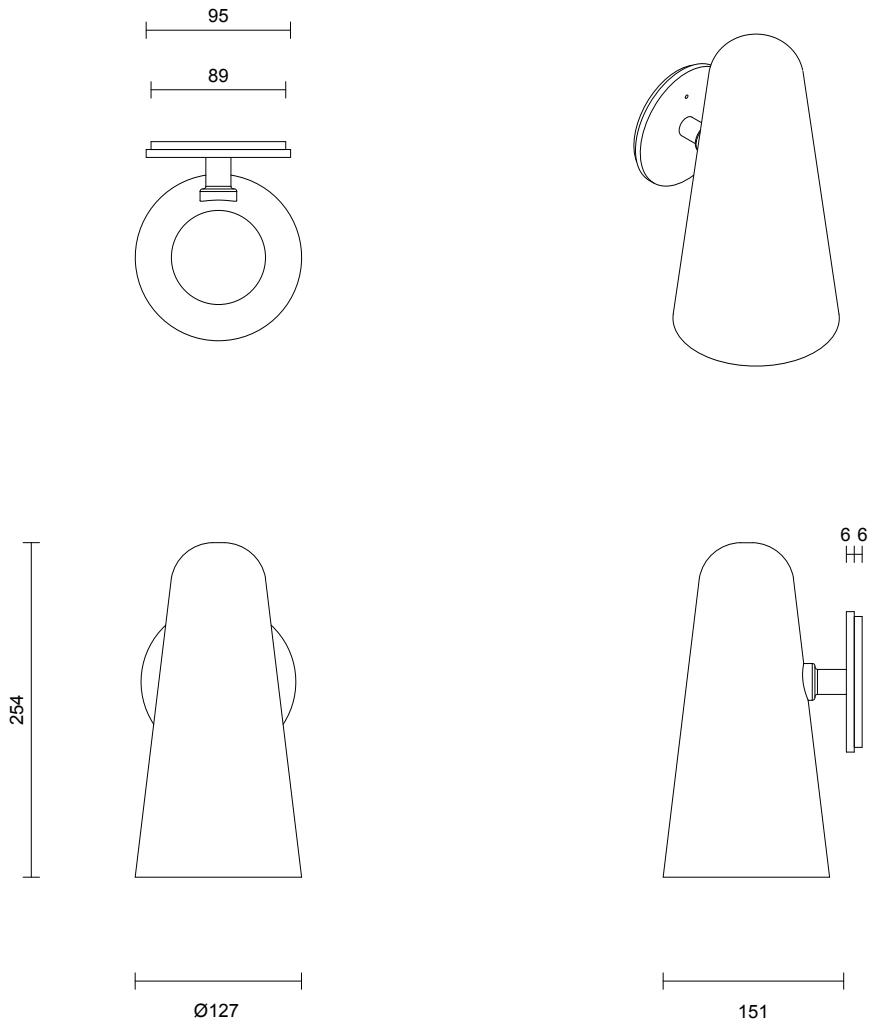

DOMI COLLECTION

WALL SCONCE

SPECIFICATION SHEET

AUSTRALIA / INTERNATIONAL

DO_WS_AU_21V4

ABOUT DOMI

The Domi Collection exemplifies exquisite grace through its weightless suspension. Domi is reflective of a contemporary elongated bell and complements any space with refined elegance.

LEAD TIME

6 - 8 weeks

LIGHT SOURCE

350mA 1W LED Board
3000K warm white
130 lumens

INSTALLATION

Supplied with external driver

WEIGHT

2kg