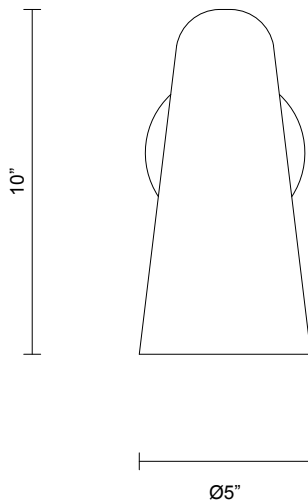

DOMI COLLECTION

WALL SCONCE

SPECIFICATION SHEET

NORTH AMERICA

DO_WS_UL_21V2

ABOUT DOMI

The Domi Collection exemplifies exquisite grace through its weightless suspension. Domi is reflective of a contemporary elongated bell and complements any space with refined elegance.

LEAD TIME

8 - 10 weeks

LIGHT SOURCE

350mA 1W LED Board
3000K warm white
130 lumens

INSTALLATION

Supplied with external driver
and mounting plate to fit
4.0/3.5 Jbox

WEIGHT

4.4 lb