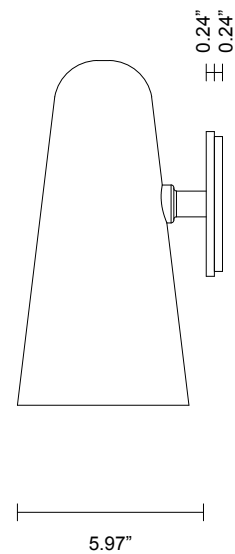

DOMI COLLECTION

WALL SCONCE

SPECIFICATION SHEET

NORTH AMERICA

DO_WS_UL_21V2

ABOUT DOMI

The Domi Collection exemplifies exquisite grace through its weightless suspension. Domi is reflective of a contemporary elongated bell and complements any space with refined elegance.

LEAD TIME

8 - 10 weeks

LIGHT SOURCE

350mA 1W LED Board
3000K warm white
130 lumens

INSTALLATION

Supplied with external driver
and mounting plate to fit
4.0/3.5 Jbox

WEIGHT

4.4 lb