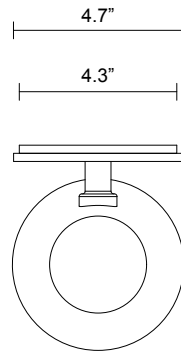

DOMI COLLECTION

WALL SCONCE

SPECIFICATION SHEET

NORTH AMERICA

DO_WS_UL_21V2

ABOUT DOMI

The Domi Collection exemplifies exquisite grace through its weightless suspension. Domi is reflective of a contemporary elongated bell and complements any space with refined elegance.

LEAD TIME

8 - 10 weeks

LIGHT SOURCE

350mA 1W LED Board
3000K warm white
130 lumens

INSTALLATION

Supplied with external driver
and mounting plate to fit
4.0/3.5 Jbox

WEIGHT

4.4 lb