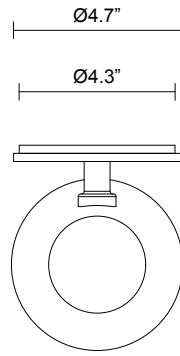

DOMI COLLECTION

WALL SCONCE

SPECIFICATION SHEET

NORTH AMERICA

DO_WS_UL_21V4

ABOUT DOMI

The Domi Collection exemplifies exquisite grace through its weightless suspension. Domi is reflective of a contemporary elongated bell and complements any space with refined elegance.

LEAD TIME

8 - 10 weeks

LIGHT SOURCE

350mA 1W LED Board
3000K warm white
130 lumens

INSTALLATION

Supplied with external driver
and mounting plate to fit
4.0/3.5 Jbox

WEIGHT

4.4 lb