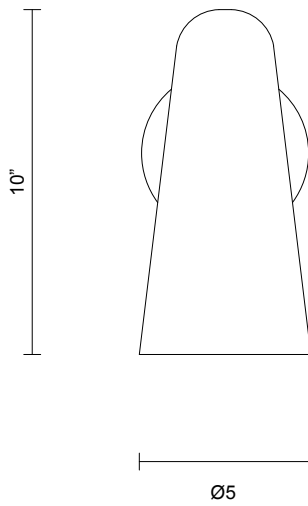

DOMI COLLECTION

WALL SCONCE

SPECIFICATION SHEET

NORTH AMERICA

DO_WS_UL_21V4

ABOUT DOMI

The Domi Collection exemplifies exquisite grace through its weightless suspension. Domi is reflective of a contemporary elongated bell and complements any space with refined elegance.

LEAD TIME

8 - 10 weeks

LIGHT SOURCE

350mA 1W LED Board
3000K warm white
130 lumens

INSTALLATION

Supplied with external driver
and mounting plate to fit
4.0/3.5 Jbox

WEIGHT

4.4 lb