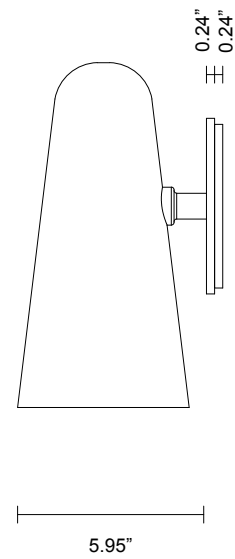

DOMI COLLECTION

WALL SCONCE

SPECIFICATION SHEET

NORTH AMERICA

DO_WS_UL_21V4

ABOUT DOMI

The Domi Collection exemplifies exquisite grace through its weightless suspension. Domi is reflective of a contemporary elongated bell and complements any space with refined elegance.

LEAD TIME

8 - 10 weeks

LIGHT SOURCE

350mA 1W LED Board
3000K warm white
130 lumens

INSTALLATION

Supplied with external driver
and mounting plate to fit
4.0/3.5 Jbox

WEIGHT

4.4 lb