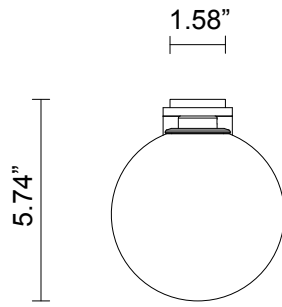

DUO COLLECTION
WALL SCONCE WITH KICK

SPECIFICATION SHEET
NORTH AMERICA

ARTICOLO

DUO COLLECTION

WALL SCONCE WITH KICK

SPECIFICATION SHEET

NORTH AMERICA

0.2" 0.2"
H

LEAD TIME

8 - 10 weeks

LIGHT SOURCE

12V G4 2.5W LED bipin
2700k warm white
250 lumens
Dimmable
Lamp included

INSTALLATION

Supplied with external driver
and mounting plate to fit
4.0/3.5 Jbox

WEIGHT

4 lb