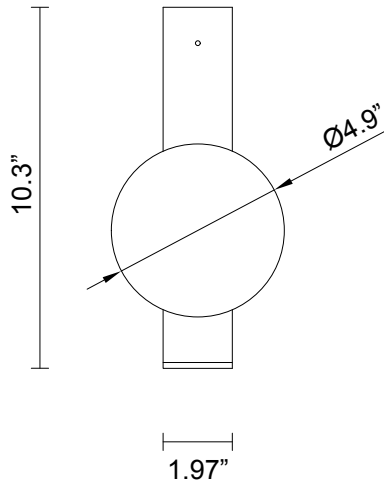

DUO COLLECTION
WALL SCONCE WITH KICK

SPECIFICATION SHEET
NORTH AMERICA

ARTICOLO

DUO COLLECTION

WALL SCONCE WITH KICK

SPECIFICATION SHEET

NORTH AMERICA

0.2" 0.2"
H