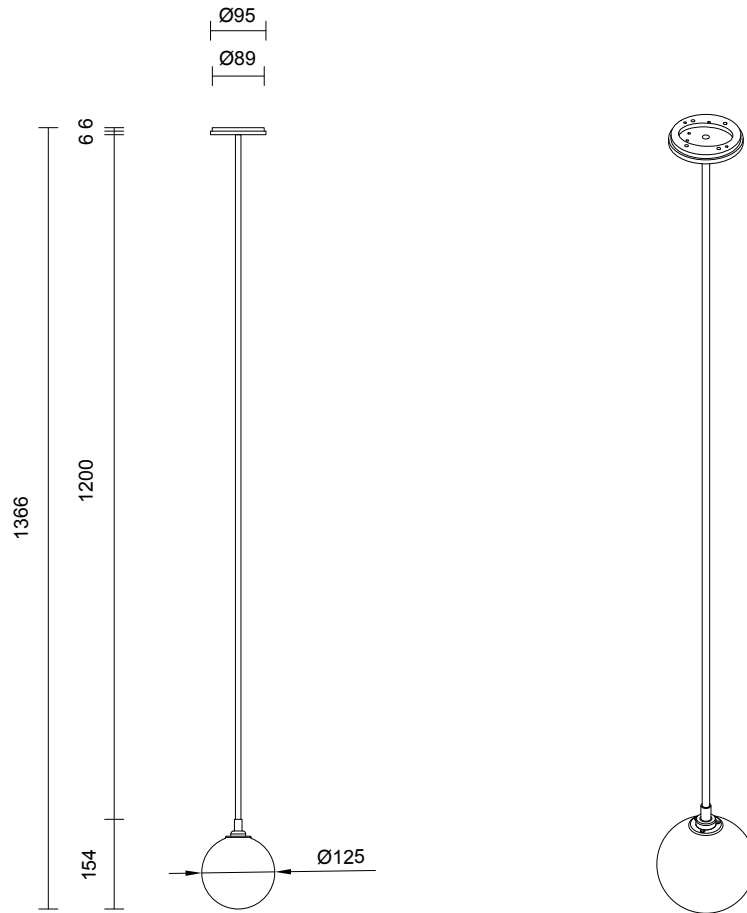

FIZI BALL COLLECTION
SINGLE BALL PENDANT

SPECIFICATION SHEET
AUSTRALIA / INTERNATIONAL

ARTICOLO

FIZI BALL COLLECTION

SINGLE BALL PENDANT

SPECIFICATION SHEET

AUSTRALIA / INTERNATIONAL

FL_SBP_AU_21V3

LEAD TIME

6 - 8 weeks

LIGHT SOURCE

12V G4 2W LED bipin
2700k warm white
200 lumens
Dimmable
Lamp included

INSTALLATION

Supplied with external driver

ROD LENGTH

Rod lengths range between
600mm - 1300mm, in
increments of 100mm.

WEIGHT

3kg

FITTING FINISHES

Brass
Mid Bronze
Satin Nickel
Black Electroplate
White Powder Coat
Graphite Powder Coat

CERTIFICATION

CE/AU

WARRANTY

3 years