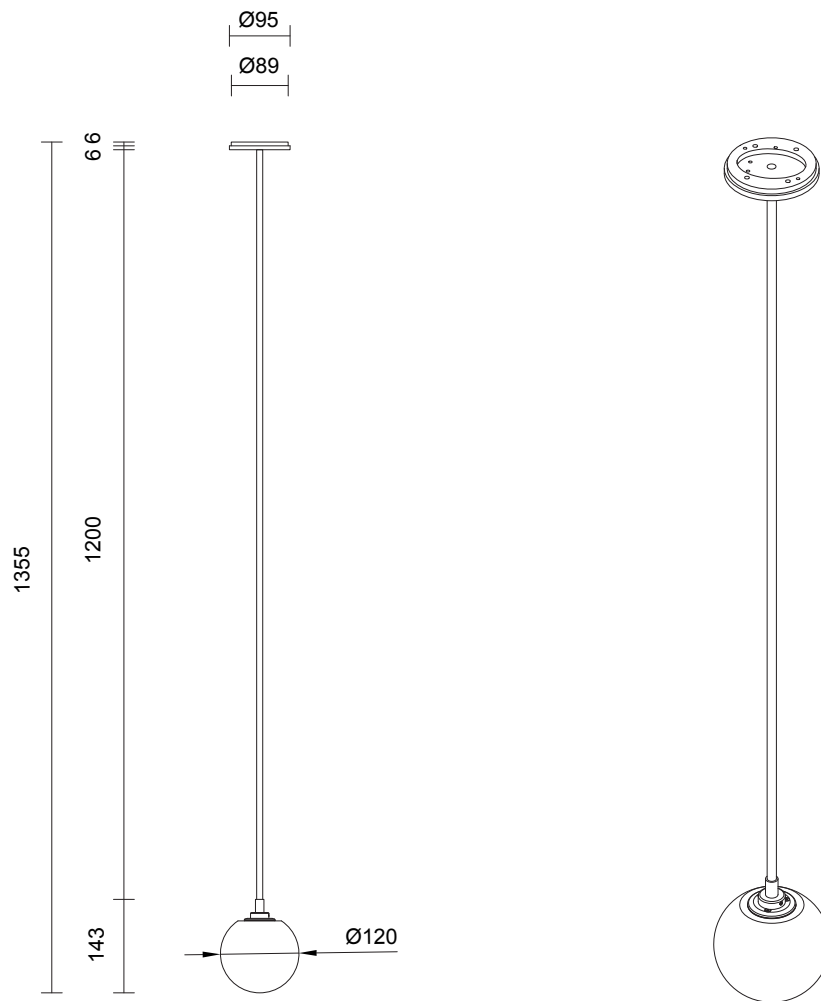

FIZI BALL COLLECTION
SINGLE BALL PENDANT

SPECIFICATION SHEET
AUSTRALIA / INTERNATIONAL

ARTICOLO

FIZI BALL COLLECTION

SINGLE BALL PENDANT

SPECIFICATION SHEET

AUSTRALIA / INTERNATIONAL

FI_SBP_AU_22V2

LEAD TIME

6 - 8 weeks

LIGHT SOURCE

12V G4 2.5W LED bipin
2700k warm white
250 lumens
Dimmable
Lamp included

INSTALLATION

Supplied with external driver

ROD LENGTH

Rod lengths range between
600mm - 1300mm, in
increments of 100mm.

WEIGHT

3kg

FITTING FINISHES

Brass
Mid Bronze
Satin Nickel
Black Electroplate
White Powder Coat
Graphite Powder Coat

CERTIFICATION

CE/AU

WARRANTY

3 years