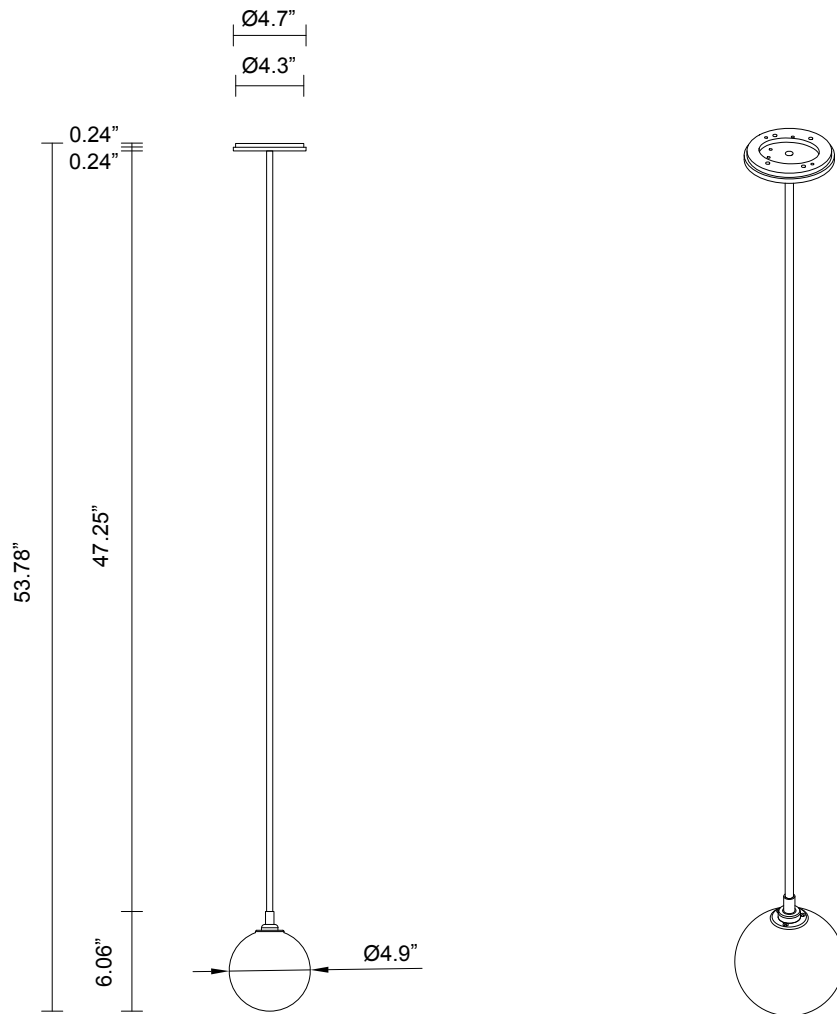

FIZI BALL COLLECTION
SINGLE BALL PENDANT

SPECIFICATION SHEET
NORTH AMERICA

FIZI BALL COLLECTION

SINGLE BALL PENDANT

SPECIFICATION SHEET

NORTH AMERICA

FL_SBP_UL_21V3

ABOUT FIZI

LIGHT SOURCE

12V G4 2.5W LED bipin
2700k warm white
250 lumens
Dimmable
Lamp included

INSTALLATION

Supplied with external driver
and mounting plate to fit
4.0/3.5 Jbox

ROD LENGTH

Rod lengths range between
23.6" (600mm) - 51.2"
(1300mm), in increments of
3.94" (100mm).

WEIGHT

4 lb

FITTING FINISHES

Brass
Mid Bronze
Satin Nickel
Black Electroplate
White Powder Coat
Graphite Powder Coat

CERTIFICATION

US/ETL/CA

WARRANTY

3 years