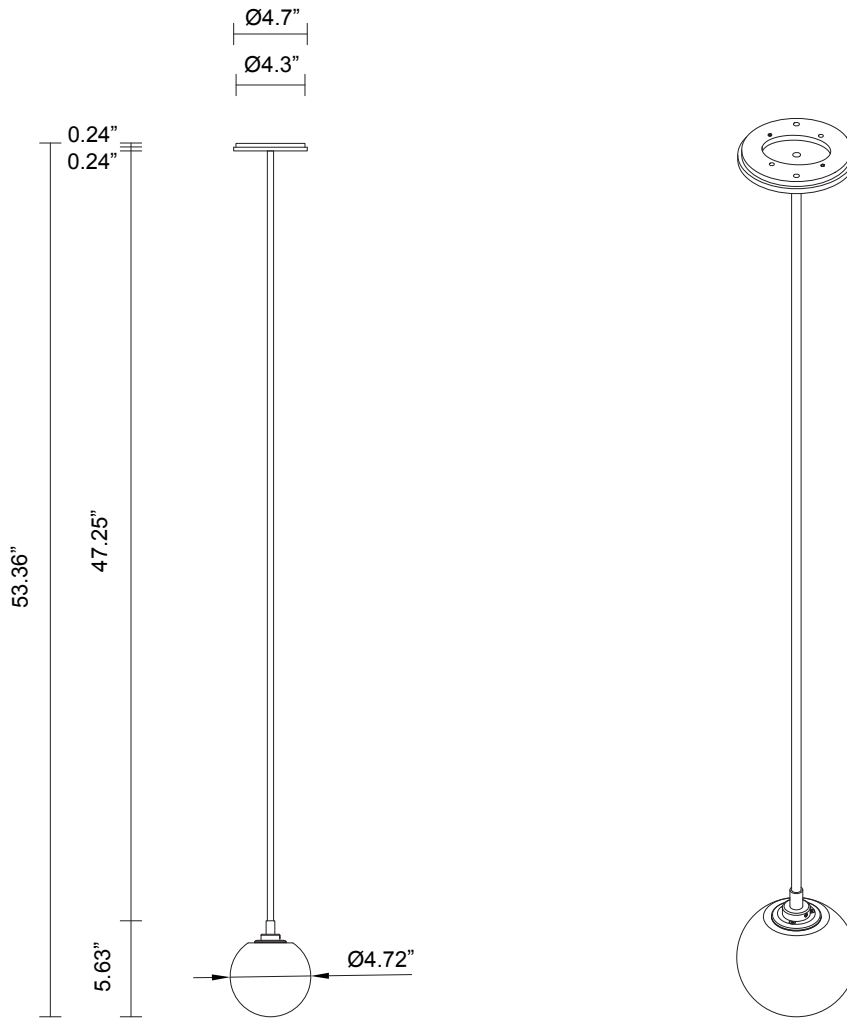

FIZI BALL COLLECTION

SINGLE BALL PENDANT

SPECIFICATION SHEET

NORTH AMERICA

FL_SBP_UL_22V1

ABOUT FIZI

The Fizi collection is mesmerising with the explosion of bubbles suspended in champagne'sque effervescence. Breathtaking shadowplay when fizi is lit. Wall and ceiling jewellery for the home.

LEAD TIME

8 - 10 weeks

LIGHT SOURCE

12V G4 2.5W LED bipin
2700k warm white
250 lumens
Dimmable
Lamp included

INSTALLATION

Supplied with external driver
and mounting plate to fit
4.0/3.5 Jbox

ROD LENGTH

Rod lengths range between
23.6" (600mm) - 51.2"
(1300mm), in increments of
3.94" (100mm).

WEIGHT

4 lb

FITTING FINISHES

Brass
Mid Bronze
Satin Nickel
Black Electroplate
White Powder Coat
Graphite Powder Coat

CERTIFICATION

US/ETL/CA

WARRANTY

3 years