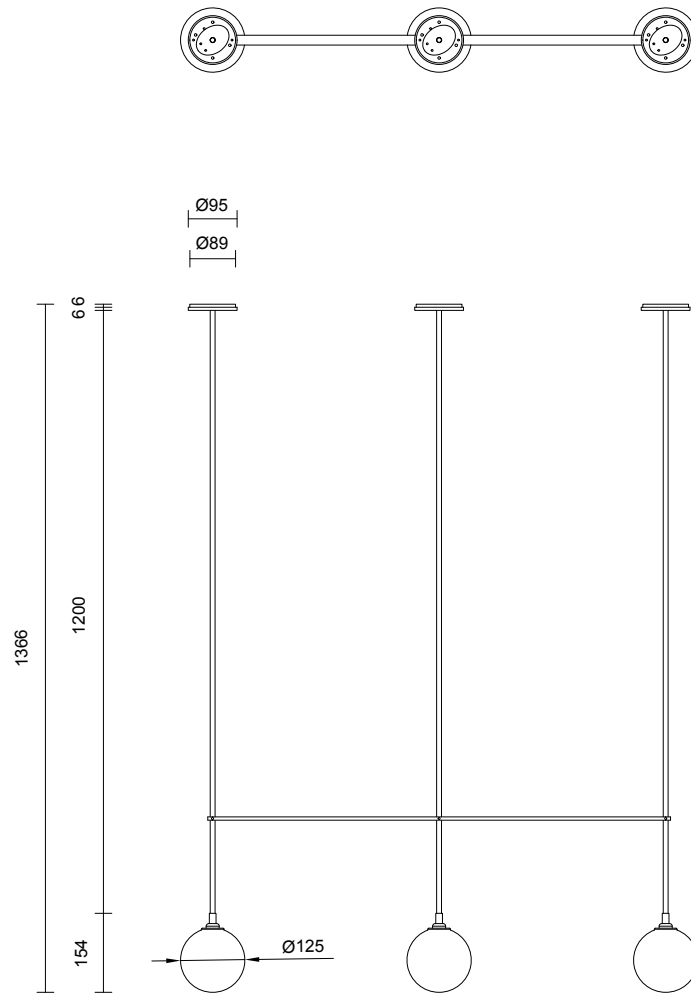

FIZI BALL COLLECTION

TRIPLE BALL PENDANT

SPECIFICATION SHEET

AUSTRALIA / INTERNATIONAL

FL_TBP_AU_21V3

ABOUT FIZI

The Fizi collection is mesmerising with the explosion of bubbles suspended in champagne'sque effervescence. Breathtaking shadowplay when fizi is lit. Wall and ceiling jewellery for the home.

LEAD TIME

6 - 8 weeks

LIGHT SOURCE

3 x 12V G4 2W LED bipin
2700k warm white
600 total lumens output
Dimmable
Lamps included

INSTALLATION

Supplied with external driver

ROD LENGTH

Rod lengths range between
600mm - 1300mm, in
increments of 100mm.

CUSTOMISATION

Variations to spacing bar can
be specified at time of order
placement.

FITTING FINISHES

Brass
Mid Bronze
Satin Nickel
Black Electroplate
White Powder Coat
Graphite Powder Coat

WEIGHT

9.5kg

CERTIFICATION

CE/AU

WARRANTY

3 years