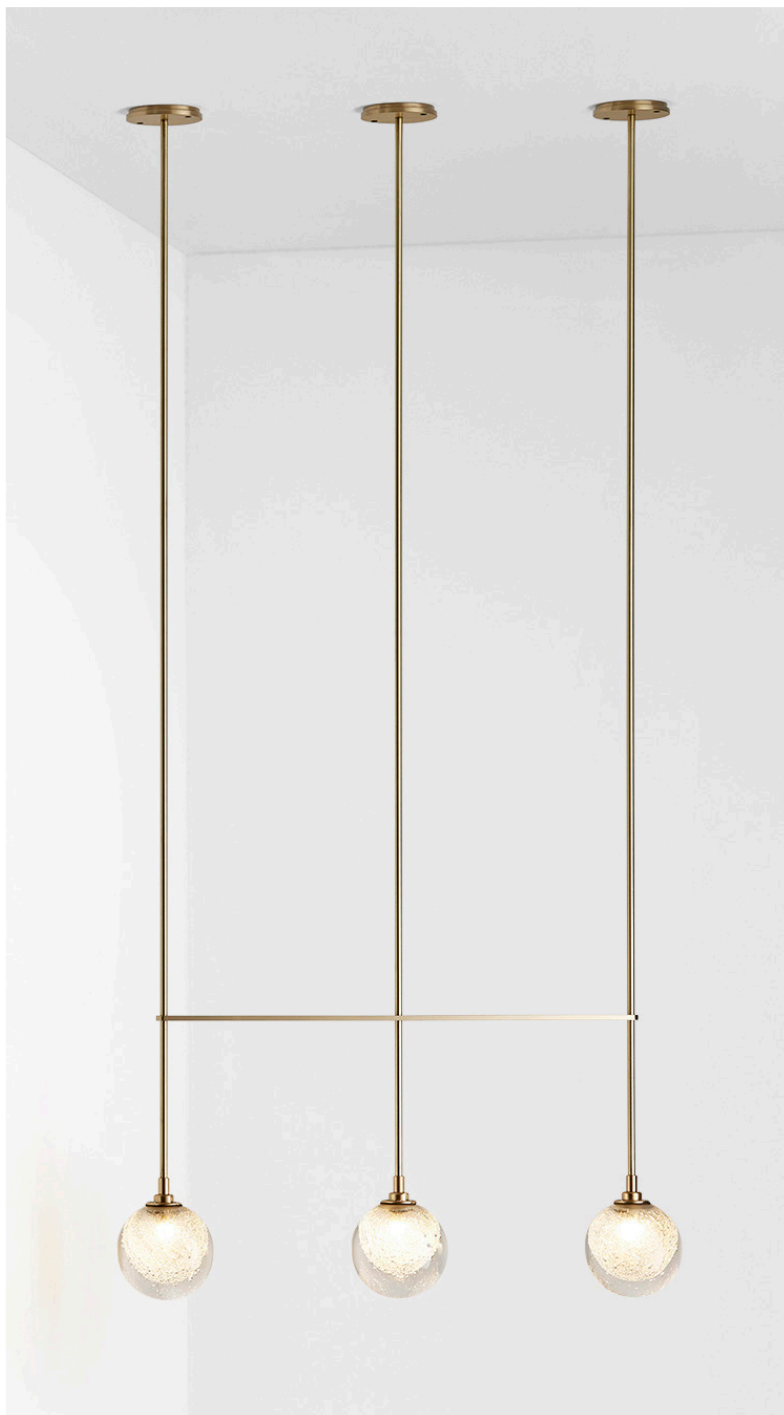

FIZI BALL COLLECTION

TRIPLE BALL PENDANT

SPECIFICATION SHEET

AUSTRALIA / INTERNATIONAL

ARTICOLO

FIZI BALL COLLECTION

TRIPLE BALL PENDANT

SPECIFICATION SHEET

AUSTRALIA / INTERNATIONAL

FL_TBP_AU_21V3

ABOUT FIZI

The Fizi collection is mesmerising with the explosion of bubbles suspended in champagne'sque effervescence. Breathtaking shadowplay when fizi is lit. Wall and ceiling jewellery for the home.

LEAD TIME

6 - 8 weeks

LIGHT SOURCE

3 x 12V G4 2W LED bipin
2700k warm white
600 total lumens output
Dimmable
Lamps included

INSTALLATION

Supplied with external driver

ROD LENGTH

Rod lengths range between
600mm - 1300mm, in
increments of 100mm.