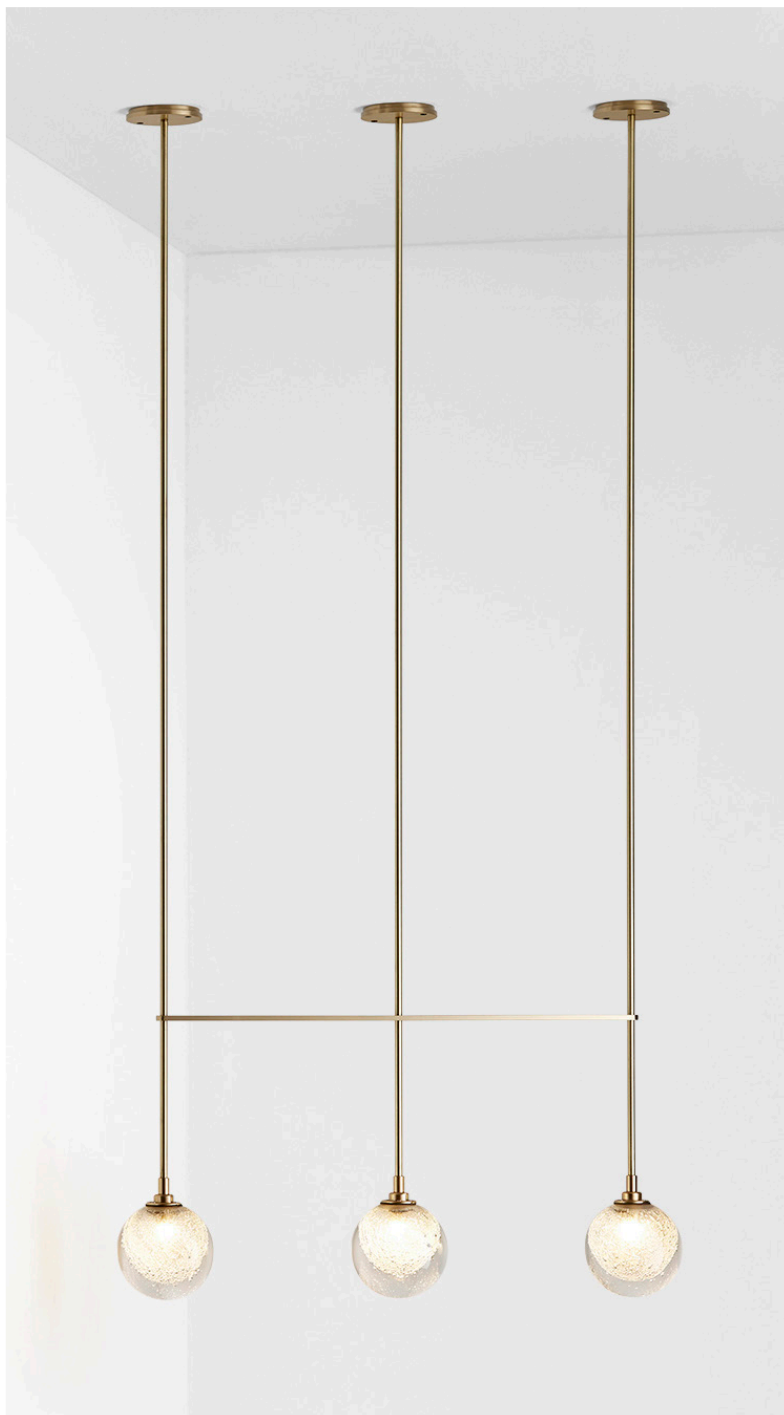

FIZI BALL COLLECTION
TRIPLE BALL PENDANT

SPECIFICATION SHEET
AUSTRALIA / INTERNATIONAL

FIZI BALL COLLECTION

TRIPLE BALL PENDANT

SPECIFICATION SHEET

AUSTRALIA / INTERNATIONAL

FL_TBP_AU_22V2

ABOUT FIZI

The Fizi collection is mesmerising with the explosion of bubbles suspended in champagne'sque effervescence. Breathtaking shadowplay when fizi is lit. Wall and ceiling jewellery for the home.

LEAD TIME

6 - 8 weeks

LIGHT SOURCE

3 x 12V G4 2.5W LED bipin
2700k warm white
750 total lumens output
Dimmable
Lamps included

INSTALLATION

Supplied with external driver

ROD LENGTH

Rod lengths range between 600mm - 1300mm, in increments of 100mm.