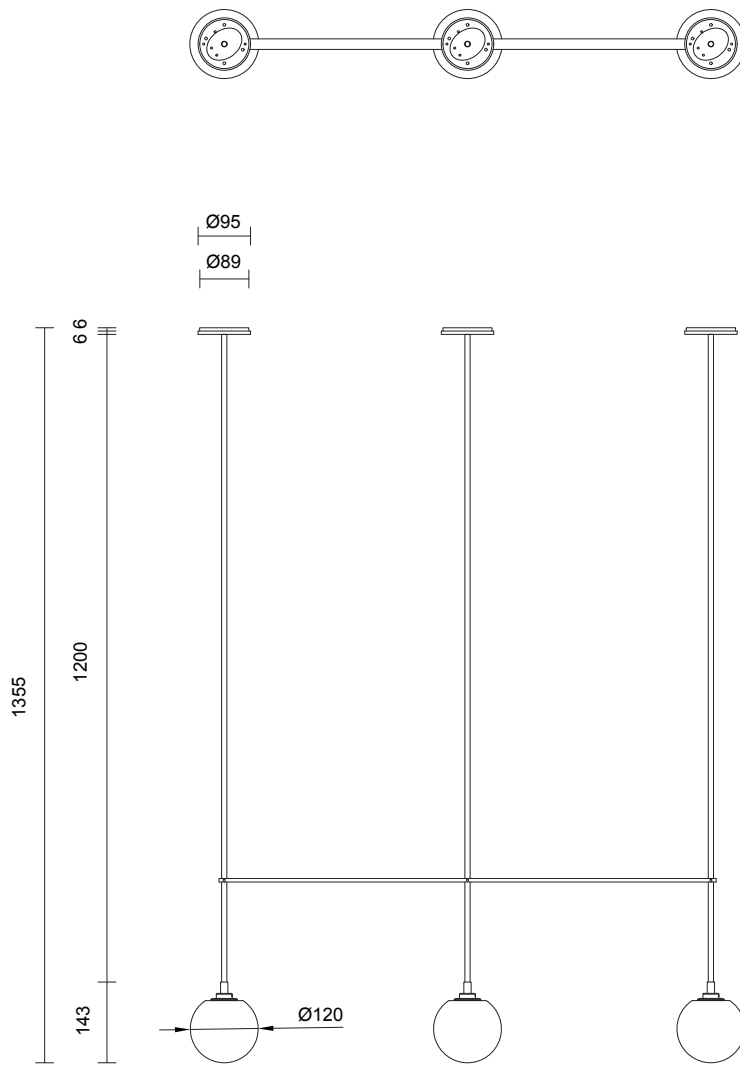

FIZI BALL COLLECTION
TRIPLE BALL PENDANT

SPECIFICATION SHEET
AUSTRALIA / INTERNATIONAL

FIZI BALL COLLECTION

TRIPLE BALL PENDANT

SPECIFICATION SHEET

AUSTRALIA / INTERNATIONAL

FL_TBP_AU_22V2

ABOUT FIZI

LIGHT SOURCE

3 x 12V G4 2.5W LED bipin
2700k warm white
750 total lumens output
Dimmable
Lamps included

INSTALLATION

Supplied with external driver

ROD LENGTH

Rod lengths range between 600mm - 1300mm, in increments of 100mm.

CUSTOMISATION

Variations to spacing bar can be specified at time of order placement.

FITTING FINISHES

Brass
Mid Bronze
Satin Nickel
Black Electroplate
White Powder Coat
Graphite Powder Coat

WEIGHT

9.5kg

CERTIFICATION