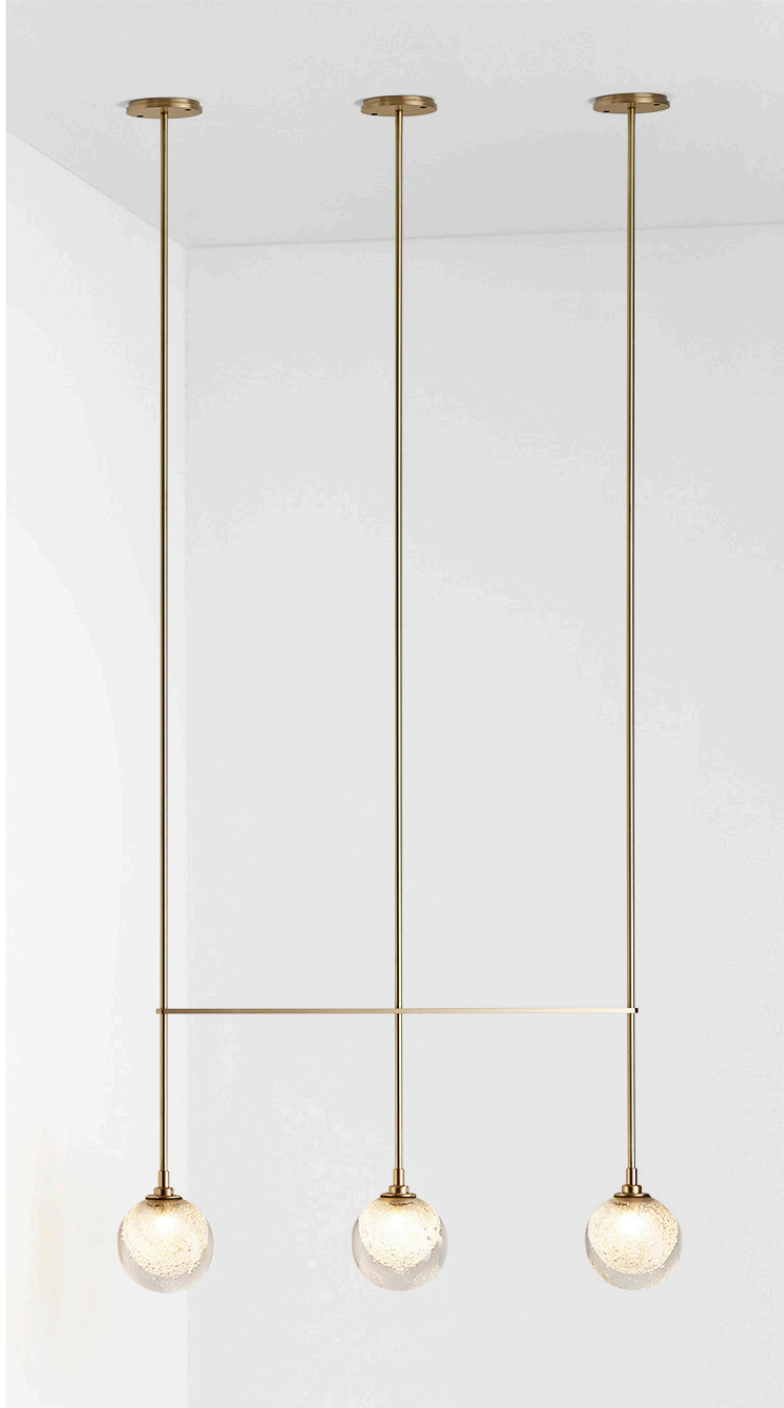

FIZI BALL COLLECTION

TRIPLE BALL PENDANT

SPECIFICATION SHEET

NORTH AMERICA

ARTICOLO

FIZI BALL COLLECTION

TRIPLE BALL PENDANT

SPECIFICATION SHEET

NORTH AMERICA

FL_TBP_UL_21V1

ABOUT FIZI

The Fizi collection is mesmerising with the explosion of bubbles suspended in champagne'sque effervescence. Breathtaking shadowplay when fizi is lit. Wall and ceiling jewellery for the home.

LEAD TIME

8 - 10 weeks

LIGHT SOURCE

3 x 12V G4 2.5W LED bipin
2700k warm white
750 total lumen output
Dimmable
Lamps included

INSTALLATION

Supplied with external driver
and mounting plate to fit
4.0/3.5 Jbox

CUSTOMISATION

Standard drop length up to 47".
Additional charge will apply
for longer drop lengths, price
upon request.

WEIGHT

14 lb

FITTING FINISH

Brass
Mid Bronze
Satin Nickel
Black Electroplate
White Powder Coat
Graphite Powder Coat