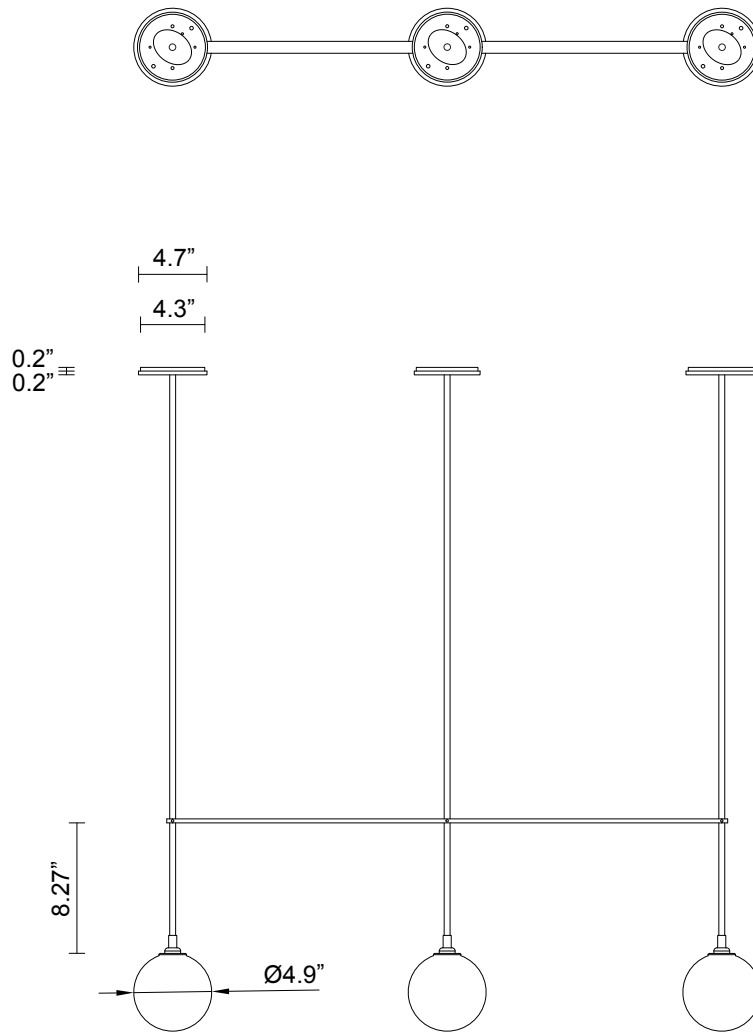

FIZI BALL COLLECTION

TRIPLE BALL PENDANT

SPECIFICATION SHEET

NORTH AMERICA

FL_TBP_UL_21V1

ABOUT FIZI

The Fizi collection is mesmerising with the explosion of bubbles suspended in champagne'sque effervescence. Breathtaking shadowplay when fizi is lit. Wall and ceiling jewellery for the home.

LEAD TIME

8 - 10 weeks

LIGHT SOURCE

3 x 12V G4 2.5W LED bipin
2700k warm white
750 total lumen output
Dimmable
Lamps included

INSTALLATION

Supplied with external driver
and mounting plate to fit
4.0/3.5 Jbox

CUSTOMISATION

Standard drop length up to 47".
Additional charge will apply
for longer drop lengths, price
upon request.

WEIGHT

14 lb

FITTING FINISH

Brass
Mid Bronze
Satin Nickel
Black Electroplate
White Powder Coat
Graphite Powder Coat

CERTIFICATION

US/ETL/CA

WARRANTY

3 years