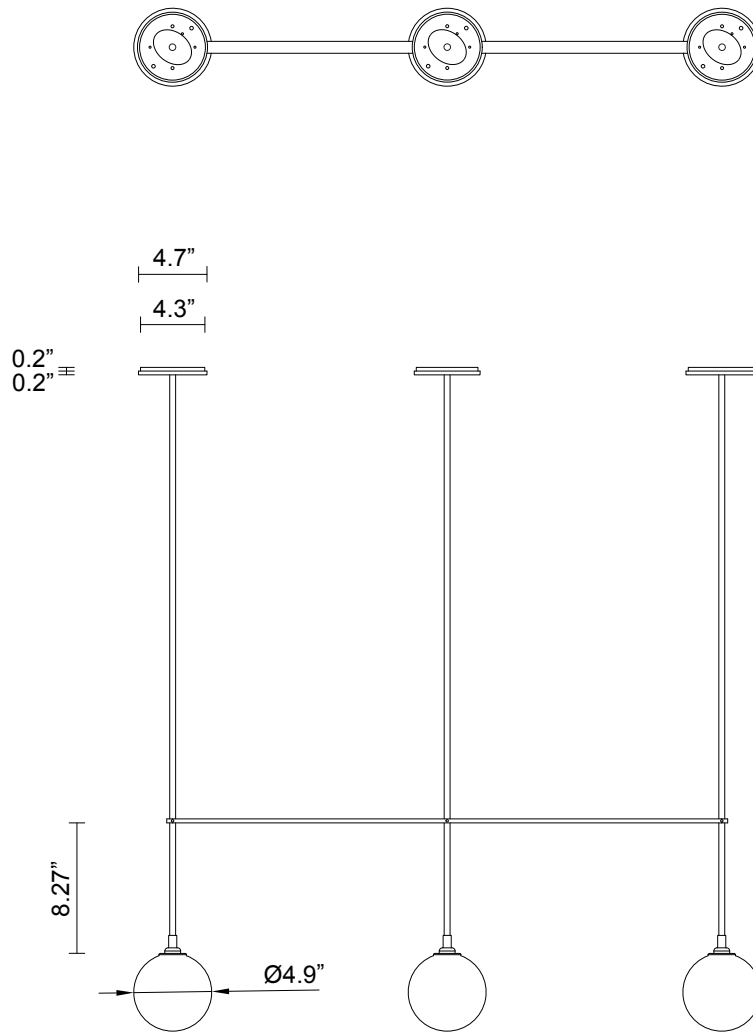

FIZI BALL COLLECTION

TRIPLE BALL PENDANT

SPECIFICATION SHEET

NORTH AMERICA

FL_TBP_UL_21V1

ABOUT FIZI

The Fizi collection is mesmerising with the explosion of bubbles suspended in champagne'sque effervescence. Breathtaking shadowplay when fizi is lit. Wall and ceiling jewellery for the home.

LEAD TIME

8 - 10 weeks

LIGHT SOURCE

3 x 12V G4 2.5W LED bipin
2700k warm white
750 total lumen output
Dimmable
Lamps included

INSTALLATION

Supplied with external driver
and mounting plate to fit
4.0/3.5 Jbox

CUSTOMISATION

Standard drop length up to 47".
Additional charge will apply
for longer drop lengths, price
upon request.

WEIGHT

22 lb

FITTING FINISH

Brass
Mid Bronze
Satin Nickel
Black Electroplate
White Powder Coat
Graphite Powder Coat

CERTIFICATION

US/ETL/CA

WARRANTY

3 years