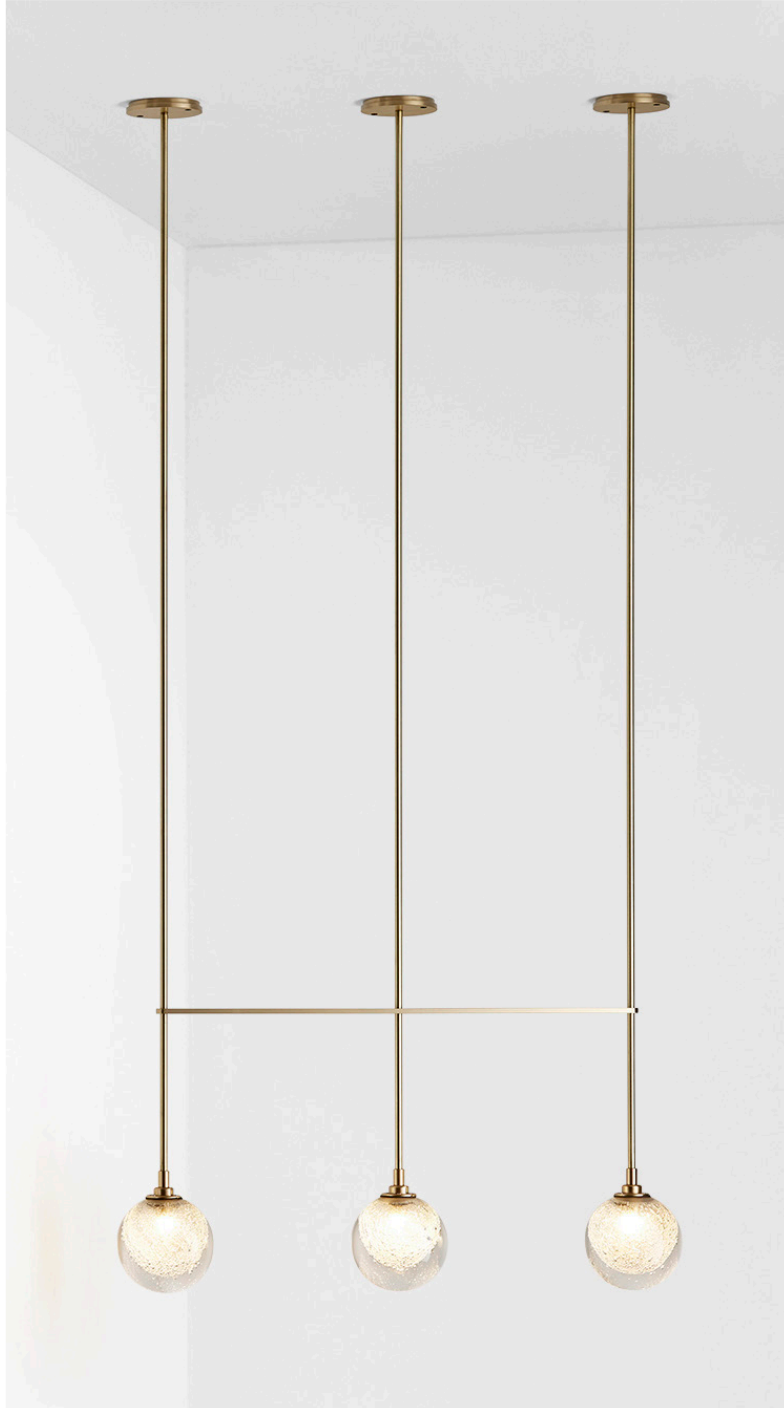

FIZI BALL COLLECTION

TRIPLE BALL PENDANT

SPECIFICATION SHEET

NORTH AMERICA

ARTICOLO

FIZI BALL COLLECTION

TRIPLE BALL PENDANT

SPECIFICATION SHEET

NORTH AMERICA

FL_TBP_UL_21V1

ABOUT FIZI

The Fizi collection is mesmerising with the explosion of bubbles suspended in champagne'sque effervescence. Breathtaking shadowplay when fizi is lit. Wall and ceiling jewellery for the home.

LEAD TIME

8 - 10 weeks

LIGHT SOURCE

3 x 12V G4 2.5W LED bipin
2700k warm white
750 total lumen output
Dimmable
Lamps included

INSTALLATION

Supplied with external driver
and mounting plate to fit
4.0/3.5 Jbox

CUSTOMISATION

Standard drop length up to 47".
Additional charge will apply
for longer drop lengths, price
upon request.

WEIGHT

22 lb

FITTING FINISH

Brass
Mid Bronze
Satin Nickel
Black Electroplate
White Powder Coat
Graphite Powder Coat