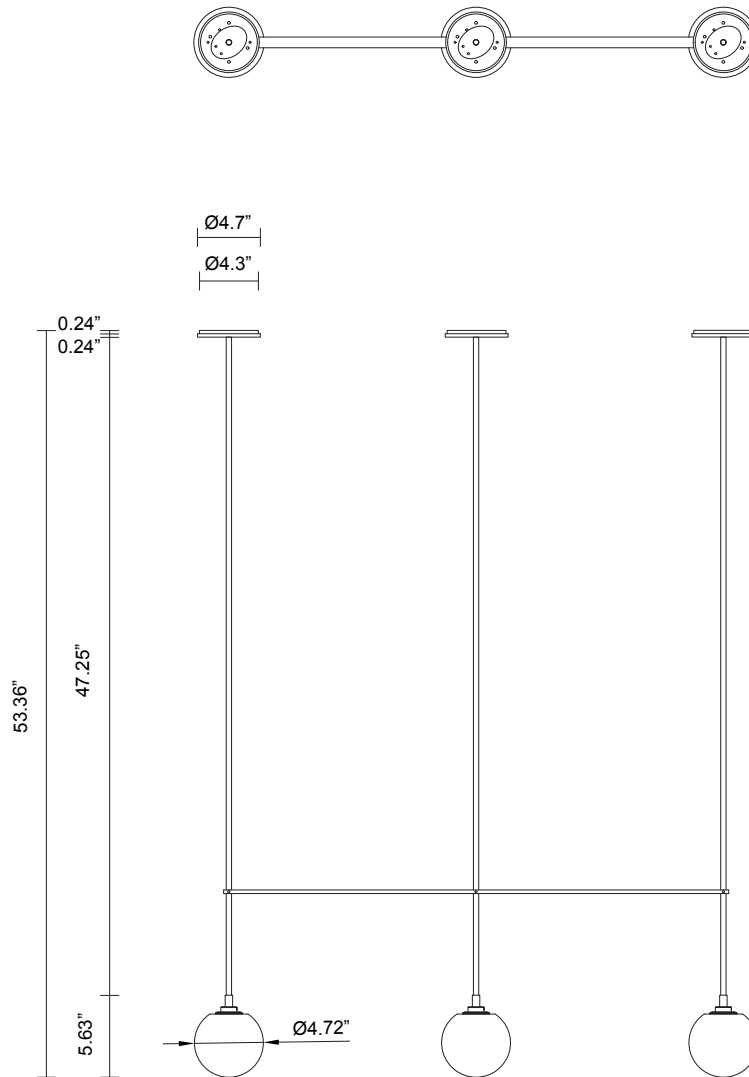

FIZI BALL COLLECTION
TRIPLE BALL PENDANT

SPECIFICATION SHEET
NORTH AMERICA

ARTICOLO

FIZI BALL COLLECTION

TRIPLE BALL PENDANT

SPECIFICATION SHEET

NORTH AMERICA

FL_TBP_UL_22V1

LEAD TIME

8 - 10 weeks

LIGHT SOURCE

3 x 12V G4 2.5W LED bipin
2700k warm white
750 total lumen output
Dimmable
Lamps included

INSTALLATION

Supplied with external driver
and mounting plate to fit
4.0/3.5 Jbox

ROD LENGTH

Rod lengths range between
 $23.6''$ (600mm) - $51.2''$
(1300mm), in increments of
 $3.94''$ (100mm).

CUSTOMISATION

Variations to spacing bar can
be specified at time of order
placement.

FITTING FINISHES