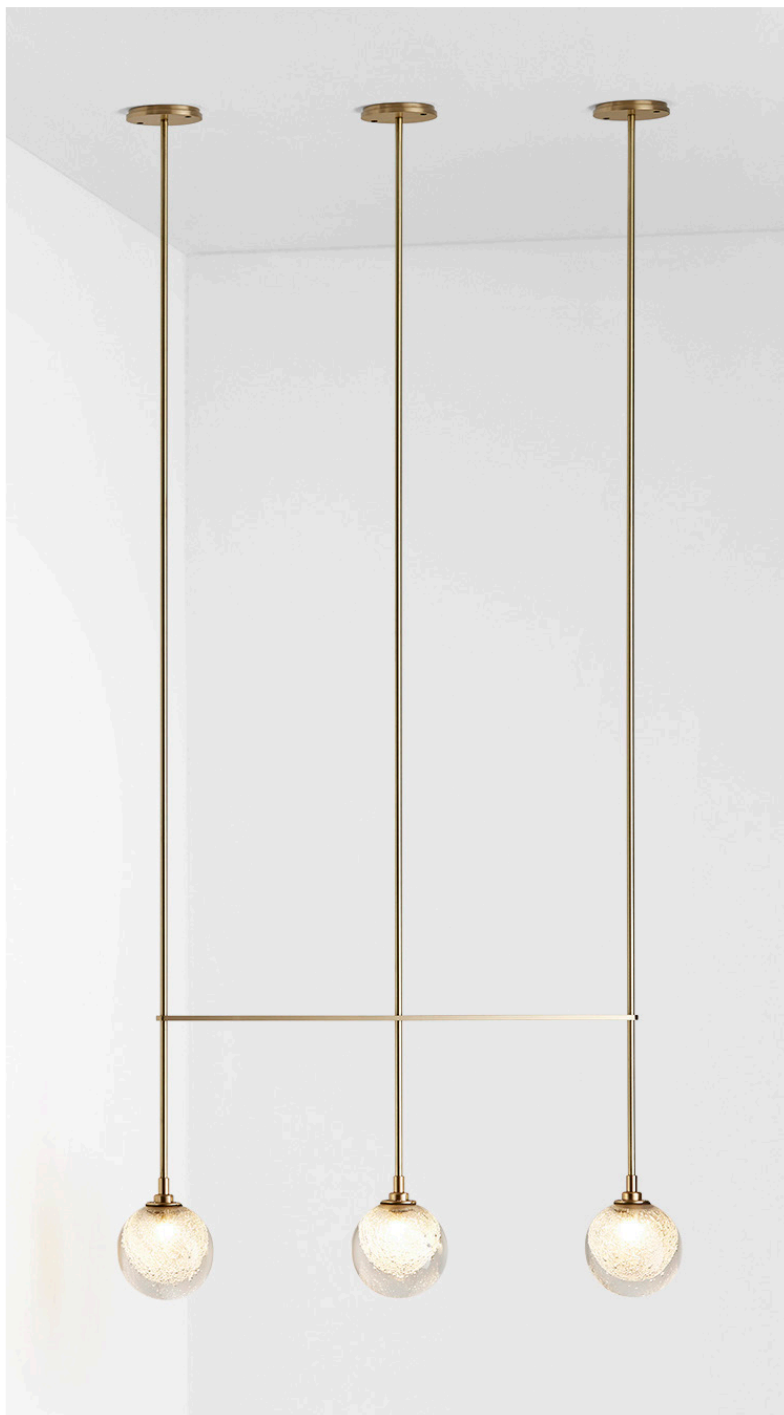

FIZI BALL COLLECTION
TRIPLE BALL PENDANT

SPECIFICATION SHEET
NORTH AMERICA

ARTICOLO

FIZI BALL COLLECTION

TRIPLE BALL PENDANT

SPECIFICATION SHEET

NORTH AMERICA

FL_TBP_UL_22V1

ABOUT FIZI

The Fizi collection is mesmerising with the explosion of bubbles suspended in champagne'sque effervescence. Breathtaking shadowplay when fizi is lit. Wall and ceiling jewellery for the home.

LEAD TIME

8 - 10 weeks

LIGHT SOURCE

3 x 12V G4 2.5W LED bipin
2700k warm white
750 total lumen output
Dimmable
Lamps included

INSTALLATION

Supplied with external driver
and mounting plate to fit
4.0/3.5 Jbox

ROD LENGTH

Rod lengths range between
 $23.6''$ (600mm) - $51.2''$
(1300mm), in increments of
 $3.94''$ (100mm).

CUSTOMISATION

Variations to spacing bar can
be specified at time of order
placement.

FITTING FINISHES