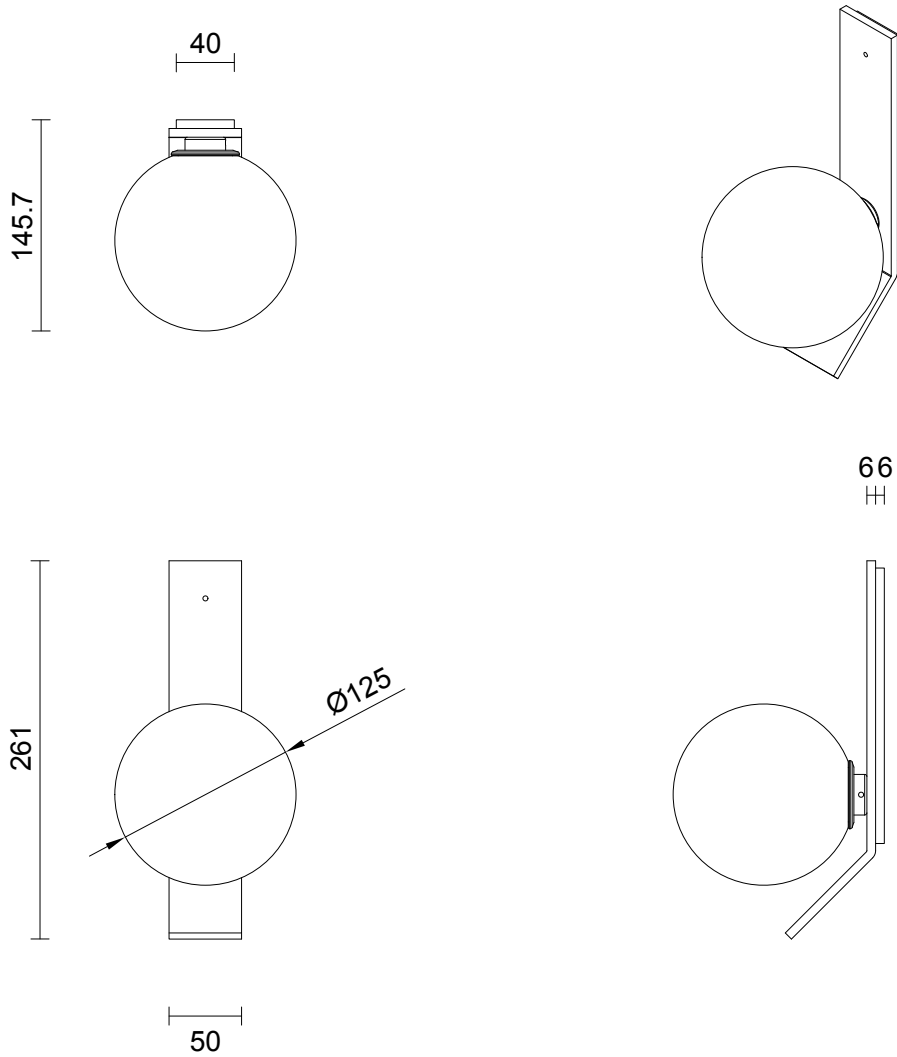

FIZI BALL COLLECTION

WALL SCONCE WITH KICK

SPECIFICATION SHEET

AUSTRALIA / INTERNATIONAL

FI_WSK_AU_21V2

ABOUT FIZI

The Fizi collection is mesmerising with the explosion of bubbles suspended in champagne'sque effervescence. Breathtaking shadowplay when fizi is lit. Wall and ceiling jewellery for the home.

LEAD TIME

6 - 8 weeks

LIGHT SOURCE

12V G4 2W LED bipin
2700k warm white
200 lumens
Dimmable
Lamp included

INSTALLATION

Supplied with external driver

WEIGHT

3.5kg

CERTIFICATION

CE/AU

WARRANTY

3 years

FITTING DESIGN

Kick
Flat
Round

FITTING FINISH

Brass
Mid Bronze
Satin Nickel
Black Electroplate
White Powder Coat
Graphite Powder Coat