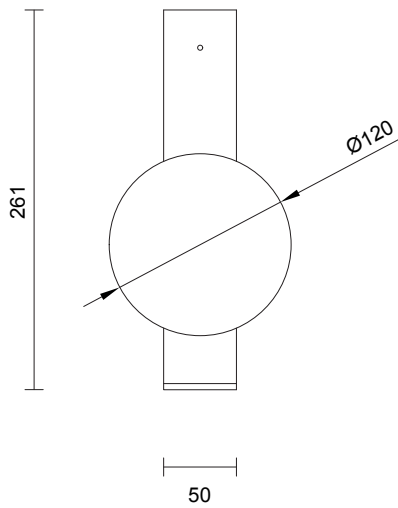

FIZI BALL COLLECTION
WALL SCONCE WITH KICK

SPECIFICATION SHEET
AUSTRALIA / INTERNATIONAL

FIZI BALL COLLECTION

WALL SCONCE WITH KICK

SPECIFICATION SHEET

AUSTRALIA / INTERNATIONAL

66
H

FI_WSK_AU_22V2

LEAD TIME

6 - 8 weeks

LIGHT SOURCE

12V G4 2.5W LED bipin
2700k warm white
250 lumens
Dimmable
Lamp included

INSTALLATION

Supplied with external driver

WEIGHT

3.5kg