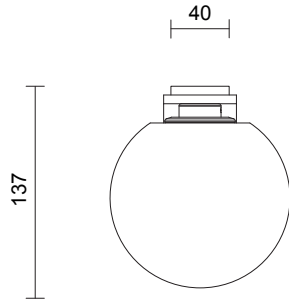

FIZI BALL COLLECTION
WALL SCONCE WITH KICK

SPECIFICATION SHEET
AUSTRALIA / INTERNATIONAL

FIZI BALL COLLECTION

WALL SCONCE WITH KICK

SPECIFICATION SHEET

AUSTRALIA / INTERNATIONAL

66
H

FI_WSK_AU_22V2

LEAD TIME

6 - 8 weeks

LIGHT SOURCE

12V G4 2.5W LED bipin
2700k warm white
250 lumens
Dimmable
Lamp included

INSTALLATION

Supplied with external driver

WEIGHT

3.5kg