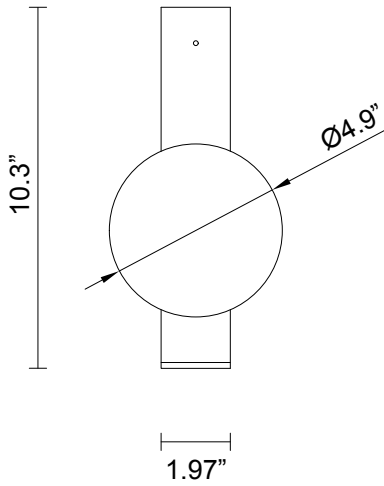

## SPECIFICATION SHEET

NORTH AMERICA

0.2" 0.2"  
H

FL\_WSK\_UL\_21V2