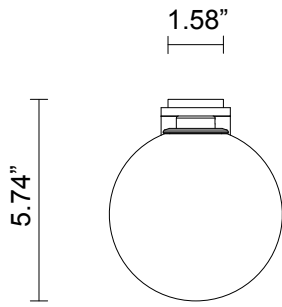

## SPECIFICATION SHEET

NORTH AMERICA

0.2" 0.2"  
H

FL\_WSK\_UL\_21V2

### WEIGHT

7.7 lb

### FITTING DESIGN

Kick  
Flat  
Round