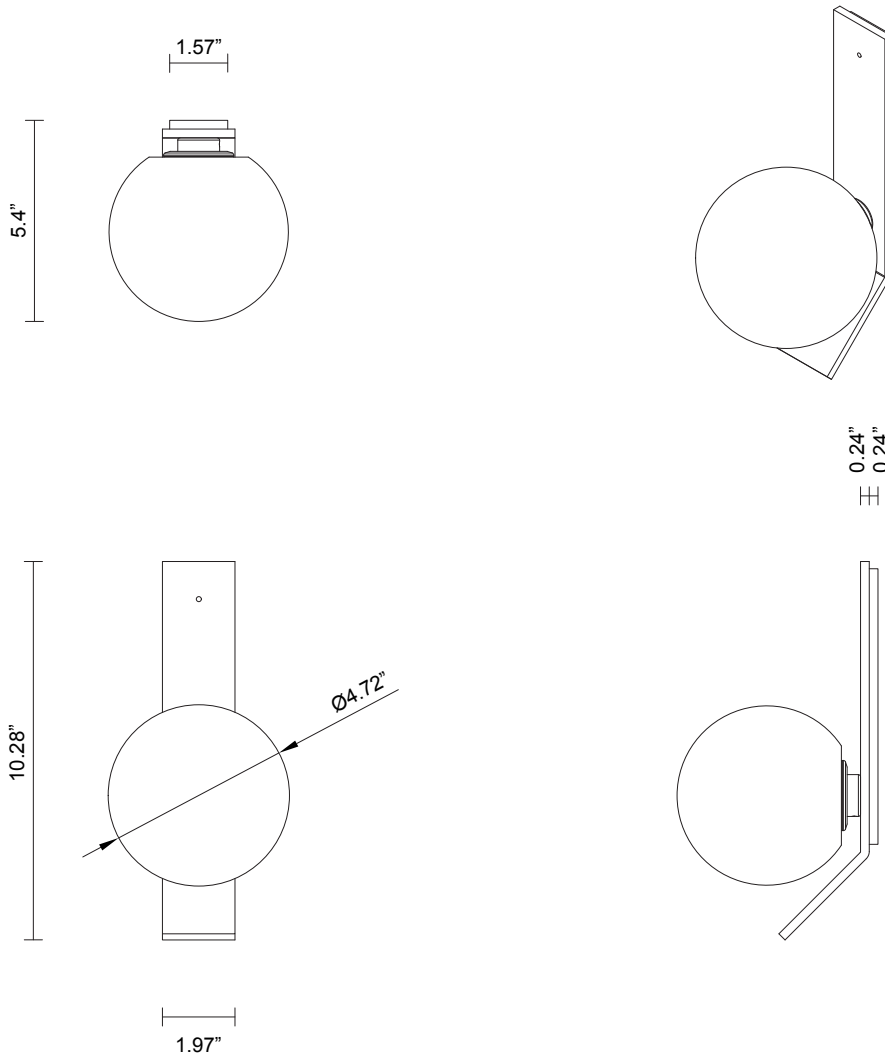

FIZI BALL COLLECTION

WALL SCONCE WITH KICK

SPECIFICATION SHEET

NORTH AMERICA

FI_WSK_UL_22V1

ABOUT FIZI

The Fizi collection is mesmerising with the explosion of bubbles suspended in champagne'sque effervescence. Breathtaking shadowplay when fizi is lit. Wall and ceiling jewellery for the home.

LEAD TIME

8 - 10 weeks

LIGHT SOURCE

12V G4 2.5W LED bipin
2700k warm white
250 lumens
Dimmable
Lamp included

INSTALLATION

Supplied with external driver
and mounting plate to fit
4.0/3.5 Jbox

WEIGHT

7.7 lb

CERTIFICATION

US/ETL/CA

WARRANTY

3 years

FITTING DESIGN

Kick
Flat
Round

FITTING FINISH

Brass
Mid Bronze
Satin Nickel
Black Electroplate
White Powder Coat
Graphite Powder Coat