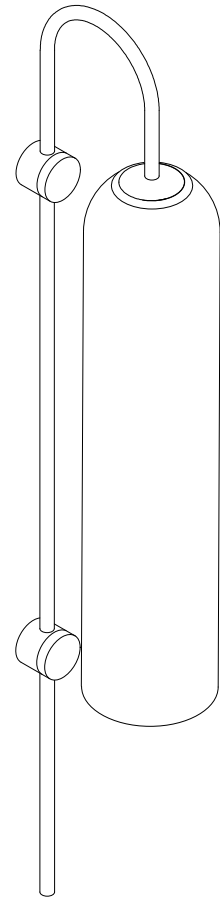

FLOAT COLLECTION

GLIDE WALL SCONCE

SPECIFICATION SHEET

AUSTRALIA / INTERNATIONAL

FL_GWS_AU_22V1

ABOUT FLOAT

The Float is a signature Articolo collection which evokes opulence and grace. It is refined lighting informed by its glamorous design cues of a bygone era. Defined by its soaring cylindrical form, it floats with presence.

LEAD TIME

6 - 8 weeks

LIGHT SOURCE

240V GU10 7W LED 35°

3000K warm white

500 lumens

Dimmable

Lamp included

Mid Bronze

Satin Nickel

Black Electroplate

SHADE COLOURS

Snow

Drunken Emerald

Smoke

Grey