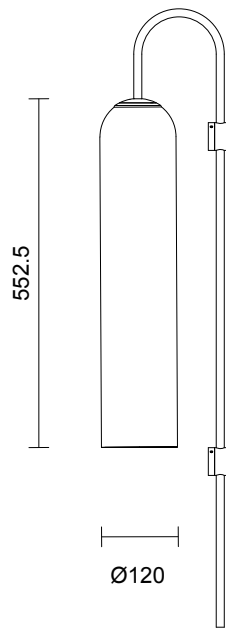

FLOAT COLLECTION

GLIDE WALL SCONCE

SPECIFICATION SHEET

AUSTRALIA / INTERNATIONAL

FL_GWS_AU_22V1

ABOUT FLOAT

The Float is a signature Articolo collection which evokes opulence and grace. It is refined lighting informed by its glamorous design cues of a bygone era. Defined by its soaring cylindrical form, it floats with presence.