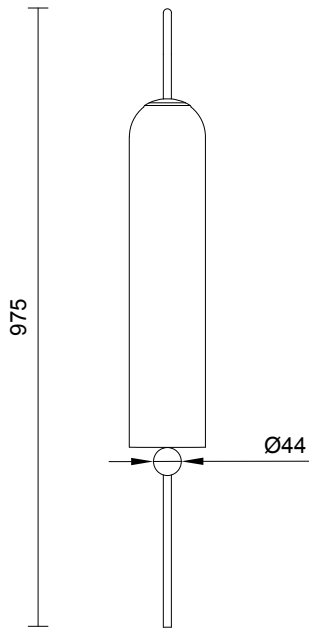

FLOAT COLLECTION

GLIDE WALL SCONCE

SPECIFICATION SHEET

AUSTRALIA / INTERNATIONAL

FL_GWS_AU_22V1

ABOUT FLOAT

The Float is a signature Articolo collection which evokes opulence and grace. It is refined lighting informed by its glamorous design cues of a bygone era. Defined by its soaring cylindrical form, it floats with presence.

LEAD TIME

6 - 8 weeks

LIGHT SOURCE

240V GU10 7W LED 35°

3000K warm white

500 lumens

Dimmable

Lamp included

WEIGHT

5kg

CERTIFICATION

CE/AU

WARRANTY

3 years

FITTING FINISHES

Brass