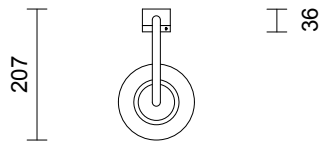

FLOAT COLLECTION

GLIDE WALL SCONCE

SPECIFICATION SHEET

AUSTRALIA / INTERNATIONAL

FL_GWS_AU_22V1

ABOUT FLOAT

The Float is a signature Articolo collection which evokes opulence and grace. It is refined lighting informed by its glamorous design cues of a bygone era. Defined by its soaring cylindrical form, it floats with presence.

LEAD TIME

6 - 8 weeks

LIGHT SOURCE

240V GU10 7W LED 35°

3000K warm white

500 lumens

Dimmable

Lamp included

WEIGHT

5kg

CERTIFICATION

CE/AU

WARRANTY

3 years

FITTING FINISHES

Brass

Mid Bronze

Satin Nickel

Black Electroplate

SHADE COLOURS

Snow

Drunken Emerald

Smoke

Grey

Clear