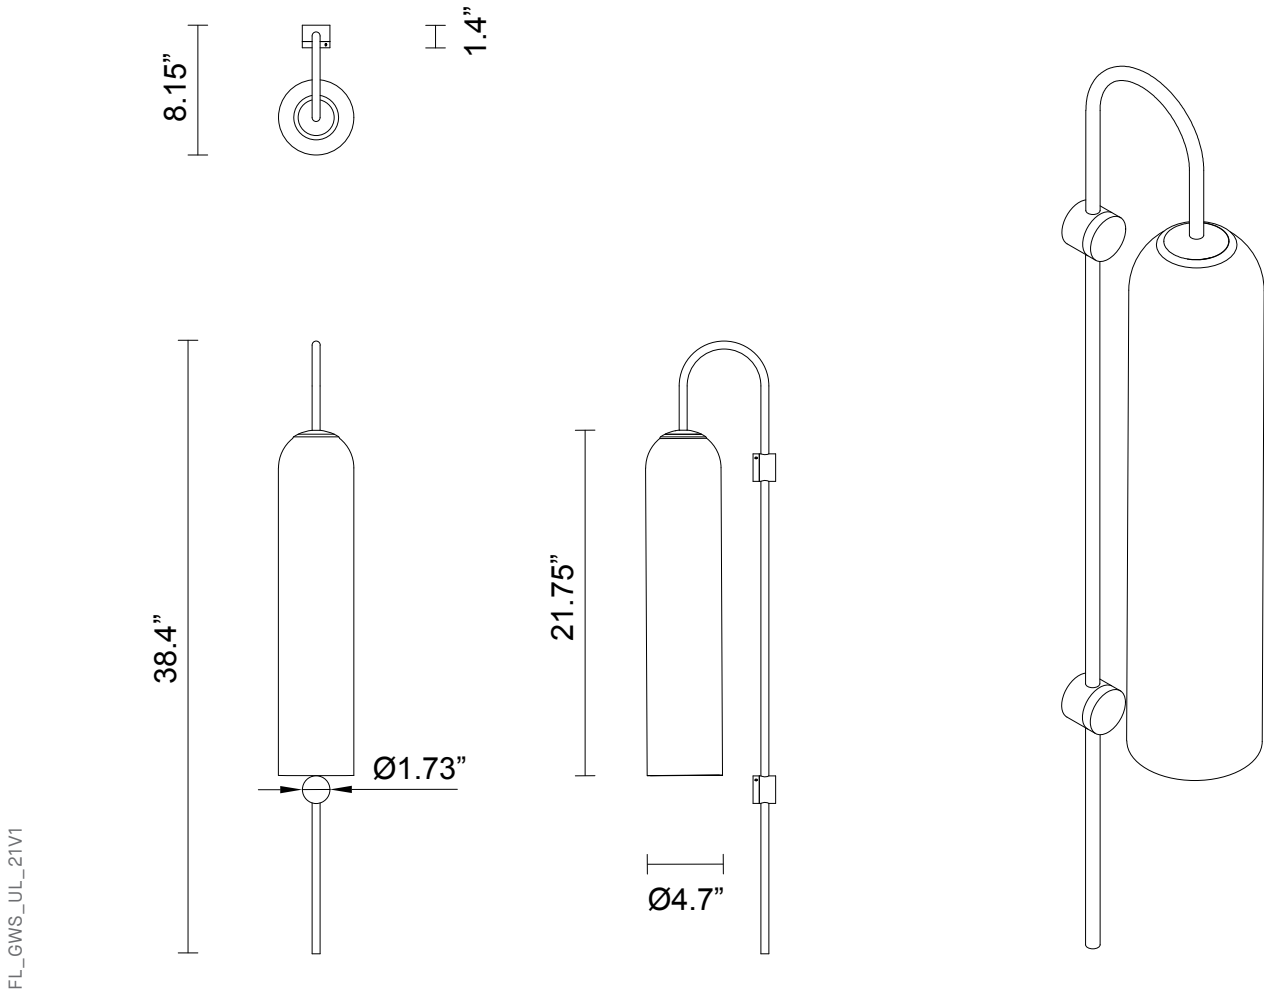

FLOAT COLLECTION
GLIDE WALL SCONCE

SPECIFICATION SHEET
NORTH AMERICA

ARTICOLO

FLOAT COLLECTION

GLIDE WALL SCONCE

SPECIFICATION SHEET

NORTH AMERICA

ABOUT FLOAT

The Float is a signature Articolo collection which evokes opulence and grace. It is refined lighting informed by its glamorous design cues of a bygone era. Defined by its soaring cylindrical form, it floats with presence.

LEAD TIME

8 - 10 weeks

LIGHT SOURCE

120V GU10 7W LED

2700K warm white

500 lumens

Dimmable

Lamp included