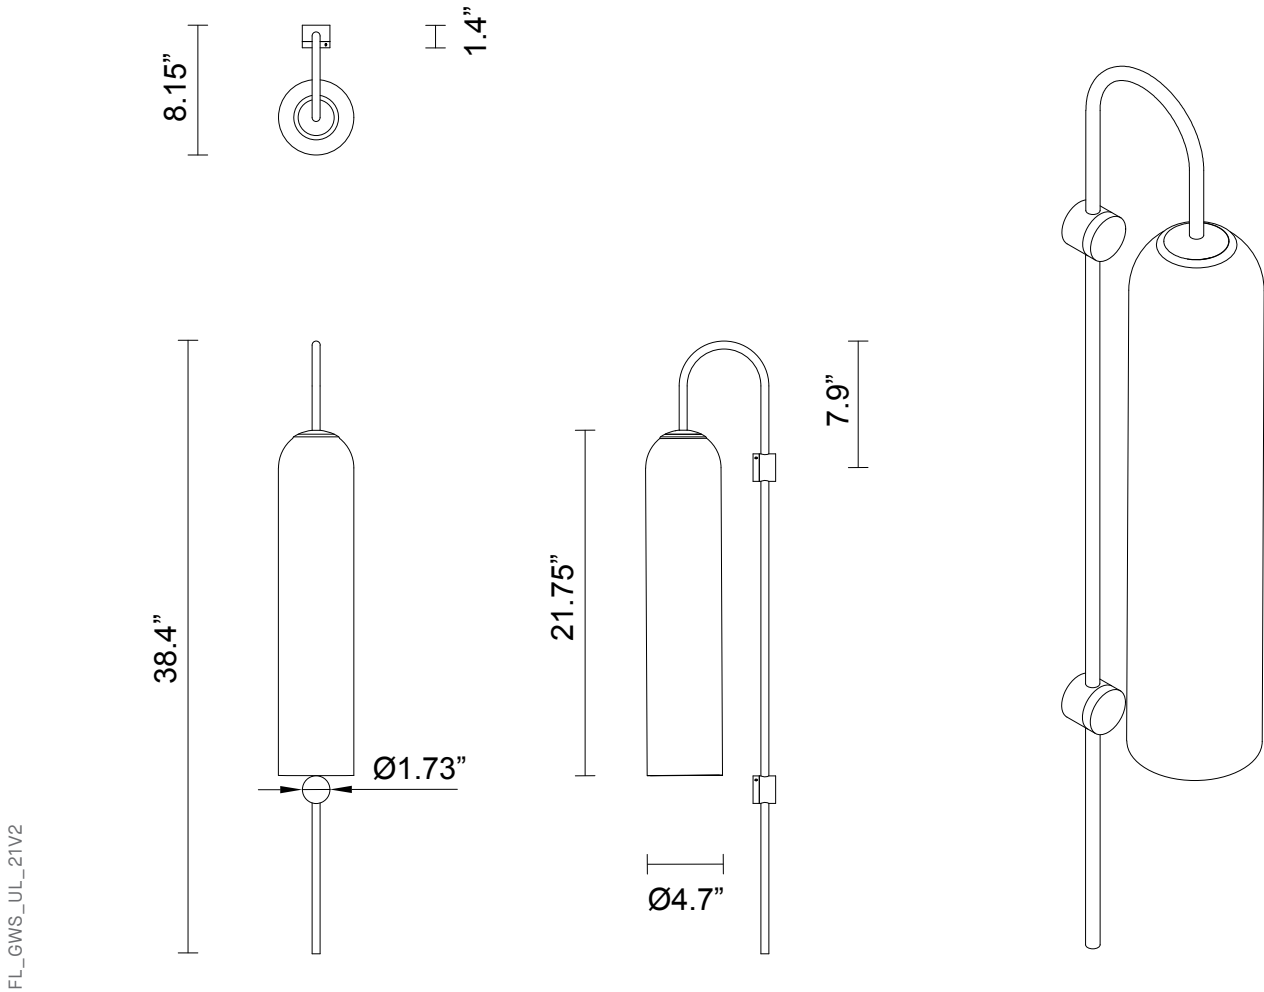

FLOAT COLLECTION
GLIDE WALL SCONCE

SPECIFICATION SHEET
NORTH AMERICA

ARTICOLO

FLOAT COLLECTION

GLIDE WALL SCONCE

SPECIFICATION SHEET

NORTH AMERICA

ABOUT FLOAT

The Float is a signature Articolo collection which evokes opulence and grace. It is refined lighting informed by its glamorous design cues of a bygone era. Defined by its soaring cylindrical form, it floats with presence.

LEAD TIME

8 - 10 weeks

LIGHT SOURCE

120V GU10 7W LED

2700K warm white

500 lumens

Dimmable

Lamp included

WEIGHT

10 lb

INSTALLATION

Supplied with mounting plate to fit 4.0/3.5 Jbox

CERTIFICATION

US/ETL/CA

WARRANTY

3 years