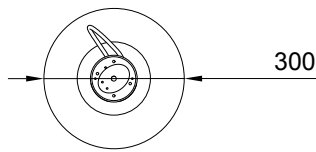

ICI COLLECTION

PENDANT

SPECIFICATION SHEET

AUSTRALIA / INTERNATIONAL

IC_P_AU_21V1

ABOUT ICI

Ici exemplifies the beauty of frozen lands. Melted ice like detailing provide refractions of light and cast watery patterns onto the walls when lit.

LEAD TIME

6 - 8 weeks

LIGHT SOURCE

240V E14 Fancy Round 4W LED
2700k warm white
400 lumens
Dimmable
Lamp included

WEIGHT

4kg

CERTIFICATION

CE/AU

WARRANTY

3 years

FITTING FINISHES

Brass
Mid Bronze
Satin Nickel
Black Electroplate
White Powder Coat
Graphite Powder Coat

SHADE COLOURS

Smoke

FLEX CORD COLOURS

Black
White
Natural Linen
Light Grey Linen
Black and White