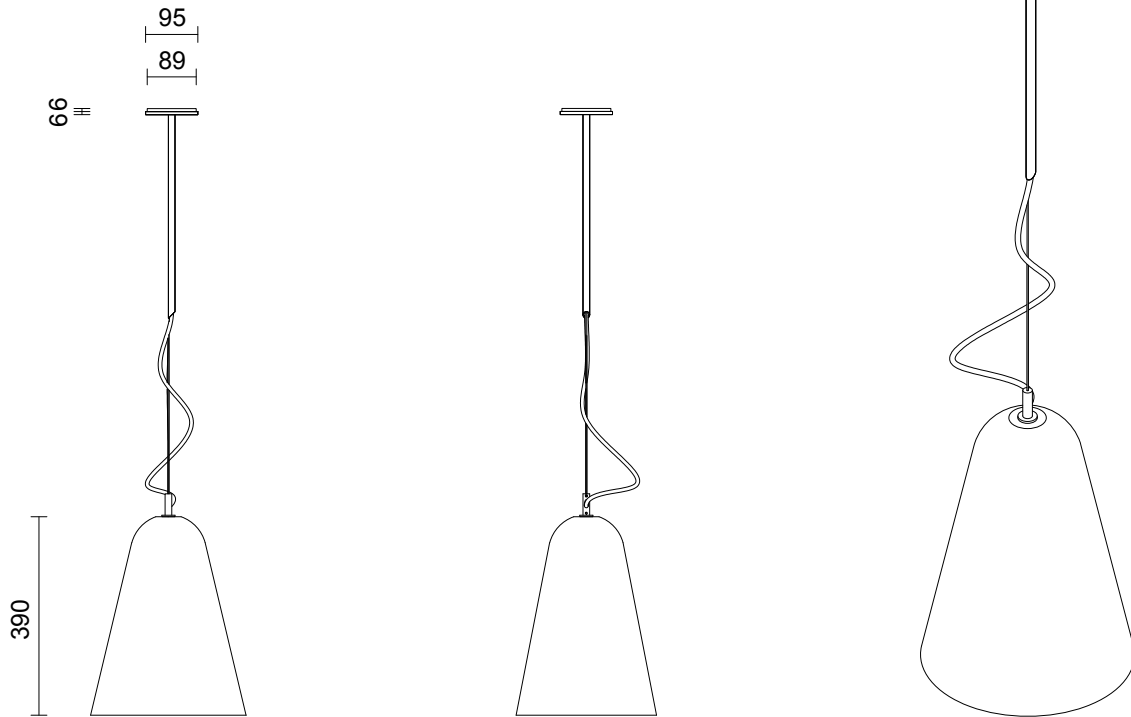

ICI COLLECTION

PENDANT

SPECIFICATION SHEET

AUSTRALIA / INTERNATIONAL

IC_P_AU_21V1

ABOUT ICI

Ici exemplifies the beauty of frozen lands. Melted ice like detailing provide refractions of light and cast watery patterns onto the walls when lit.

LEAD TIME

6 - 8 weeks

LIGHT SOURCE

240V E14 Fancy Round 4W LED
2700k warm white
400 lumens
Dimmable
Lamp included

WEIGHT

4kg

CERTIFICATION

CE/AU

WARRANTY

3 years

FITTING FINISHES

Brass
Mid Bronze
Satin Nickel
Black Electroplate
White Powder Coat
Graphite Powder Coat

SHADE COLOURS

Smoke

FLEX CORD COLOURS

Black
White
Natural Linen
Light Grey Linen
Black and White