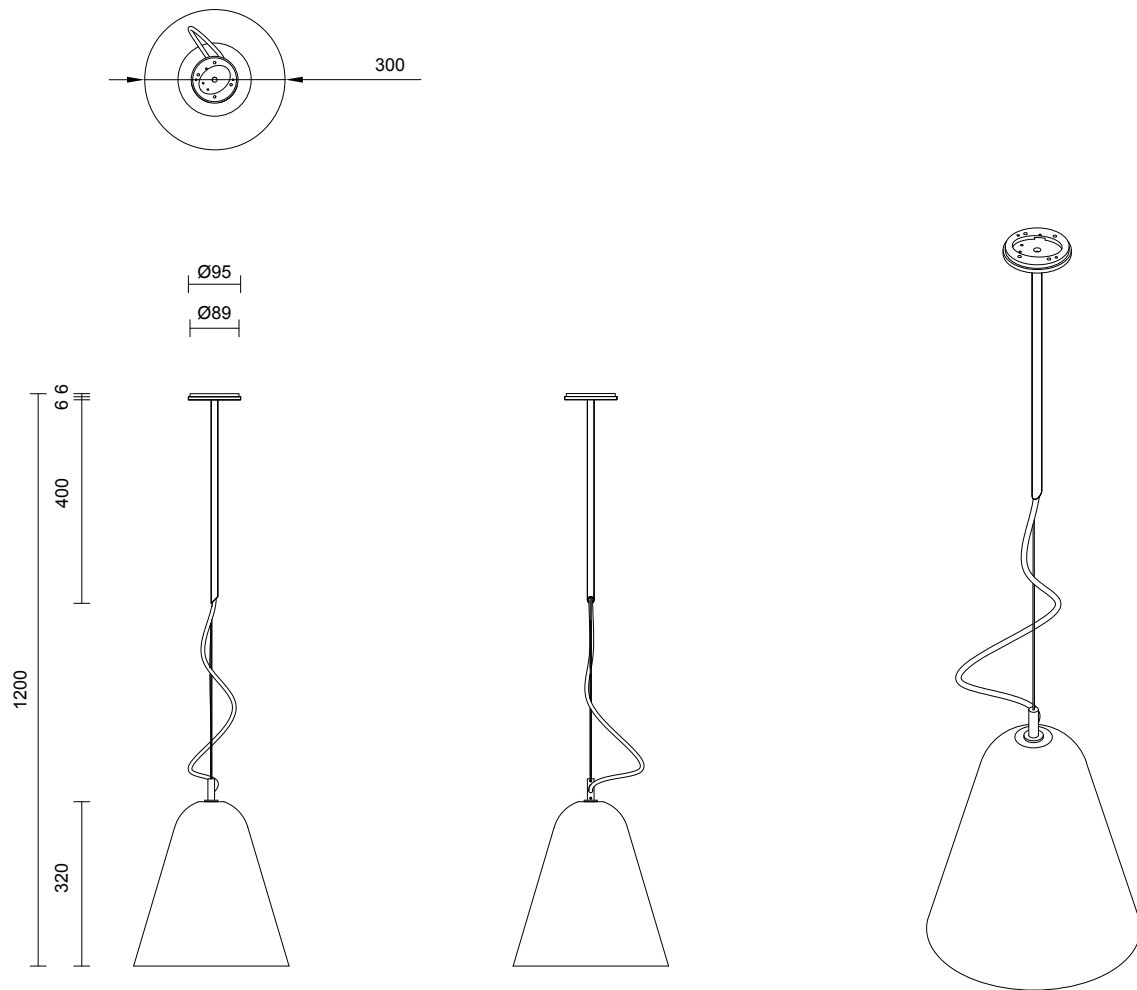

ICI COLLECTION

PENDANT

SPECIFICATION SHEET

AUSTRALIA / INTERNATIONAL

IC_P_AU_21V3

ABOUT ICI

Ici exemplifies the beauty of frozen lands. Melted ice like detailing provide refractions of light and cast watery patterns onto the walls when lit.

LEAD TIME

6 - 8 weeks

LIGHT SOURCE

240V G9 4W LED 2700K (E14
SES Adaptor Base)
2700k warm white
350 lumens
Dimmable
Lamp included

WEIGHT

4kg

CERTIFICATION

CE/AU

WARRANTY

3 years

FITTING FINISHES

Brass
Mid Bronze
Satin Nickel
Black Electroplate
White Powder Coat
Graphite Powder Coat

SHADE COLOURS

Smoke

FLEX CORD COLOURS

Black
White
Natural Linen
Mid Grey Linen
Black and White