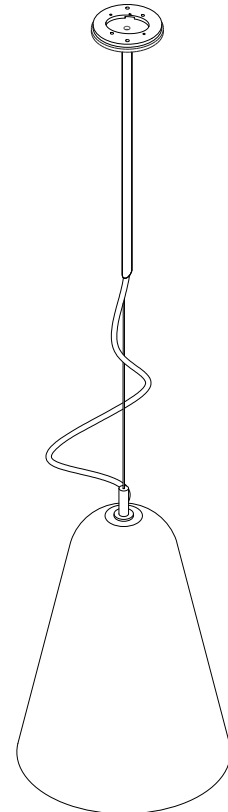

ICI COLLECTION

PENDANT

SPECIFICATION SHEET

NORTH AMERICA

IC_P_UL_21V1

ABOUT ICI

Ici exemplifies the beauty of frozen lands. Melted ice like detailing provide refractions of light and cast watery patterns onto the walls when lit.

LEAD TIME

8 - 10 weeks

LIGHT SOURCE

120V E12 4W LED
2700k warm white
350 lumens
Dimmable
Lamp included

INSTALLATION

Supplied with external driver
and mounting plate to fit
4.0/3.5 Jbox

WEIGHT

10 lb

CERTIFICATION

US/ETL/CA

WARRANTY

3 years

FITTING FINISHES

Brass
Mid Bronze
Satin Nickel
Black Electroplate
White Powder Coat
Graphite Powder Coat

SHADE COLOURS

Smoke

FLEX CORD COLOURS

Black
White
Ivory