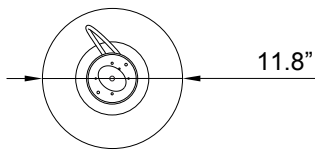

ICI COLLECTION

PENDANT

SPECIFICATION SHEET

NORTH AMERICA

IC_P_UL_21V1

ABOUT ICI

Ici exemplifies the beauty of frozen lands. Melted ice like detailing provide refractions of light and cast watery patterns onto the walls when lit.

LEAD TIME

8 - 10 weeks

LIGHT SOURCE

120V E12 4W LED
2700k warm white
350 lumens
Dimmable
Lamp included

INSTALLATION

Supplied with external driver
and mounting plate to fit
4.0/3.5 Jbox

WEIGHT

10 lb

CERTIFICATION

US/ETL/CA

WARRANTY

3 years

FITTING FINISHES

Brass
Mid Bronze
Satin Nickel
Black Electroplate
White Powder Coat
Graphite Powder Coat

SHADE COLOURS

Smoke

FLEX CORD COLOURS

Black
White
Ivory