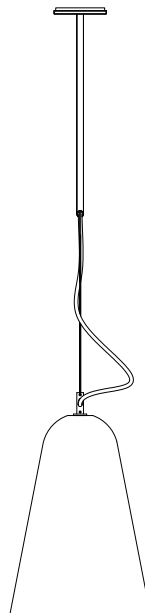

ICI COLLECTION

PENDANT

SPECIFICATION SHEET

NORTH AMERICA

IC_P_UL_21V1

ABOUT ICI

Ici exemplifies the beauty of frozen lands. Melted ice like detailing provide refractions of light and cast watery patterns onto the walls when lit.

LEAD TIME

8 - 10 weeks

LIGHT SOURCE

120V E12 4W LED
2700k warm white
350 lumens
Dimmable
Lamp included

INSTALLATION

Supplied with external driver
and mounting plate to fit
4.0/3.5 Jbox

WEIGHT

10 lb

FLEX CORD COLOURS

Black
White
Ivory