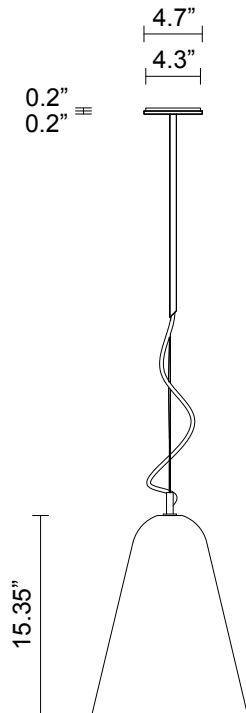

ICI COLLECTION

PENDANT

SPECIFICATION SHEET

NORTH AMERICA

IC_P_UL_21V1

ABOUT ICI

Ici exemplifies the beauty of frozen lands. Melted ice like detailing provide refractions of light and cast watery patterns onto the walls when lit.

LEAD TIME

8 - 10 weeks

LIGHT SOURCE

120V E12 4W LED
2700k warm white
350 lumens
Dimmable
Lamp included

INSTALLATION

Supplied with external driver
and mounting plate to fit
4.0/3.5 Jbox

WEIGHT

10 lb