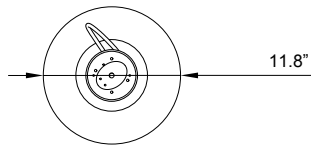

ICI COLLECTION

PENDANT

SPECIFICATION SHEET

NORTH AMERICA

IC_P_UL_21V2

ABOUT ICI

Ici exemplifies the beauty of frozen lands. Melted ice like detailing provide refractions of light and cast watery patterns onto the walls when lit.

LEAD TIME

8 - 10 weeks

LIGHT SOURCE

120V E12 4W LED
2700k warm white
350 lumens
Dimmable
Lamp included

INSTALLATION

Supplied with external driver
and mounting plate to fit
4.0/3.5 Jbox

WEIGHT

10 lb

CERTIFICATION

US/ETL/CA

WARRANTY

3 years

FITTING FINISHES

Brass
Mid Bronze
Satin Nickel
Black Electroplate
White Powder Coat
Graphite Powder Coat

SHADE COLOURS

Smoke

FLEX CORD COLOURS

White
Black
Ivory
Mid Grey
Natural Linen