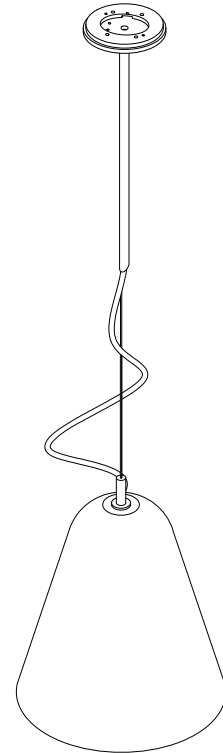

ICI COLLECTION

PENDANT

SPECIFICATION SHEET

NORTH AMERICA

IC_P_UL_21V2

ABOUT ICI

Ici exemplifies the beauty of frozen lands. Melted ice like detailing provide refractions of light and cast watery patterns onto the walls when lit.

LEAD TIME

8 - 10 weeks

LIGHT SOURCE

120V E12 4W LED
2700k warm white
350 lumens
Dimmable
Lamp included

INSTALLATION

Supplied with external driver
and mounting plate to fit
4.0/3.5 Jbox

WEIGHT

10 lb

CERTIFICATION

US/ETL/CA

WARRANTY

3 years

FITTING FINISHES

Brass
Mid Bronze
Satin Nickel
Black Electroplate
White Powder Coat
Graphite Powder Coat

SHADE COLOURS

Smoke

FLEX CORD COLOURS

White
Black
Ivory
Mid Grey
Natural Linen