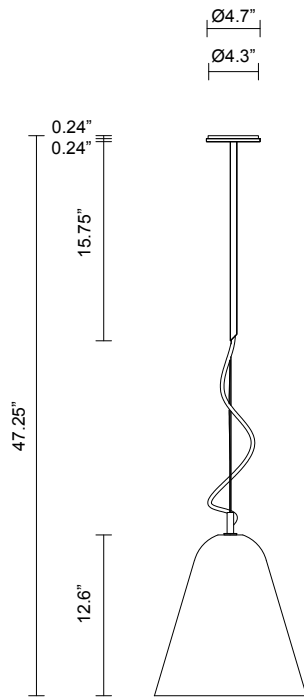

ICI COLLECTION

PENDANT

SPECIFICATION SHEET

NORTH AMERICA

IC_P_UL_21V2

ABOUT ICI

Ici exemplifies the beauty of frozen lands. Melted ice like detailing provide refractions of light and cast watery patterns onto the walls when lit.

LEAD TIME

8 - 10 weeks

LIGHT SOURCE

120V E12 4W LED
2700k warm white
350 lumens
Dimmable
Lamp included

INSTALLATION

Supplied with external driver
and mounting plate to fit
4.0/3.5 Jbox

WEIGHT

10 lb

CERTIFICATION

US/ETL/CA

WARRANTY

3 years

FITTING FINISHES

Brass
Mid Bronze
Satin Nickel
Black Electroplate
White Powder Coat
Graphite Powder Coat

SHADE COLOURS

Smoke

FLEX CORD COLOURS

White
Black
Ivory
Mid Grey
Natural Linen