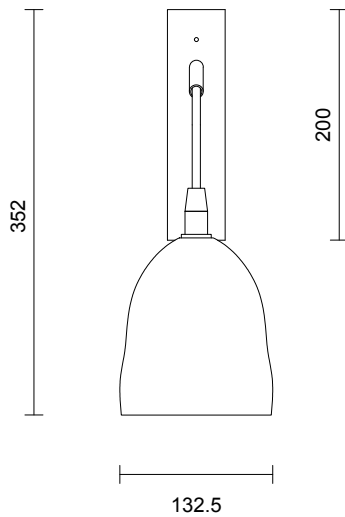

ICI COLLECTION

WALL SCONCE

SPECIFICATION SHEET

AUSTRALIA / INTERNATIONAL

50

IC_WS_AU_21V3

ABOUT ICI

Ici exemplifies the beauty of frozen lands. Melted ice like detailing provide refractions of light and cast watery patterns onto the walls when lit.

LEAD TIME

6 - 8 weeks

LIGHT SOURCE

12V G4 2W LED bipin
2700k warm white
200 lumens
Dimmable
Lamp included

INSTALLATION

Supplied with external driver

WEIGHT

2kg