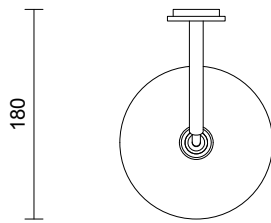

ICI COLLECTION

WALL SCONCE

SPECIFICATION SHEET

AUSTRALIA / INTERNATIONAL

50

IC_WS_AU_21V3

ABOUT ICI

Ici exemplifies the beauty of frozen lands. Melted ice like detailing provide refractions of light and cast watery patterns onto the walls when lit.

LEAD TIME

6 - 8 weeks

LIGHT SOURCE

12V G4 2W LED bipin
2700k warm white
200 lumens
Dimmable
Lamp included

INSTALLATION

Supplied with external driver

WEIGHT

2kg